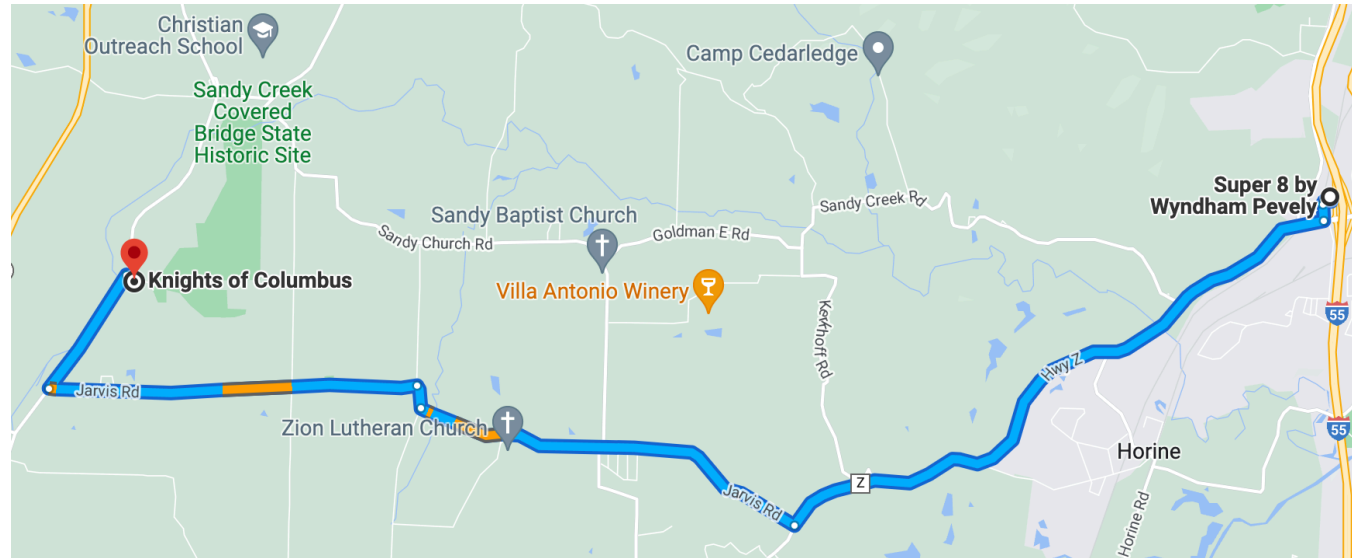

Super 8 Wyndham Pevely

[Click HERE to view on Google Maps](#)

- ▼ Continue to Hwy Z
2 min (0.2 mi)
↑ Head south
374 ft
↶ Turn left
131 ft
↶ Turn left toward Hwy Z
30 ft
↷ Turn right toward Hwy Z
0.1 mi
- ▼ Continue on Hwy Z. Take Jarvis Rd to Fort Hill Trail in Central Township
15 min (9.6 mi)
↷ Turn right onto Hwy Z
3.9 mi
↷ Turn right onto Jarvis Rd
2.5 mi
↷ Turn right onto Sandy Valley Rd
0.1 mi
↶ Slight left onto Jarvis Rd
2.2 mi
↷ Turn right onto Old Missouri 21
0.8 mi
- ↷ Turn right onto Fort Hill Trail
📍 Destination will be on the right
10 s (0.0 mi)

Knights of Columbus