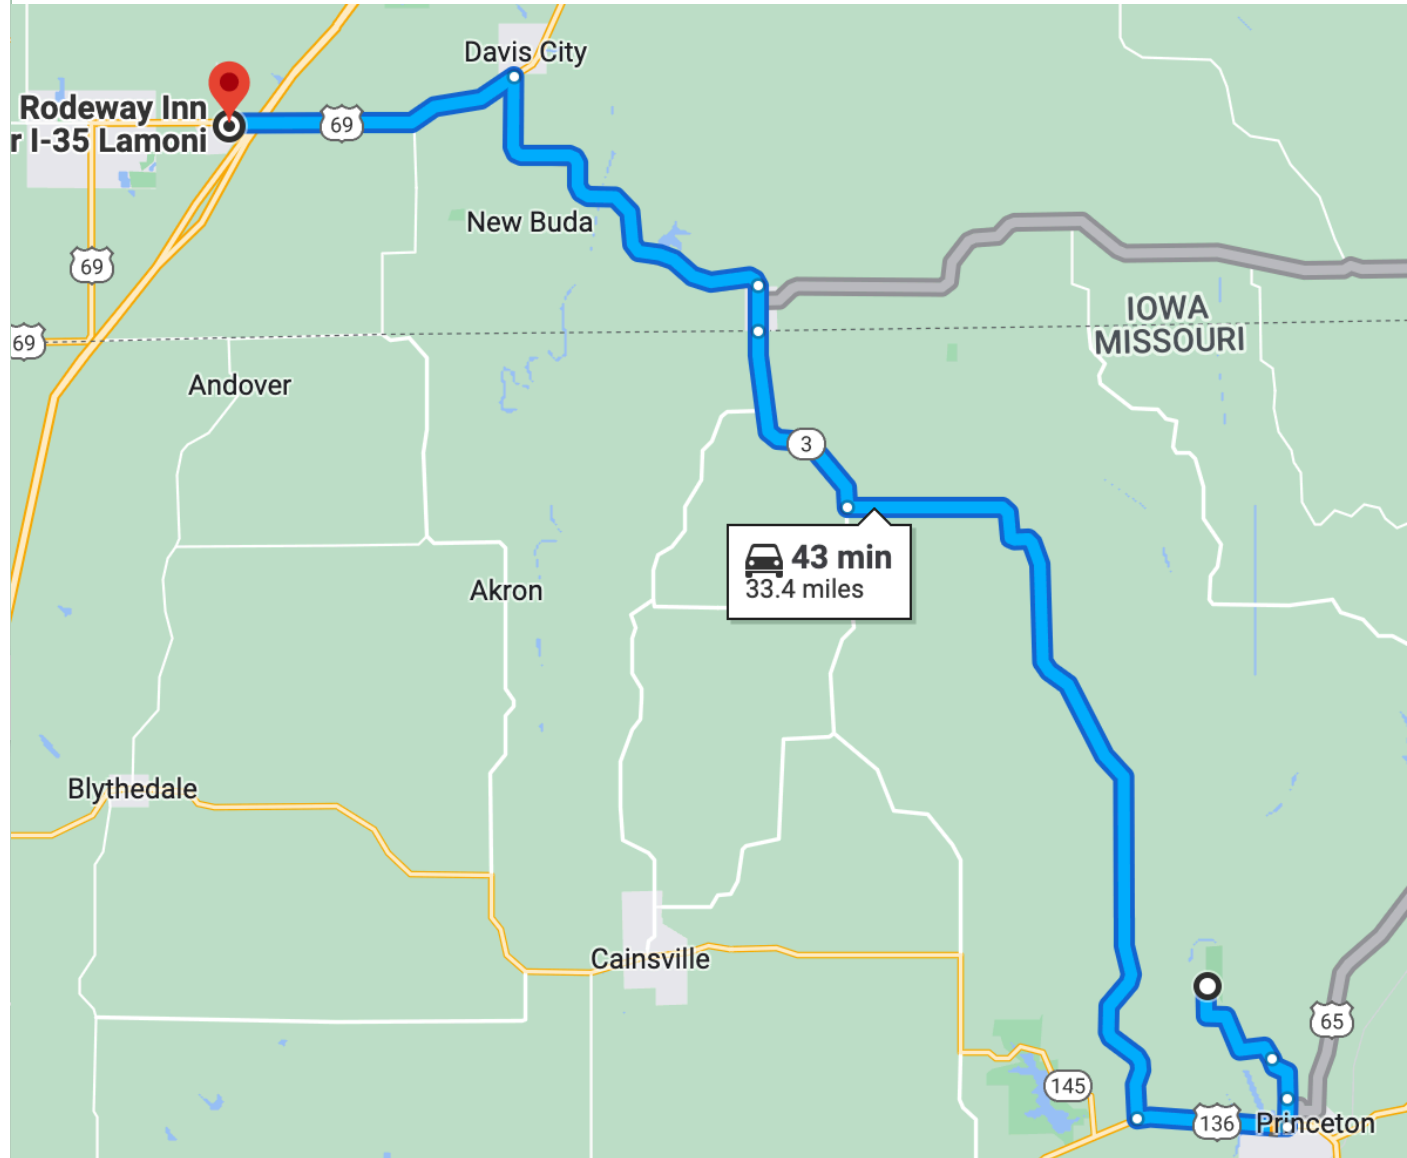

Chloe Lowry Marsh Parking Lot

[Click HERE to view on Google Maps](#)

▼ Take Fernwood Pl to US Hwy 136 W in Princeton

7 min (3.1 mi)

↑ Head south on Fernwood Pl toward Missouri Ff

1.9 mi

↪ Turn right onto Missouri Ff

0.8 mi

↑ Continue onto Prichard St

0.4 mi

▼ Take Missouri P and Co Rd J66 to US-69 S in Decatur County

37 min (30.2 mi)

↪ Turn right onto US Hwy 136 W

2.3 mi

↪ Turn right onto Missouri P

13.0 mi

↪ Turn right onto State Hwy 3

i Entering Iowa

3.4 mi

↑ Continue onto Main St

0.7 mi

↑ Continue onto Co Rd J66

6.2 mi

↶ Turn left onto US-69 S

i Destination will be on the left

Rodeway Inn, Lamoni, IA