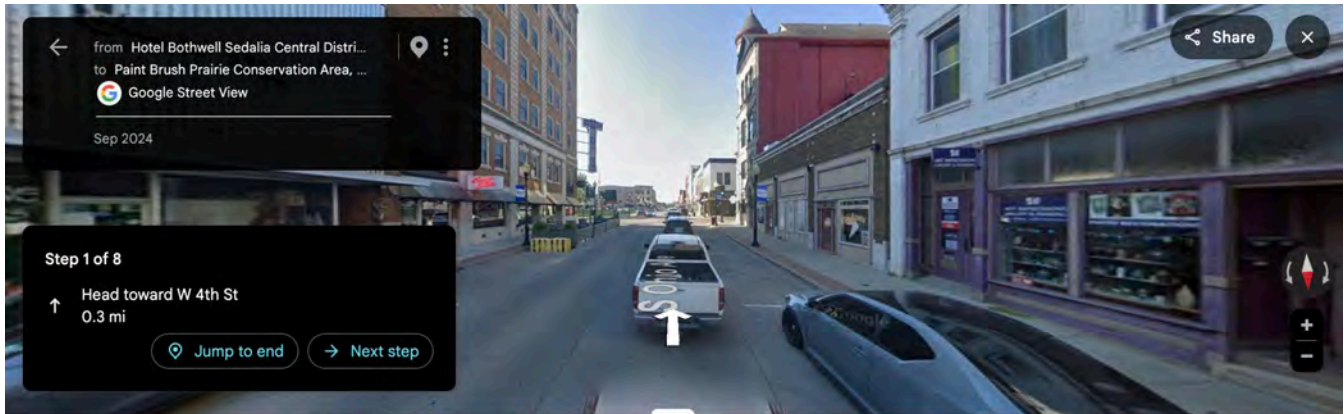

Hotel Bothwell Sedalia  
to  
Paint Brush Prairie

GPS: 38.5495079, -93.2651711

Link to Google Maps:

<https://maps.app.goo.gl/t55QfVWf4XrNx5W7>

Step 1 of 8  
Head toward W 4th St - 0.3 mi

Step 2 of 8  
Turn right after Subway (on the right) - 0.4 mi

Step 3 of 8  
Turn left onto S Grand Ave - 0.8 mi

Step 4 of 8  
Turn right onto Clinton Rd - 1.0 mi

Step 5 of 8  
Turn right onto W 32nd St - 236 ft

Step 6 of 8  
Turn left onto US-65 S - 9.4 mi

Step 7 of 8  
Turn left onto Manila Rd - 0.3 mi