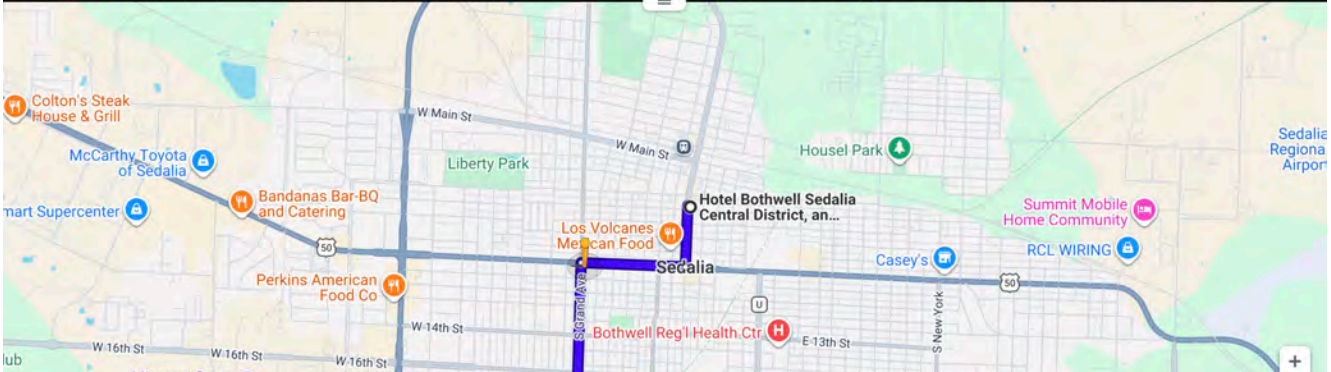

Hotel Bothwell Sedalia  
to  
Paint Brush Prairie

GPS: 38.5495079, -93.2651711

Link to Google Maps:

<https://maps.app.goo.gl/t55QfVWf4XrNx5W7>

Step 1 of 8  
Head toward W 4th St - 0.3 mi

Step 2 of 8  
Turn right after Subway (on the right) - 0.4 mi

Step 3 of 8  
Turn left onto S Grand Ave - 0.8 mi

Step 4 of 8  
Turn right onto Clinton Rd - 1.0 mi

Step 5 of 8  
Turn right onto W 32nd St - 236 ft

Step 6 of 8  
Turn left onto US-65 S - 9.4 mi

Step 7 of 8  
Turn left onto Manila Rd - 0.3 mi