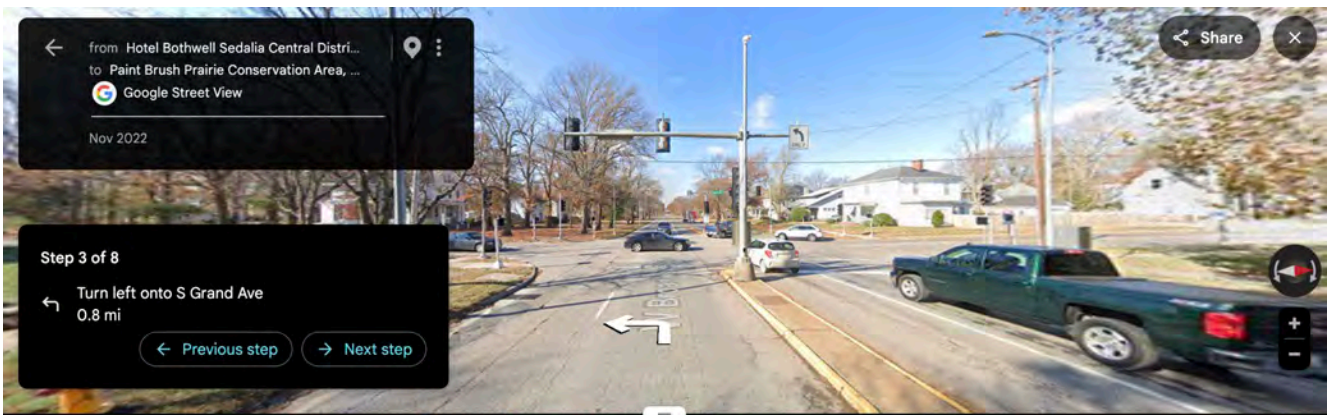

Hotel Bothwell Sedalia  
to  
Paint Brush Prairie

GPS: 38.5495079, -93.2651711

Link to Google Maps:

<https://maps.app.goo.gl/t55QfVWf4XrNx5W7>

Step 1 of 8  
Head toward W 4th St - 0.3 mi

Step 2 of 8  
Turn right after Subway (on the right) - 0.4 mi

Step 3 of 8  
Turn left onto S Grand Ave - 0.8 mi

Step 4 of 8  
Turn right onto Clinton Rd - 1.0 mi

Step 5 of 8  
Turn right onto W 32nd St - 236 ft

Step 6 of 8  
Turn left onto US-65 S - 9.4 mi

Step 7 of 8  
Turn left onto Manila Rd - 0.3 mi