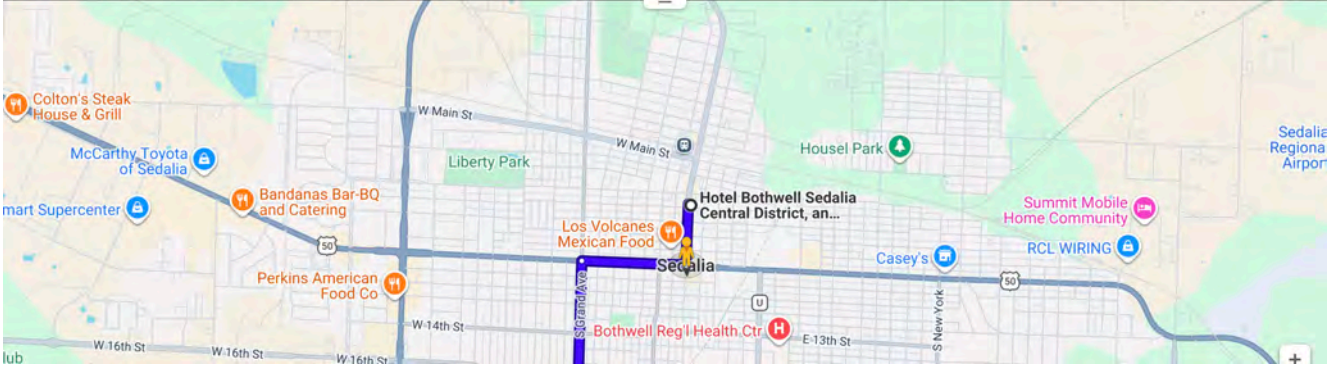

Hotel Bothwell Sedalia  
to  
Paint Brush Prairie

GPS: 38.5495079, -93.2651711

Link to Google Maps:

<https://maps.app.goo.gl/t55QfVWf4XrNx5W7>

Step 1 of 8  
Head toward W 4th St - 0.3 mi

Step 2 of 8  
Turn right after Subway (on the right) - 0.4 mi

Step 3 of 8  
Turn left onto S Grand Ave - 0.8 mi

Step 4 of 8  
Turn right onto Clinton Rd - 1.0 mi

Step 5 of 8  
Turn right onto W 32nd St - 236 ft

Step 6 of 8  
Turn left onto US-65 S - 9.4 mi

Step 7 of 8  
Turn left onto Manila Rd - 0.3 mi