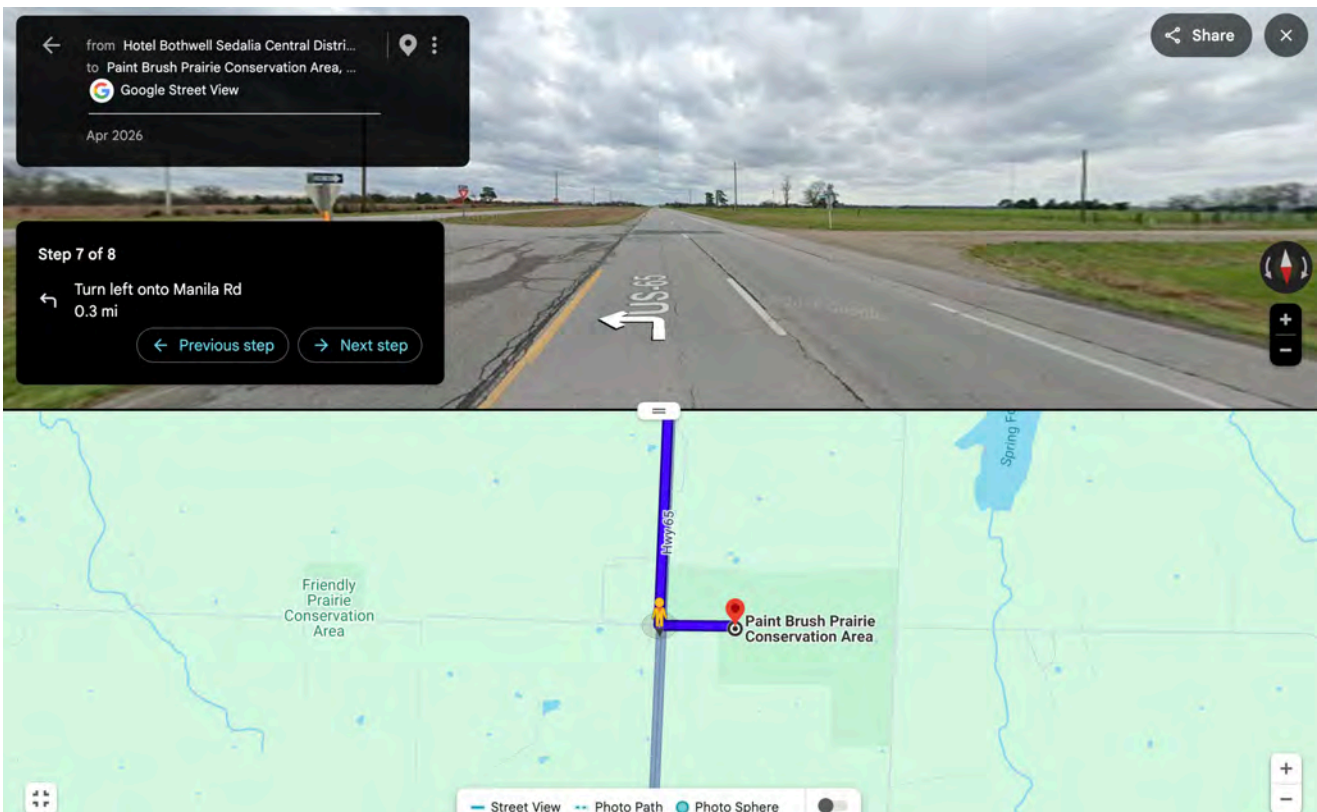

Hotel Bothwell Sedalia  
to  
Paint Brush Prairie

GPS: 38.5495079, -93.2651711

Link to Google Maps:

<https://maps.app.goo.gl/t55QfVWf4XrNx5W7>

Step 1 of 8  
Head toward W 4th St - 0.3 mi

Step 2 of 8  
Turn right after Subway (on the right) - 0.4 mi

Step 3 of 8  
Turn left onto S Grand Ave - 0.8 mi

Step 4 of 8  
Turn right onto Clinton Rd - 1.0 mi

Step 5 of 8  
Turn right onto W 32nd St - 236 ft

Step 6 of 8  
Turn left onto US-65 S - 9.4 mi

Step 7 of 8  
Turn left onto Manila Rd - 0.3 mi