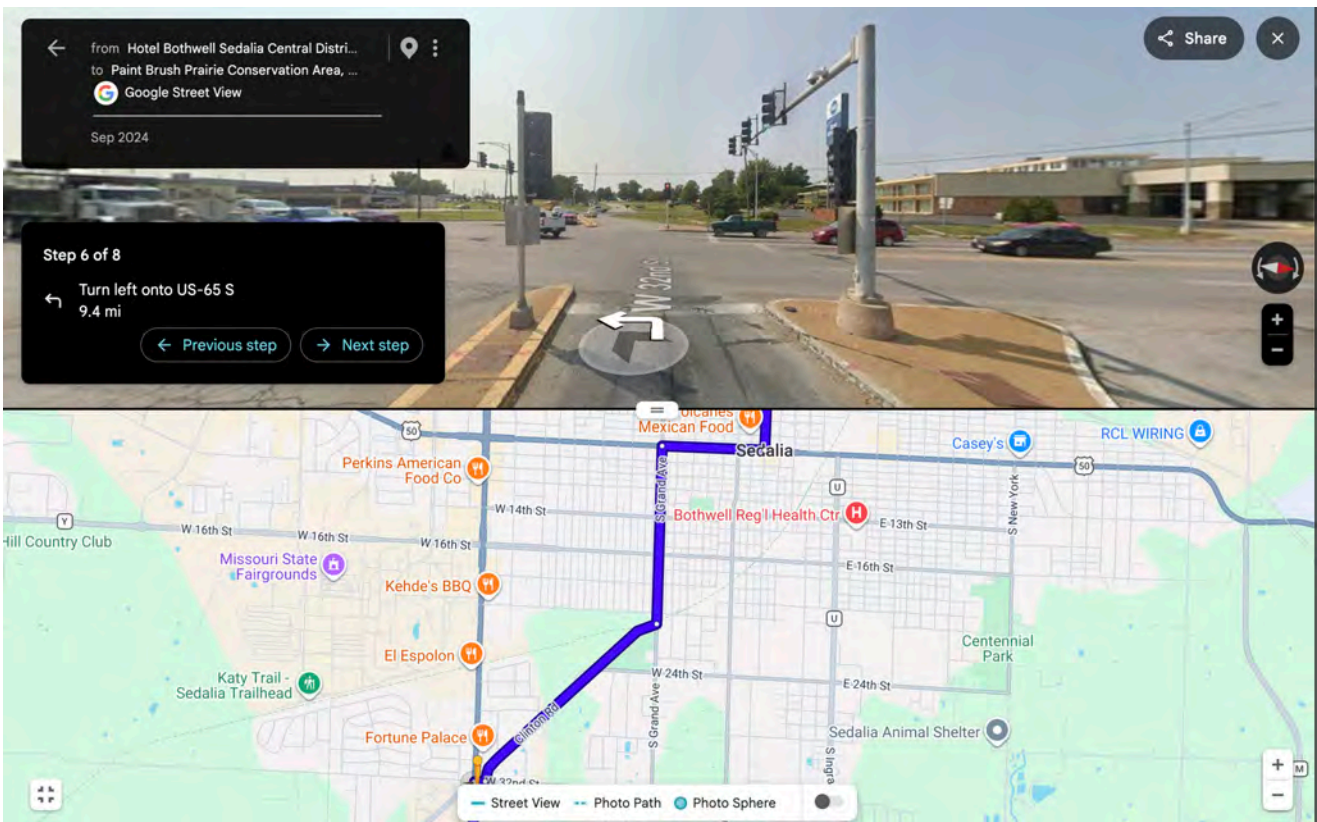

Hotel Bothwell Sedalia  
to  
Paint Brush Prairie

GPS: 38.5495079, -93.2651711

Link to Google Maps:

<https://maps.app.goo.gl/t55QfVWf4XrNx5W7>

Step 1 of 8  
Head toward W 4th St - 0.3 mi

Step 2 of 8  
Turn right after Subway (on the right) - 0.4 mi

Step 3 of 8  
Turn left onto S Grand Ave - 0.8 mi

Step 4 of 8  
Turn right onto Clinton Rd - 1.0 mi

Step 5 of 8  
Turn right onto W 32nd St - 236 ft

Step 6 of 8  
Turn left onto US-65 S - 9.4 mi

Step 7 of 8  
Turn left onto Manila Rd - 0.3 mi

Step 8 of 8  
Paint Brush Prairie Conservation Area