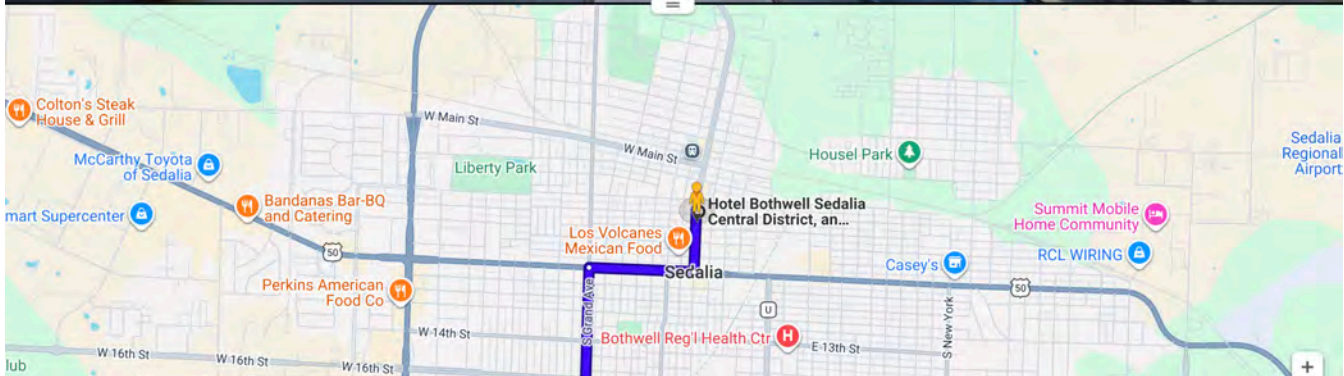

Hotel Bothwell Sedalia  
to  
Paint Brush Prairie

GPS: 38.5495079, -93.2651711

Link to Google Maps:

<https://maps.app.goo.gl/t55QfVWf4XrNx5W7>

Step 1 of 8  
Head toward W 4th St - 0.3 mi

Step 2 of 8  
Turn right after Subway (on the right) - 0.4 mi

Step 3 of 8  
Turn left onto S Grand Ave - 0.8 mi

Step 4 of 8  
Turn right onto Clinton Rd - 1.0 mi

Step 5 of 8  
Turn right onto W 32nd St - 236 ft

Step 6 of 8  
Turn left onto US-65 S - 9.4 mi

Step 7 of 8  
Turn left onto Manila Rd - 0.3 mi