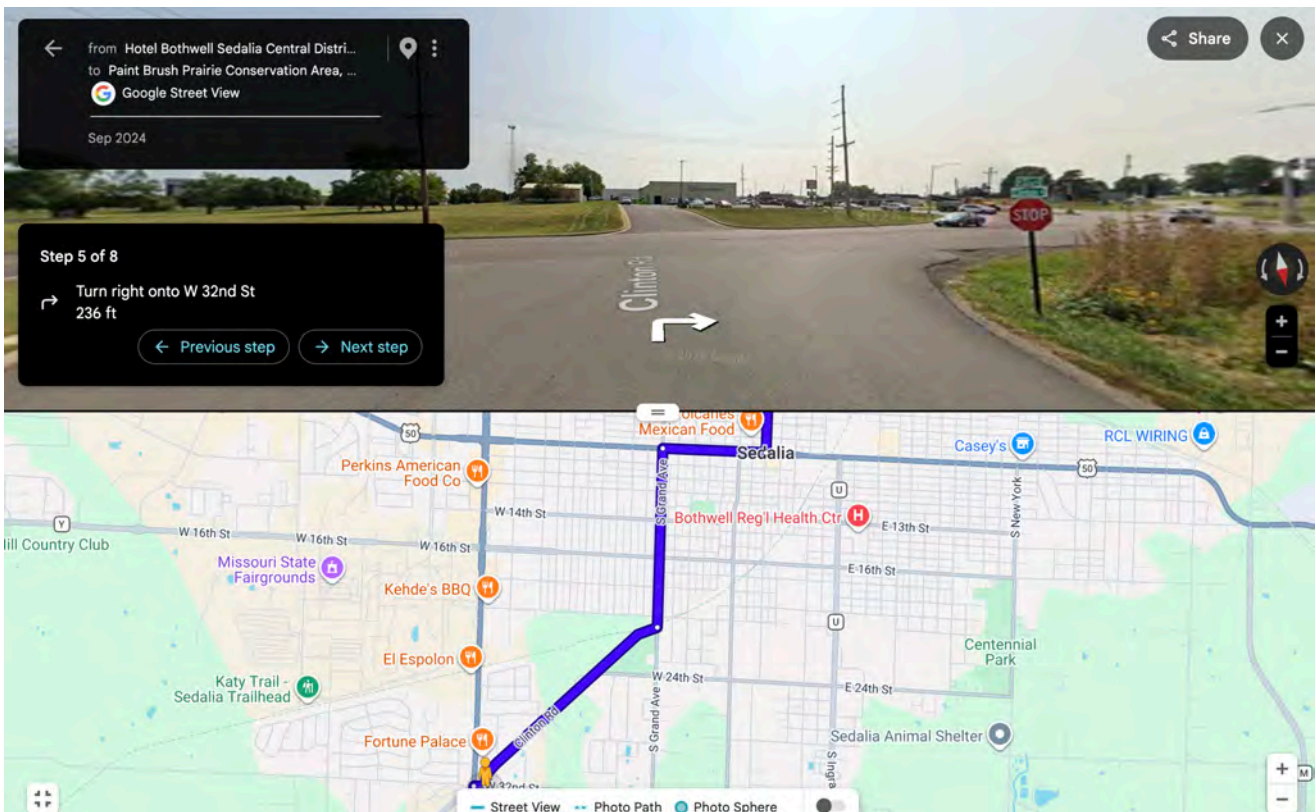

Hotel Bothwell Sedalia  
to  
Paint Brush Prairie

GPS: 38.5495079, -93.2651711

Link to Google Maps:

<https://maps.app.goo.gl/t55QfVWf4XrNx5W7>

Step 1 of 8  
Head toward W 4th St - 0.3 mi

Step 2 of 8  
Turn right after Subway (on the right) - 0.4 mi

Step 3 of 8  
Turn left onto S Grand Ave - 0.8 mi

Step 4 of 8  
Turn right onto Clinton Rd - 1.0 mi

Step 5 of 8  
Turn right onto W 32nd St - 236 ft

Step 6 of 8  
Turn left onto US-65 S - 9.4 mi

Step 7 of 8  
Turn left onto Manila Rd - 0.3 mi