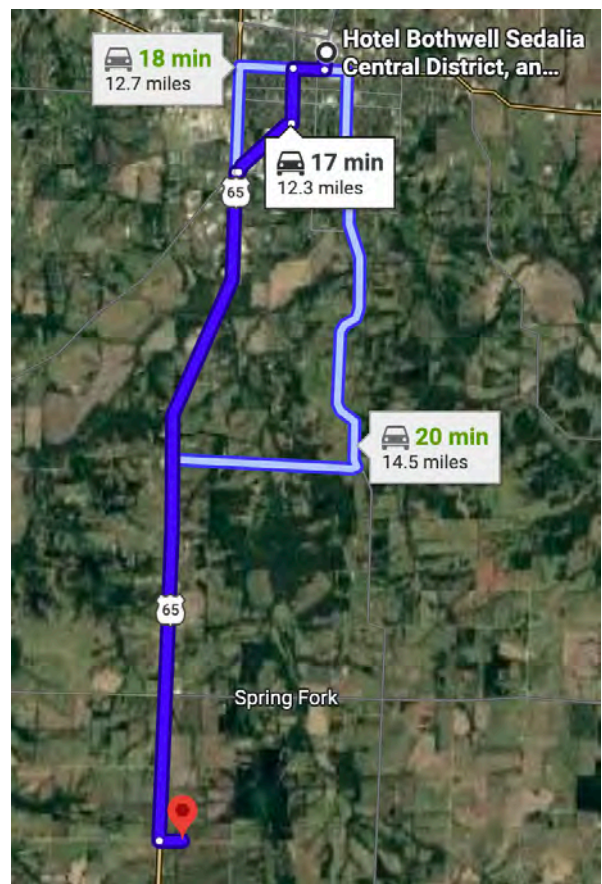

Hotel Bothwell Sedalia  
to  
Paint Brush Prairie

GPS: 38.5495079, -93.2651711

Link to Google Maps:

<https://maps.app.goo.gl/t55QfVWf4XrNx5W7>

Step 1 of 8  
Head toward W 4th St - 0.3 mi

Step 2 of 8  
Turn right after Subway (on the right) - 0.4 mi

Step 3 of 8  
Turn left onto S Grand Ave - 0.8 mi

Step 4 of 8  
Turn right onto Clinton Rd - 1.0 mi

Step 5 of 8  
Turn right onto W 32nd St - 236 ft

Step 6 of 8  
Turn left onto US-65 S - 9.4 mi

Step 7 of 8  
Turn left onto Manila Rd - 0.3 mi