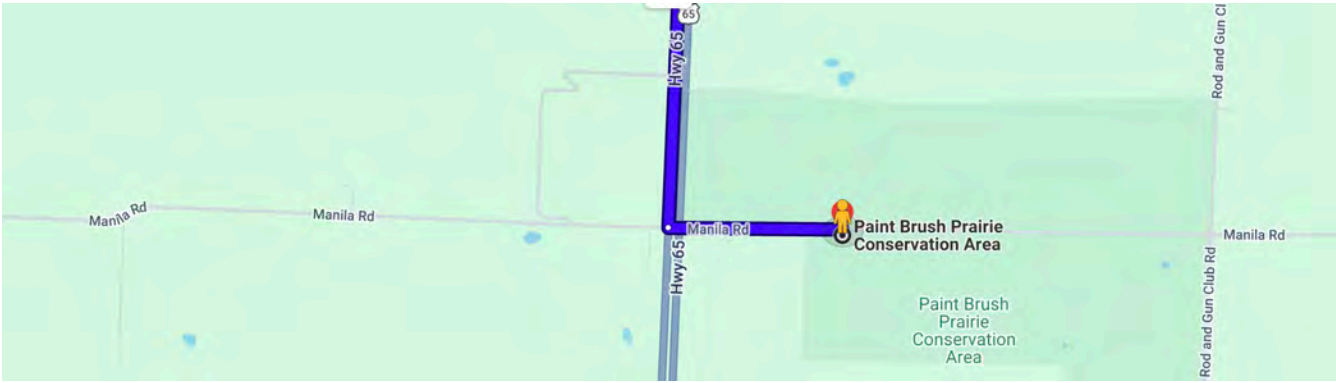

Hotel Bothwell Sedalia  
to  
Paint Brush Prairie

GPS: 38.5495079, -93.2651711

Link to Google Maps:

<https://maps.app.goo.gl/t55QfVWf4XrNx5W7>

Step 1 of 8  
Head toward W 4th St - 0.3 mi

Step 2 of 8  
Turn right after Subway (on the right) - 0.4 mi

Step 3 of 8  
Turn left onto S Grand Ave - 0.8 mi

Step 4 of 8  
Turn right onto Clinton Rd - 1.0 mi

Step 5 of 8  
Turn right onto W 32nd St - 236 ft

Step 6 of 8  
Turn left onto US-65 S - 9.4 mi

Step 7 of 8  
Turn left onto Manila Rd - 0.3 mi