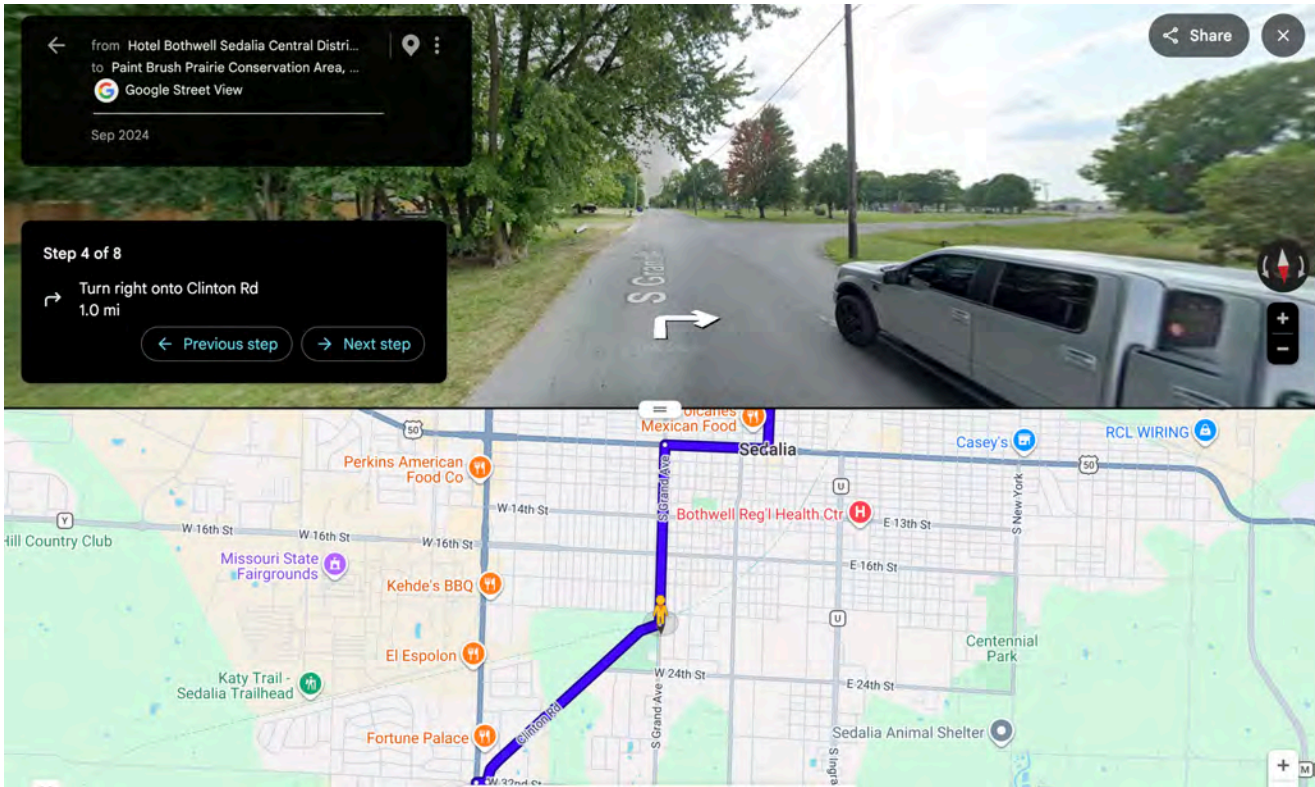

Hotel Bothwell Sedalia  
to  
Paint Brush Prairie

GPS: 38.5495079, -93.2651711

Link to Google Maps:

<https://maps.app.goo.gl/t55QfVWf4XrNx5W7>

Step 1 of 8  
Head toward W 4th St - 0.3 mi

Step 2 of 8  
Turn right after Subway (on the right) - 0.4 mi

Step 3 of 8  
Turn left onto S Grand Ave - 0.8 mi

Step 4 of 8  
Turn right onto Clinton Rd - 1.0 mi

Step 5 of 8  
Turn right onto W 32nd St - 236 ft

Step 6 of 8  
Turn left onto US-65 S - 9.4 mi

Step 7 of 8  
Turn left onto Manila Rd - 0.3 mi