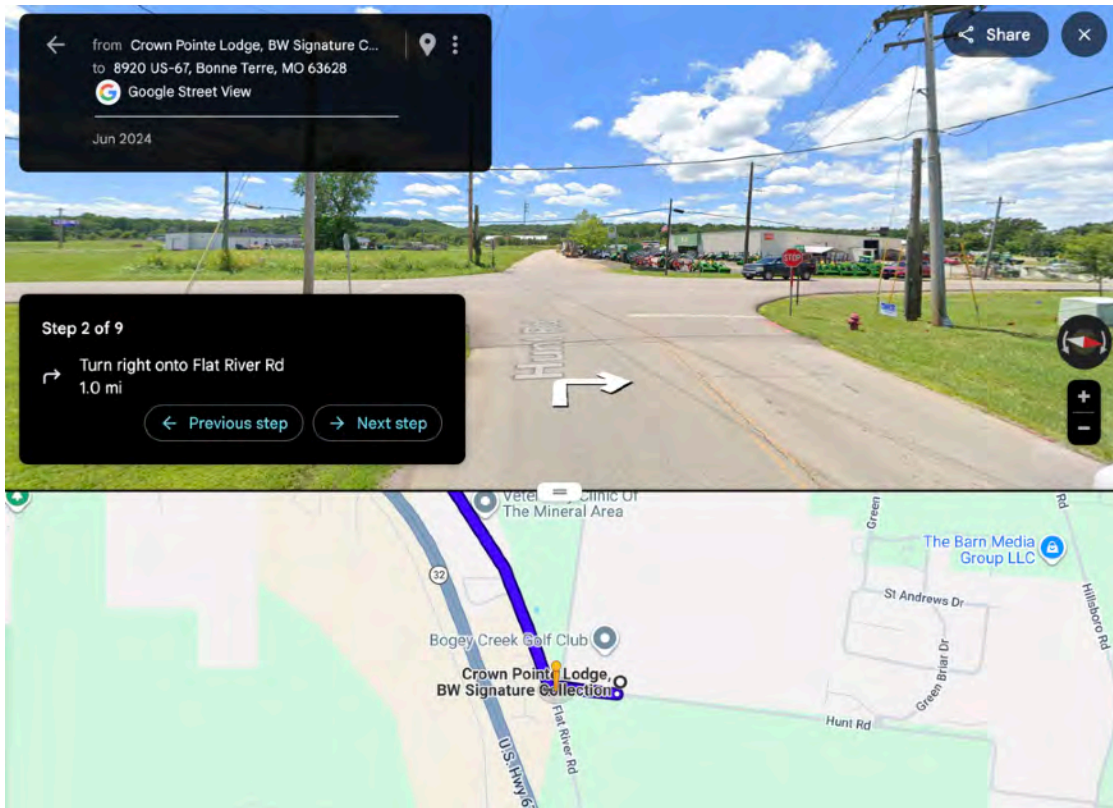

Crown Pointe Lodge,
4245 Hunt Rd, Farmington, MO 63640
to

Mooney's Hollow Trail
Saint Francis State Park, 8920 US-67,
Bonne Terre, MO 63628

GPS: 37.970056, -90.533278

Link to Google Maps:

<https://maps.app.goo.gl/gH4BXUKfPsmbUtq36>

Map

Step 1 of 9

Head toward Hurryville Rd - 0.1 mi

Step 2 of 9
Turn right onto Flat River Rd - 1.0 mi

Step 3 of 9
Turn left onto Fairground Rd/Fairgrounds Dr - 0.1 mi

Step 4 of 9
Turn right onto the ramp to St Louis - 0.2 mi

Step 5 of 9
Merge onto US-67 N - 12.4 mi

Step 6 of 9
Turn right - 0.4 mi

Step 7 of 9
Turn left - 52 ft

Step 8 of 9
Turn right - 95 ft

Step 9 of 9
Arrived at the meeting point