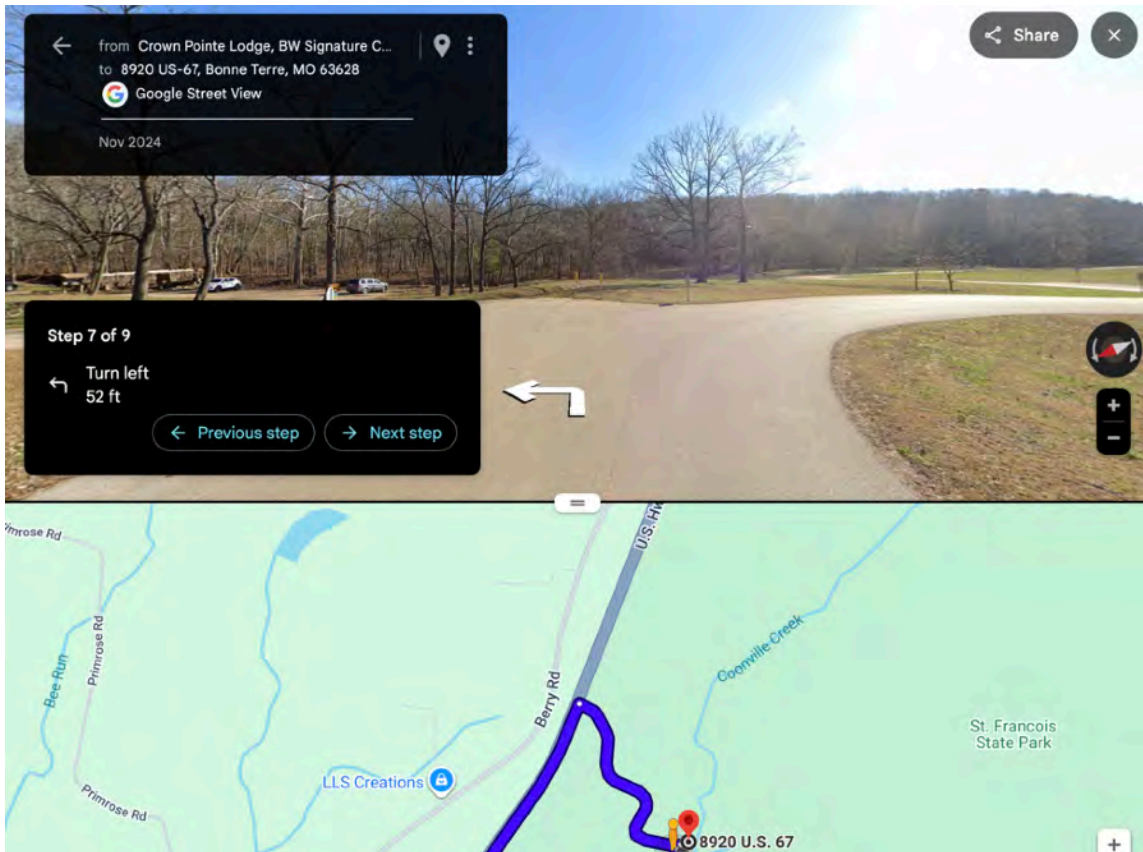

Crown Pointe Lodge,
4245 Hunt Rd, Farmington, MO 63640
to

Mooney's Hollow Trail
Saint Francis State Park, 8920 US-67,
Bonne Terre, MO 63628

GPS: 37.970056, -90.533278

Link to Google Maps:

<https://maps.app.goo.gl/gH4BXUKfPsmbUtq36>

Map

Step 1 of 9

Head toward Hurryville Rd - 0.1 mi

Step 2 of 9
Turn right onto Flat River Rd - 1.0 mi

Step 3 of 9
Turn left onto Fairground Rd/Fairgrounds Dr - 0.1 mi

Step 4 of 9
Turn right onto the ramp to St Louis - 0.2 mi

Step 5 of 9
Merge onto US-67 N - 12.4 mi

Step 6 of 9
Turn right - 0.4 mi

Step 7 of 9
Turn left - 52 ft

Step 8 of 9
Turn right - 95 ft

Step 9 of 9
Arrived at the meeting point