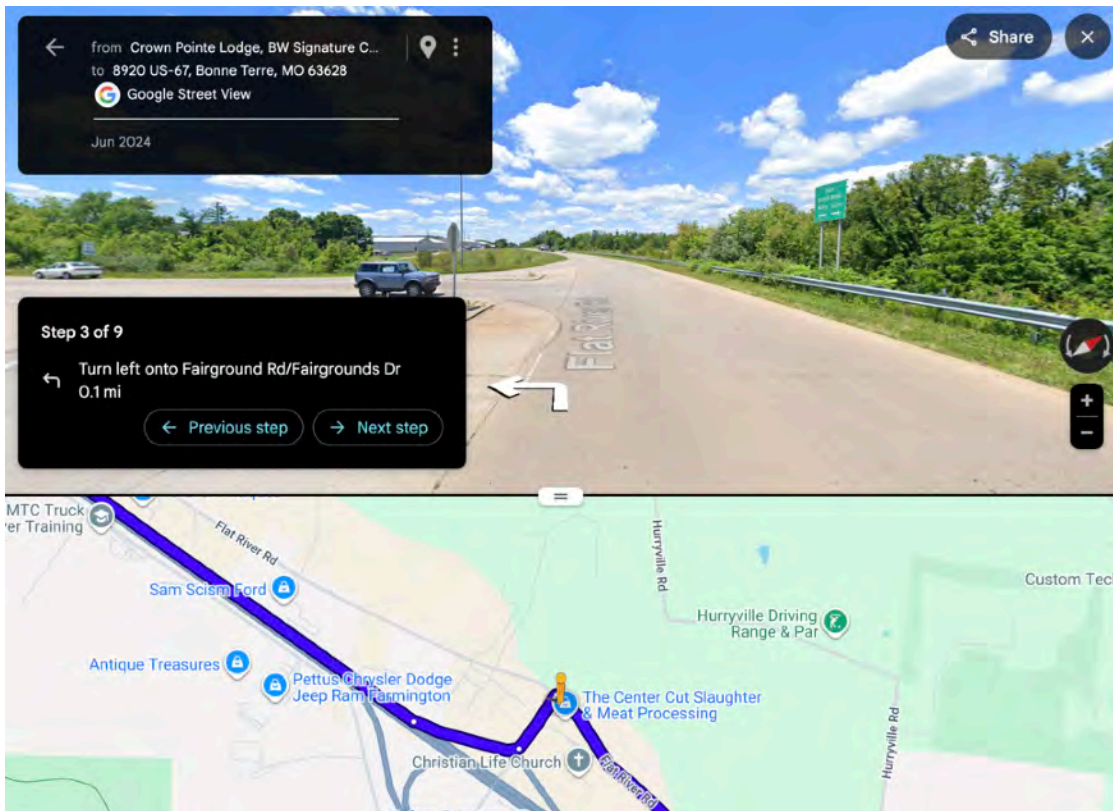

Crown Pointe Lodge,
4245 Hunt Rd, Farmington, MO 63640
to

Mooney's Hollow Trail
Saint Francis State Park, 8920 US-67,
Bonne Terre, MO 63628

GPS: 37.970056, -90.533278

Link to Google Maps:

<https://maps.app.goo.gl/gH4BXUKfPsmbUtq36>

Map

Step 1 of 9

Head toward Hurryville Rd - 0.1 mi

Step 2 of 9
Turn right onto Flat River Rd - 1.0 mi

Step 3 of 9
Turn left onto Fairground Rd/Fairgrounds Dr - 0.1 mi

Step 4 of 9
Turn right onto the ramp to St Louis - 0.2 mi

Step 5 of 9
Merge onto US-67 N - 12.4 mi

Step 6 of 9
Turn right - 0.4 mi

Step 7 of 9
Turn left - 52 ft

Step 8 of 9
Turn right - 95 ft

Step 9 of 9
Arrived at the meeting point