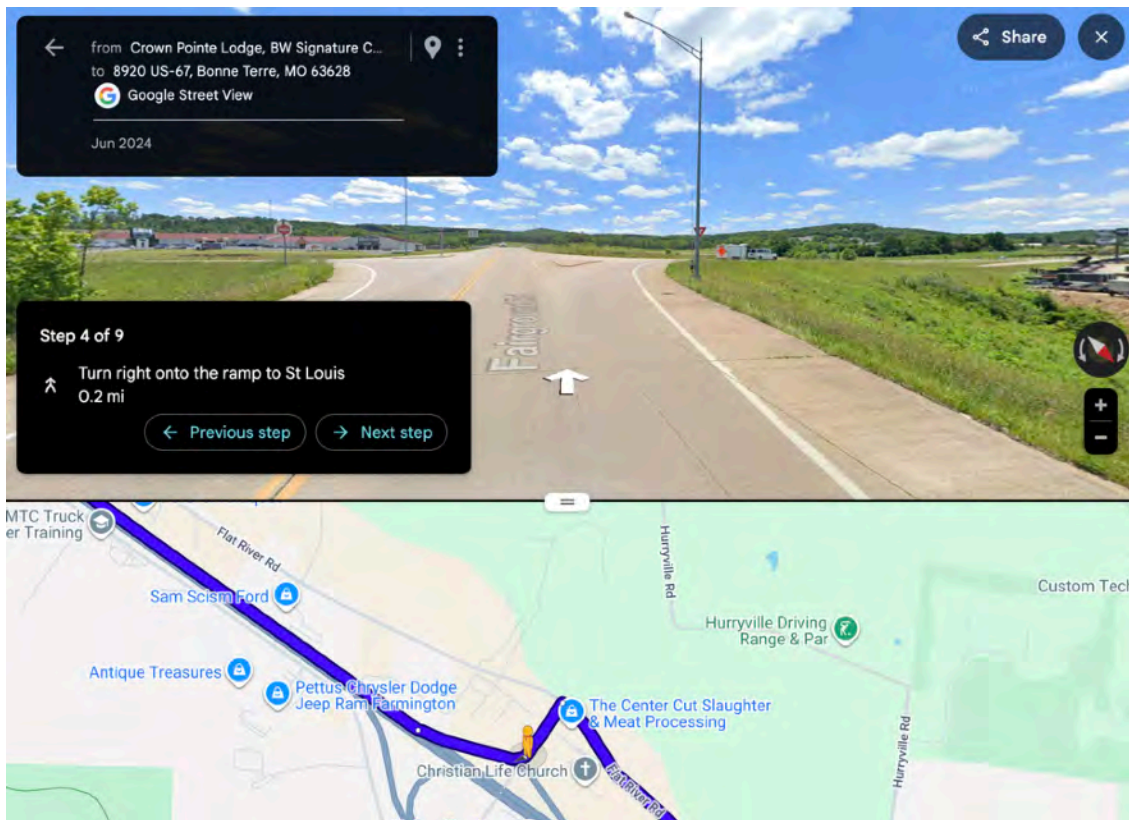

Crown Pointe Lodge,
4245 Hunt Rd, Farmington, MO 63640
to

Mooney's Hollow Trail
Saint Francis State Park, 8920 US-67,
Bonne Terre, MO 63628

GPS: 37.970056, -90.533278

Link to Google Maps:

<https://maps.app.goo.gl/gH4BXUKfPsmbUtq36>

Map

Step 1 of 9

Head toward Hurryville Rd - 0.1 mi

Step 2 of 9
Turn right onto Flat River Rd - 1.0 mi

Step 3 of 9
Turn left onto Fairground Rd/Fairgrounds Dr - 0.1 mi

Step 4 of 9
Turn right onto the ramp to St Louis - 0.2 mi

Step 5 of 9
Merge onto US-67 N - 12.4 mi

Step 6 of 9
Turn right - 0.4 mi

Step 7 of 9
Turn left - 52 ft

Step 8 of 9
Turn right - 95 ft

Step 9 of 9
Arrived at the meeting point