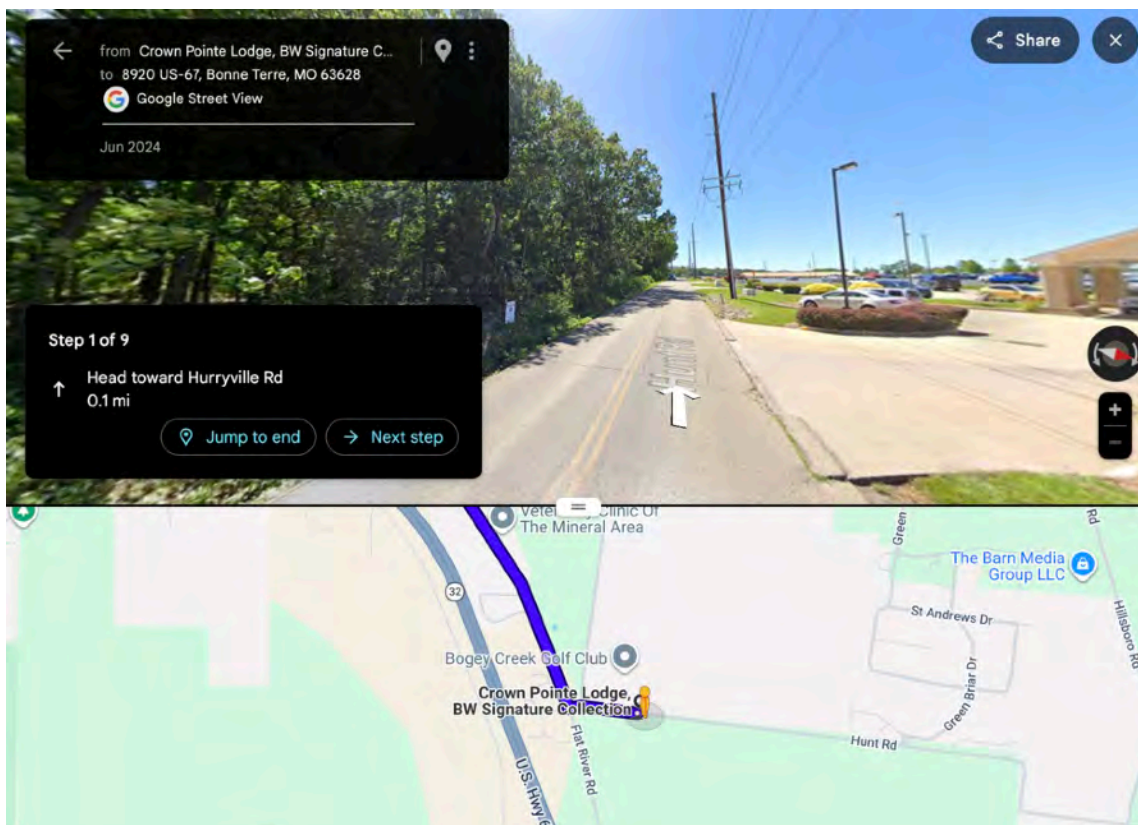

Crown Pointe Lodge,
4245 Hunt Rd, Farmington, MO 63640
to

Mooney's Hollow Trail
Saint Francis State Park, 8920 US-67,
Bonne Terre, MO 63628

GPS: 37.970056, -90.533278

Link to Google Maps:

<https://maps.app.goo.gl/gH4BXUKfPsmbUtq36>

Map

Step 1 of 9

Head toward Hurryville Rd - 0.1 mi

Step 2 of 9
Turn right onto Flat River Rd - 1.0 mi

Step 3 of 9
Turn left onto Fairground Rd/Fairgrounds Dr - 0.1 mi

Step 4 of 9
Turn right onto the ramp to St Louis - 0.2 mi

Step 5 of 9
Merge onto US-67 N - 12.4 mi

Step 6 of 9
Turn right - 0.4 mi

Step 7 of 9
Turn left - 52 ft

Step 8 of 9
Turn right - 95 ft

Step 9 of 9
Arrived at the meeting point