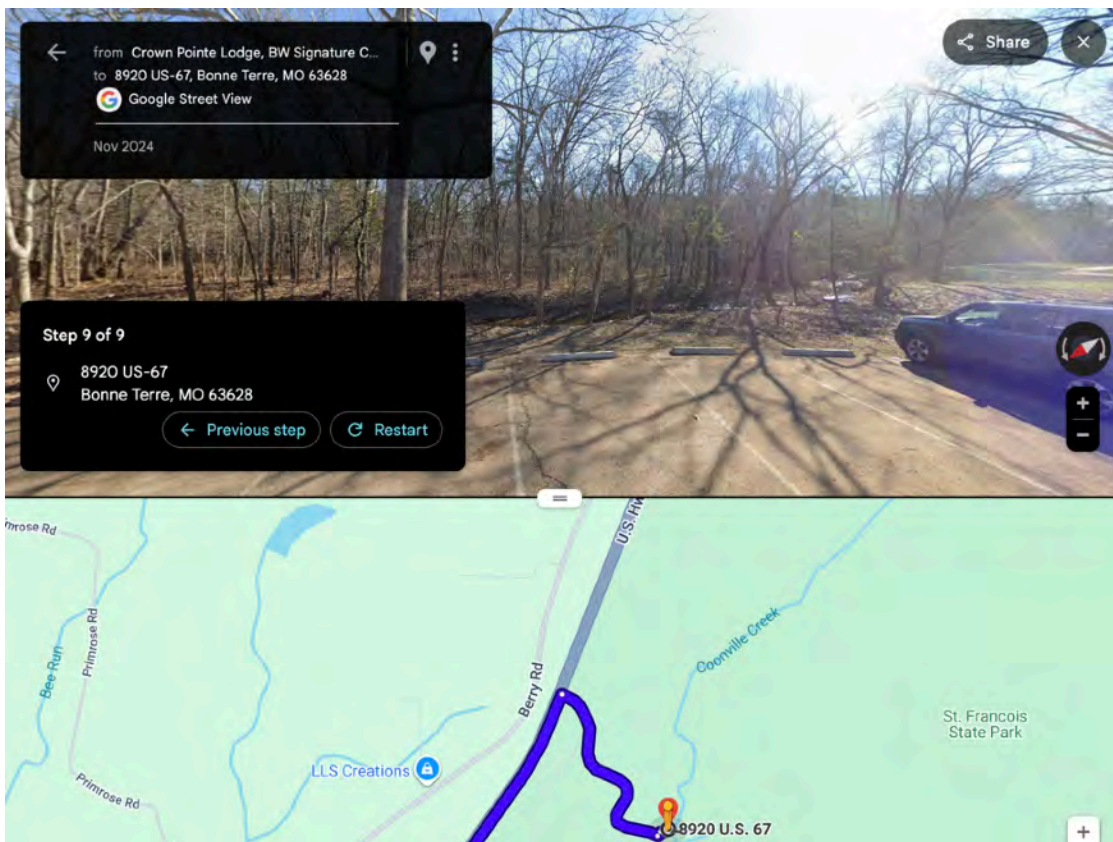

Map

Step 1 of 9

Head toward Hurryville Rd - 0.1 mi

Step 2 of 9
Turn right onto Flat River Rd - 1.0 mi

Step 3 of 9
Turn left onto Fairground Rd/Fairgrounds Dr - 0.1 mi

Step 4 of 9
Turn right onto the ramp to St Louis - 0.2 mi

Step 5 of 9
Merge onto US-67 N - 12.4 mi

Step 6 of 9
Turn right - 0.4 mi

Step 7 of 9
Turn left - 52 ft

Step 8 of 9
Turn right - 95 ft

Step 9 of 9
Arrived at the meeting point