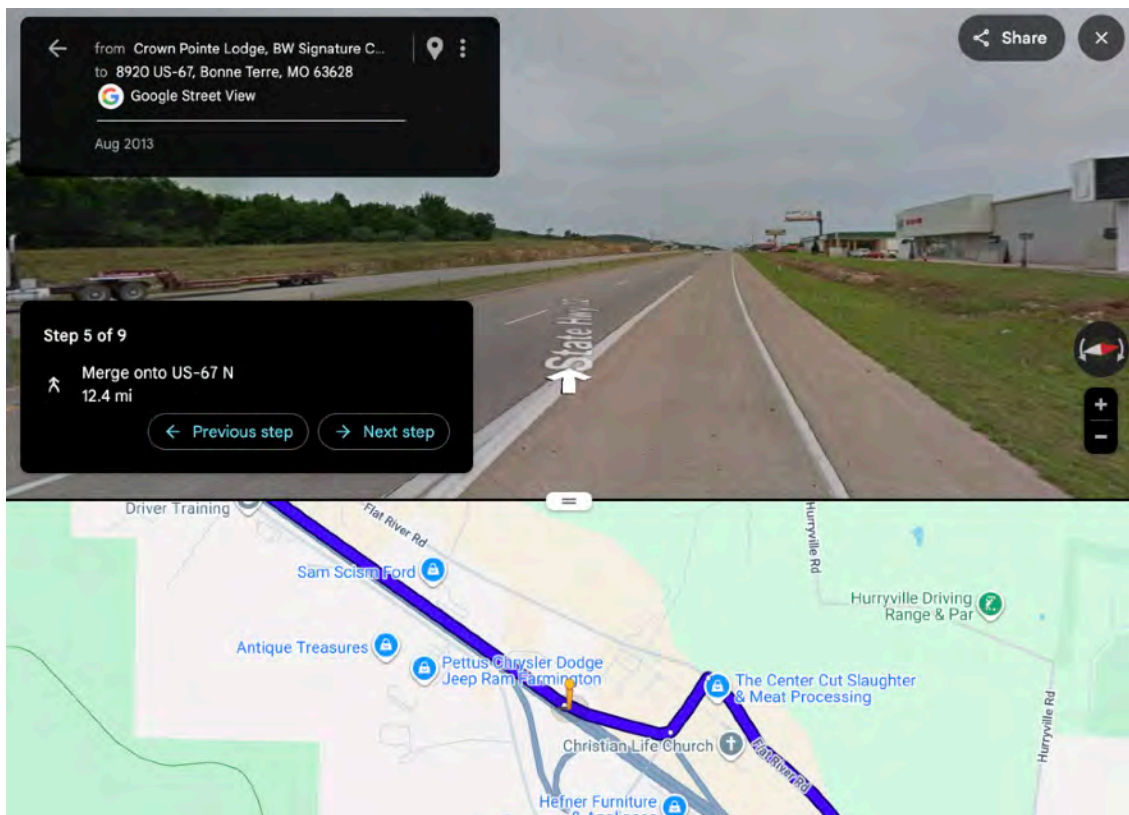

Crown Pointe Lodge,
4245 Hunt Rd, Farmington, MO 63640
to

Mooney's Hollow Trail
Saint Francis State Park, 8920 US-67,
Bonne Terre, MO 63628

GPS: 37.970056, -90.533278

Link to Google Maps:

<https://maps.app.goo.gl/gH4BXUKfPsmbUtq36>

Map

Step 1 of 9

Head toward Hurryville Rd - 0.1 mi

Step 2 of 9
Turn right onto Flat River Rd - 1.0 mi

Step 3 of 9
Turn left onto Fairground Rd/Fairgrounds Dr - 0.1 mi

Step 4 of 9
Turn right onto the ramp to St Louis - 0.2 mi

Step 5 of 9
Merge onto US-67 N - 12.4 mi

Step 6 of 9
Turn right - 0.4 mi

Step 7 of 9
Turn left - 52 ft

Step 8 of 9
Turn right - 95 ft

Step 9 of 9
Arrived at the meeting point