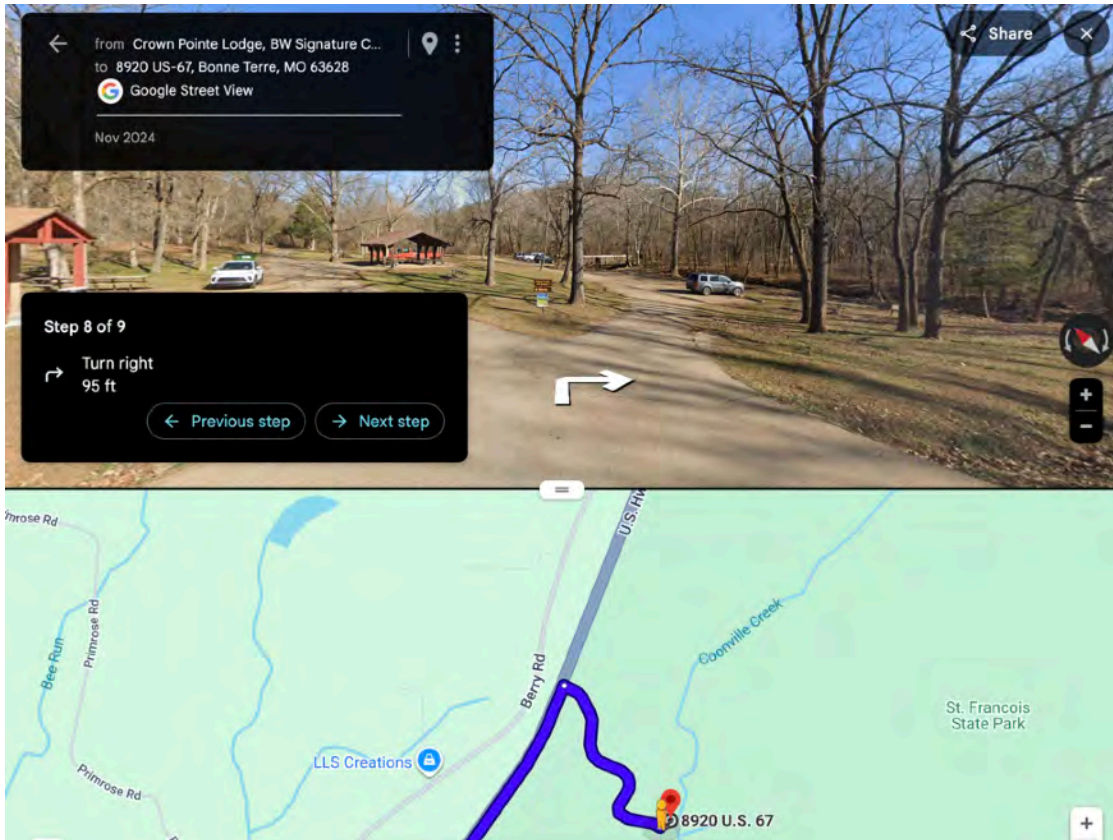

Crown Pointe Lodge,
4245 Hunt Rd, Farmington, MO 63640
to

Mooney's Hollow Trail
Saint Francis State Park, 8920 US-67,
Bonne Terre, MO 63628

GPS: 37.970056, -90.533278

Link to Google Maps:

<https://maps.app.goo.gl/gH4BXUKfPsmbUtq36>

Map

Step 1 of 9

Head toward Hurryville Rd - 0.1 mi

Step 2 of 9
Turn right onto Flat River Rd - 1.0 mi

Step 3 of 9
Turn left onto Fairground Rd/Fairgrounds Dr - 0.1 mi

Step 4 of 9
Turn right onto the ramp to St Louis - 0.2 mi

Step 5 of 9
Merge onto US-67 N - 12.4 mi

Step 6 of 9
Turn right - 0.4 mi

Step 7 of 9
Turn left - 52 ft

Step 8 of 9
Turn right - 95 ft

Step 9 of 9
Arrived at the meeting point