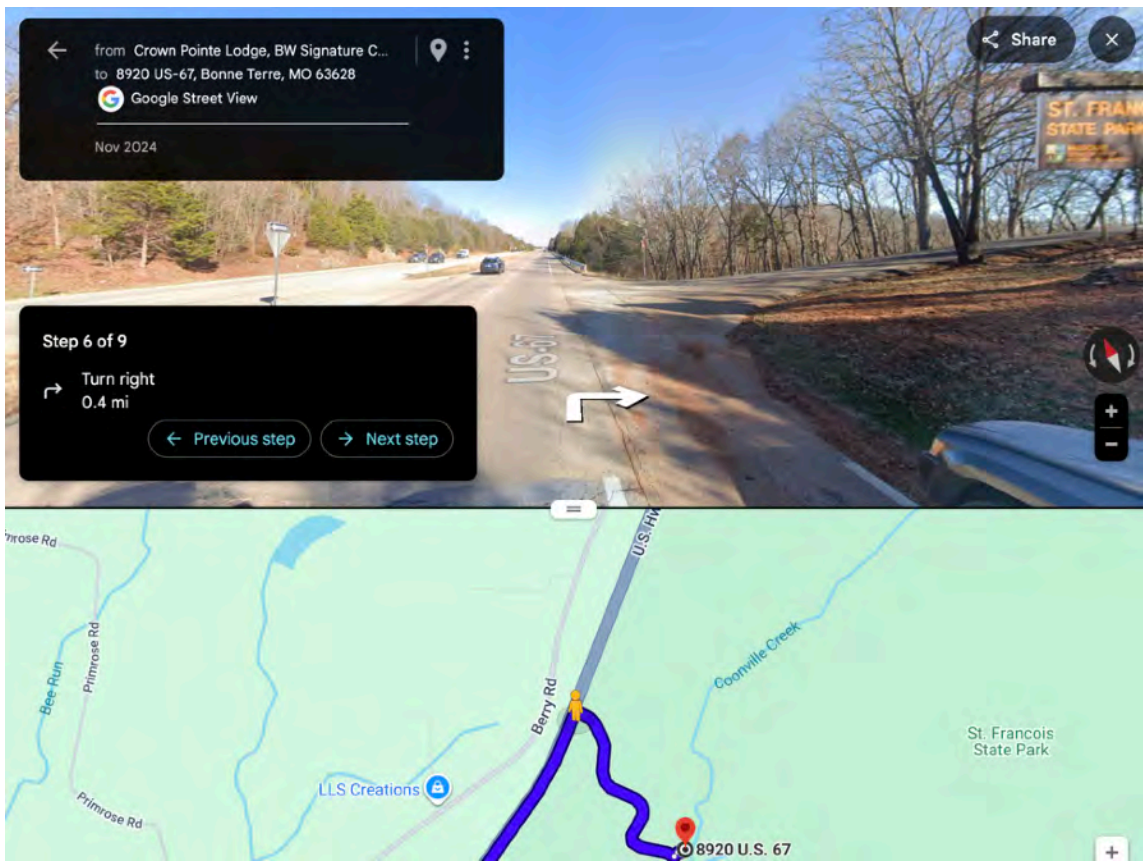

Crown Pointe Lodge,
4245 Hunt Rd, Farmington, MO 63640
to

Mooney's Hollow Trail
Saint Francis State Park, 8920 US-67,
Bonne Terre, MO 63628

GPS: 37.970056, -90.533278

Link to Google Maps:

<https://maps.app.goo.gl/gH4BXUKfPsmbUtq36>

Map

Step 1 of 9

Head toward Hurryville Rd - 0.1 mi

Step 2 of 9
Turn right onto Flat River Rd - 1.0 mi

Step 3 of 9
Turn left onto Fairground Rd/Fairgrounds Dr - 0.1 mi

Step 4 of 9
Turn right onto the ramp to St Louis - 0.2 mi

Step 5 of 9
Merge onto US-67 N - 12.4 mi

Step 6 of 9
Turn right - 0.4 mi

Step 7 of 9
Turn left - 52 ft

Step 8 of 9
Turn right - 95 ft

Step 9 of 9
Arrived at the meeting point