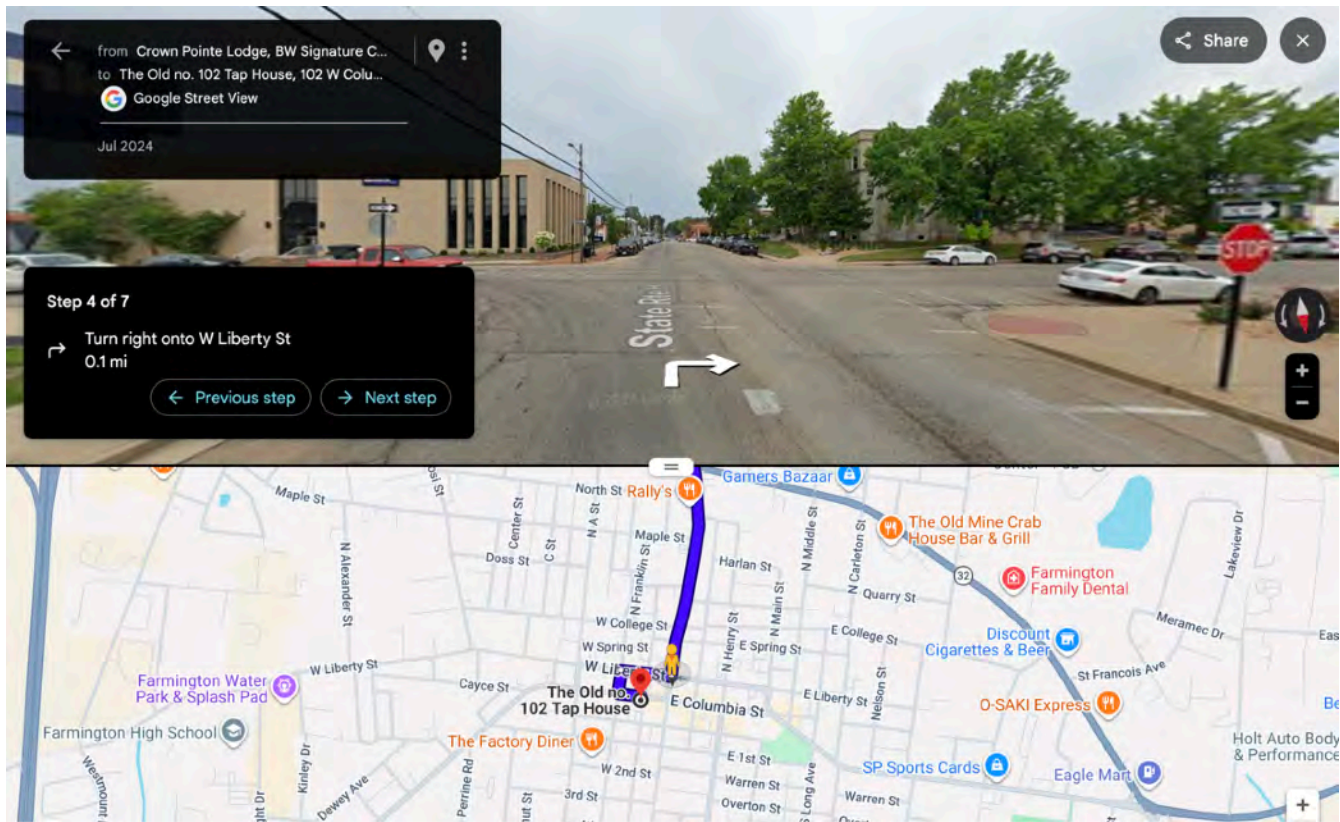

Crown Pointe Lodge,
4245 Hunt Rd, Farmington, MO 63640
to
Old No.102 Tap House
102 West Columbia St
Farmington, MO 63640

Link to Google Maps:
<https://maps.app.goo.gl/qbsCX7L3TZkZ3Vmq5>

Step 1 of 7
Head toward Green Briar Drive for 1.1 miles

Step 2 of 7

Turn right onto Hillsboro Road for 1.5 miles

Step 3 of 7

Turn right onto North Washington Street for 0.6 miles

Step 4 of 7
Turn right onto West Liberty Street for 0.1 miles

Step 5 of 7
Turn left onto North Franklin Street for 253 feet

Step 6 of 7

Turn left at the 1st cross street onto West Columbia Street for 253 feet

Step 7 of 7

You have arrived at our dinner location
The Old no. 102 Tap House
102 W Columbia St, Farmington, MO 63640