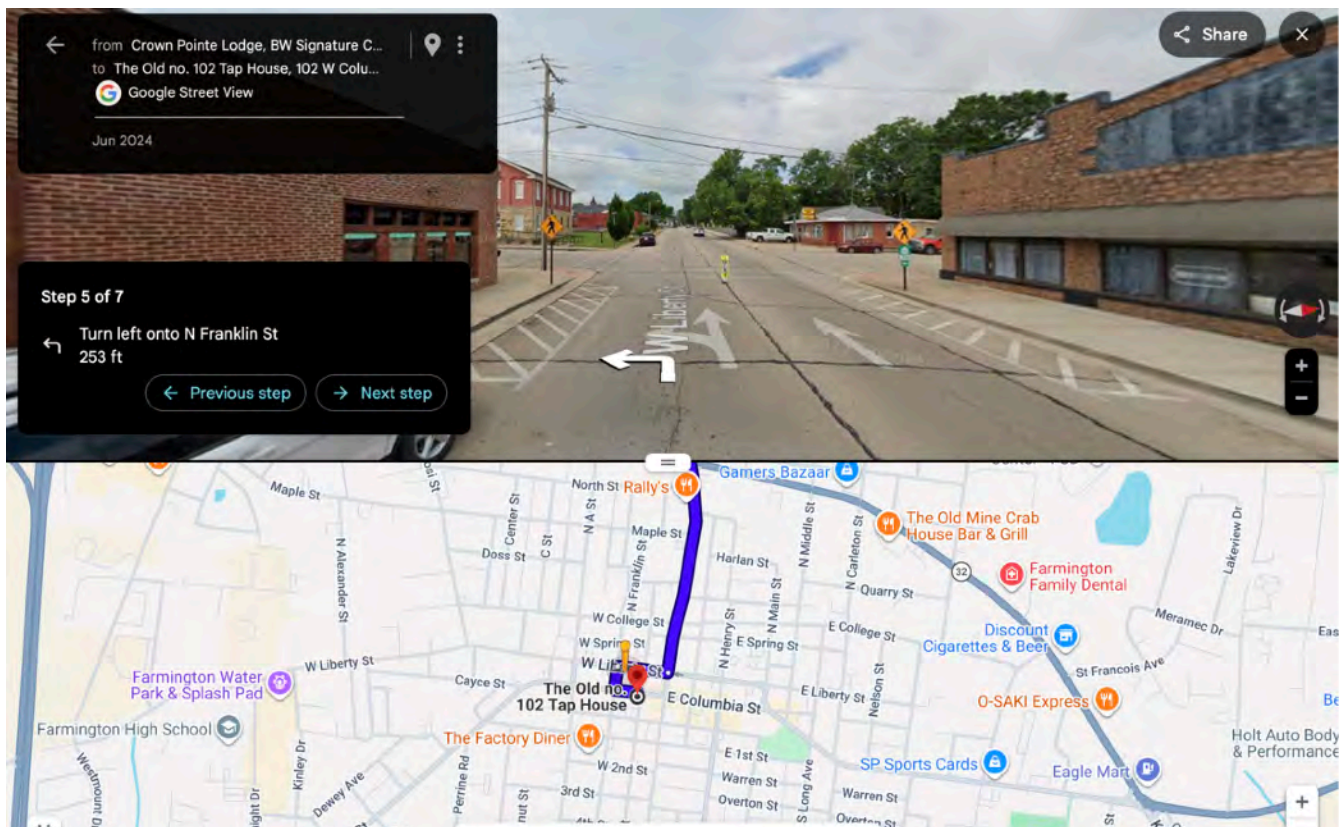

Crown Pointe Lodge,
4245 Hunt Rd, Farmington, MO 63640
to
Old No.102 Tap House
102 West Columbia St
Farmington, MO 63640

Link to Google Maps:
<https://maps.app.goo.gl/qbsCX7L3TZkZ3Vmq5>

Step 1 of 7
Head toward Green Briar Drive for 1.1 miles

Step 2 of 7

Turn right onto Hillsboro Road for 1.5 miles

Step 3 of 7

Turn right onto North Washington Street for 0.6 miles

Step 4 of 7
Turn right onto West Liberty Street for 0.1 miles

Step 5 of 7
Turn left onto North Franklin Street for 253 feet

Step 6 of 7

Turn left at the 1st cross street onto West Columbia Street for 253 feet

Step 7 of 7

You have arrived at our dinner location
The Old no. 102 Tap House
102 W Columbia St, Farmington, MO 63640