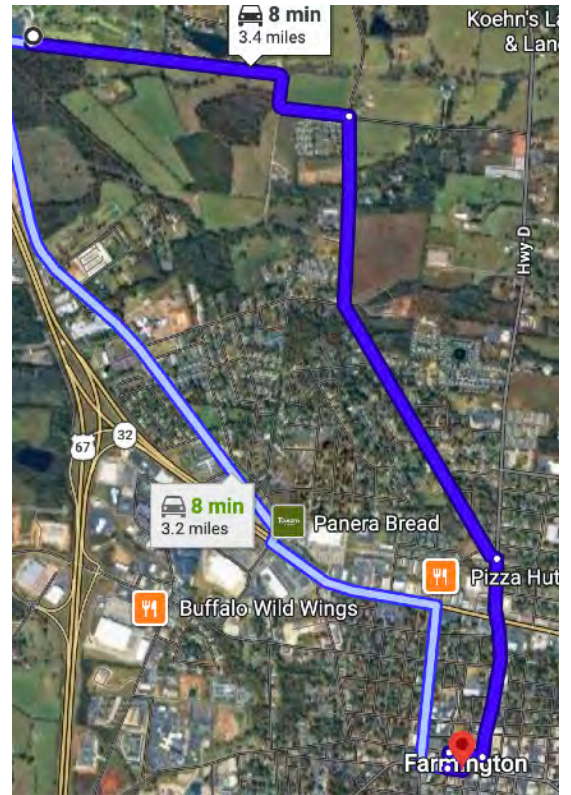

Crown Pointe Lodge,
4245 Hunt Rd, Farmington, MO 63640
to
Old No.102 Tap House
102 West Columbia St
Farmington, MO 63640

Link to Google Maps:
<https://maps.app.goo.gl/qbsCX7L3TZkZ3Vmq5>

Step 1 of 7
Head toward Green Briar Drive for 1.1 miles

Step 2 of 7

Turn right onto Hillsboro Road for 1.5 miles

Step 3 of 7

Turn right onto North Washington Street for 0.6 miles

Step 4 of 7
Turn right onto West Liberty Street for 0.1 miles

Step 5 of 7
Turn left onto North Franklin Street for 253 feet

Step 6 of 7

Turn left at the 1st cross street onto West Columbia Street for 253 feet

Step 7 of 7

You have arrived at our dinner location
The Old no. 102 Tap House
102 W Columbia St, Farmington, MO 63640