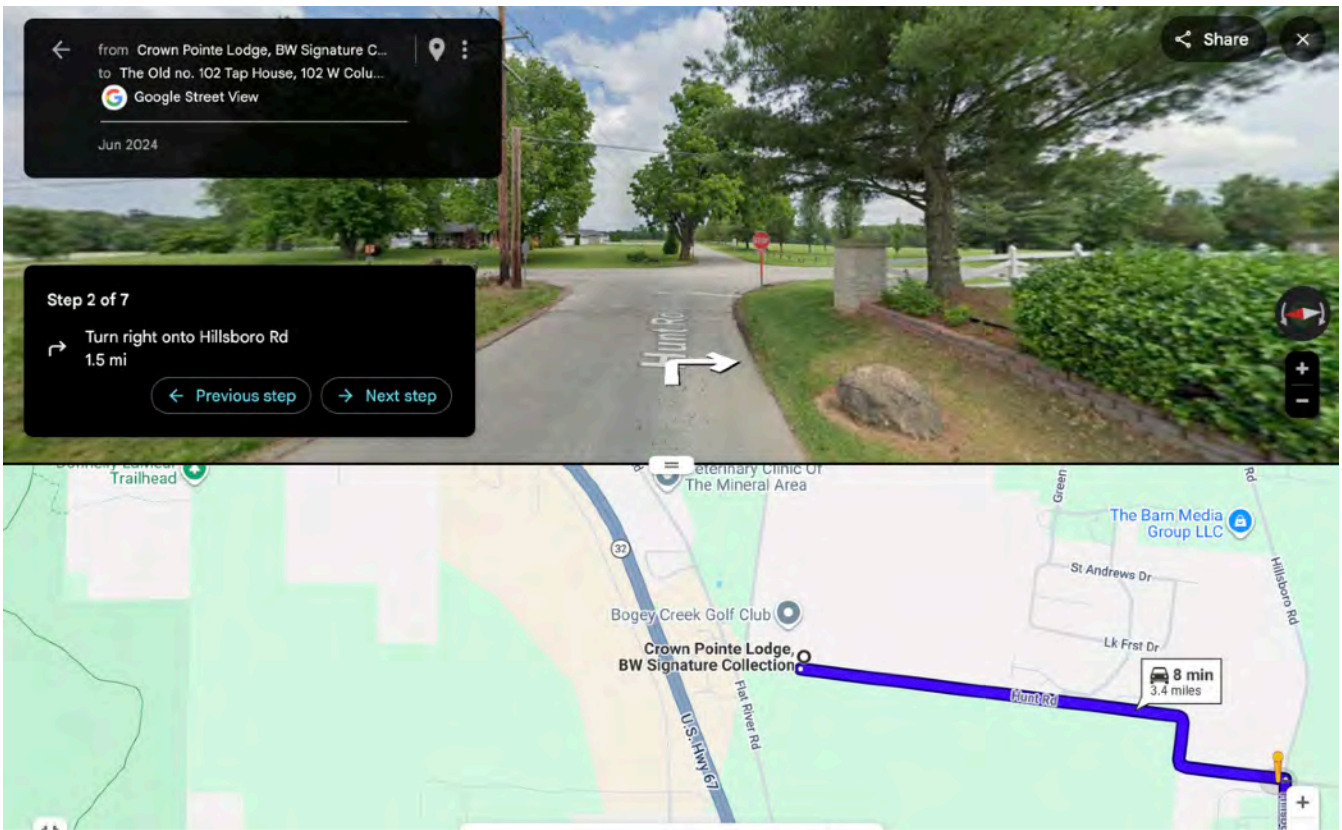

Crown Pointe Lodge,
4245 Hunt Rd, Farmington, MO 63640
to
Old No.102 Tap House
102 West Columbia St
Farmington, MO 63640

Link to Google Maps:
<https://maps.app.goo.gl/qbsCX7L3TZkZ3Vmq5>

Step 1 of 7
Head toward Green Briar Drive for 1.1 miles

Step 2 of 7

Turn right onto Hillsboro Road for 1.5 miles

Step 3 of 7

Turn right onto North Washington Street for 0.6 miles

Step 4 of 7
Turn right onto West Liberty Street for 0.1 miles

Step 5 of 7
Turn left onto North Franklin Street for 253 feet

Step 6 of 7

Turn left at the 1st cross street onto West Columbia Street for 253 feet

Step 7 of 7

You have arrived at our dinner location
The Old no. 102 Tap House
102 W Columbia St, Farmington, MO 63640