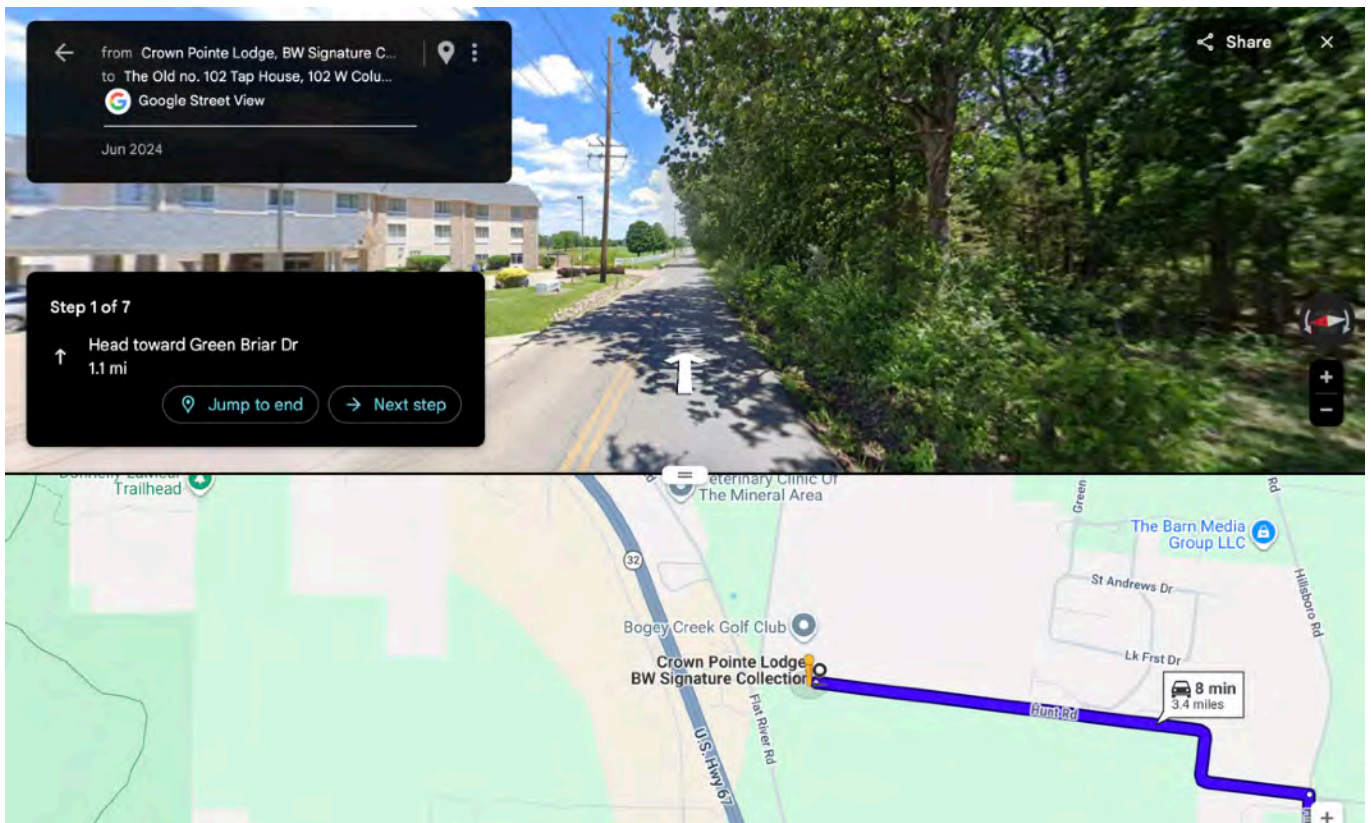

Crown Pointe Lodge,
4245 Hunt Rd, Farmington, MO 63640
to
Old No.102 Tap House
102 West Columbia St
Farmington, MO 63640

Link to Google Maps:
<https://maps.app.goo.gl/qbsCX7L3TZkZ3Vmq5>

Step 1 of 7
Head toward Green Briar Drive for 1.1 miles

Step 2 of 7

Turn right onto Hillsboro Road for 1.5 miles

Step 3 of 7

Turn right onto North Washington Street for 0.6 miles

Step 4 of 7
Turn right onto West Liberty Street for 0.1 miles

Step 5 of 7
Turn left onto North Franklin Street for 253 feet

Step 6 of 7

Turn left at the 1st cross street onto West Columbia Street for 253 feet

Step 7 of 7

You have arrived at our dinner location
The Old no. 102 Tap House
102 W Columbia St, Farmington, MO 63640