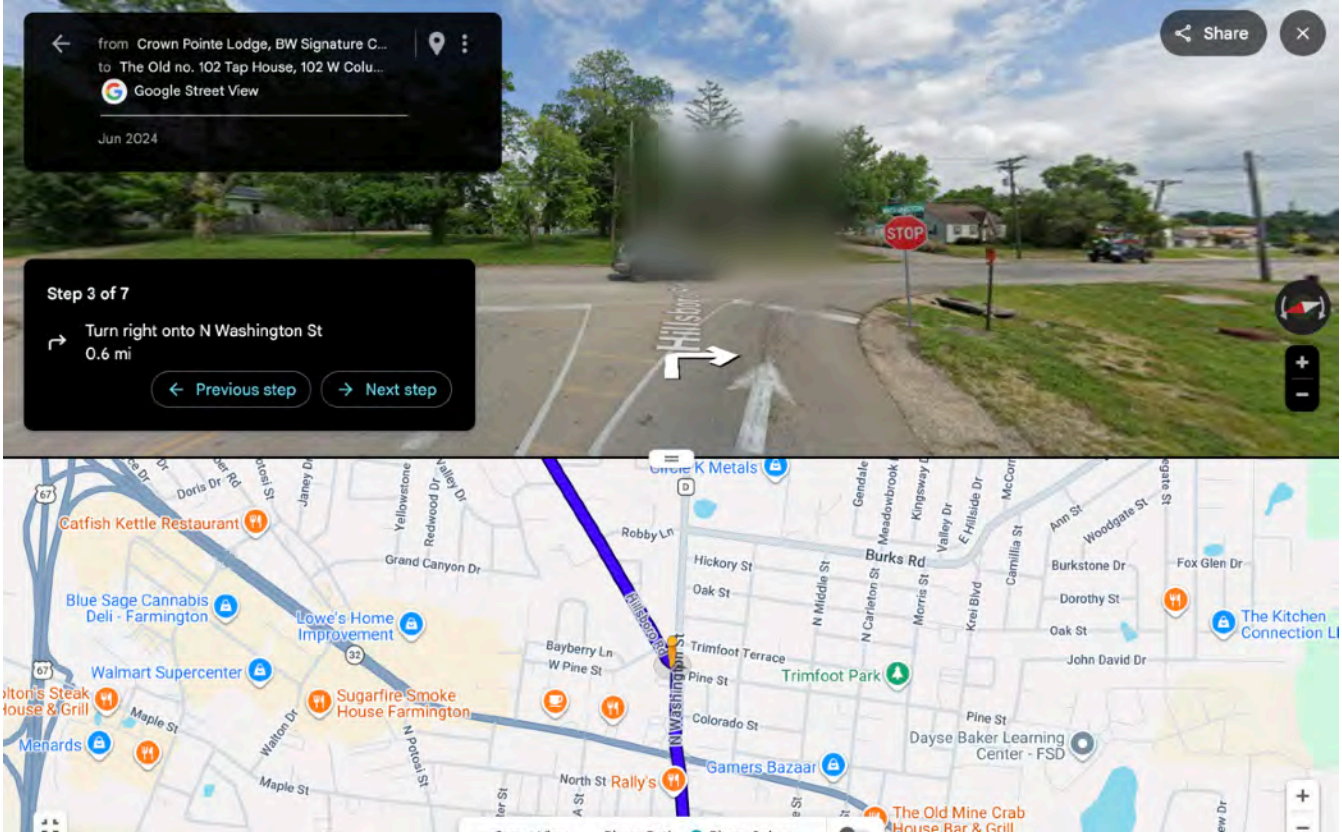

Crown Pointe Lodge,
4245 Hunt Rd, Farmington, MO 63640
to
Old No.102 Tap House
102 West Columbia St
Farmington, MO 63640

Link to Google Maps:
<https://maps.app.goo.gl/qbsCX7L3TZkZ3Vmq5>

Step 1 of 7
Head toward Green Briar Drive for 1.1 miles

Step 2 of 7

Turn right onto Hillsboro Road for 1.5 miles

Step 3 of 7

Turn right onto North Washington Street for 0.6 miles

Step 4 of 7
Turn right onto West Liberty Street for 0.1 miles

Step 5 of 7
Turn left onto North Franklin Street for 253 feet

Step 6 of 7

Turn left at the 1st cross street onto West Columbia Street for 253 feet

Step 7 of 7

You have arrived at our dinner location
The Old no. 102 Tap House
102 W Columbia St, Farmington, MO 63640