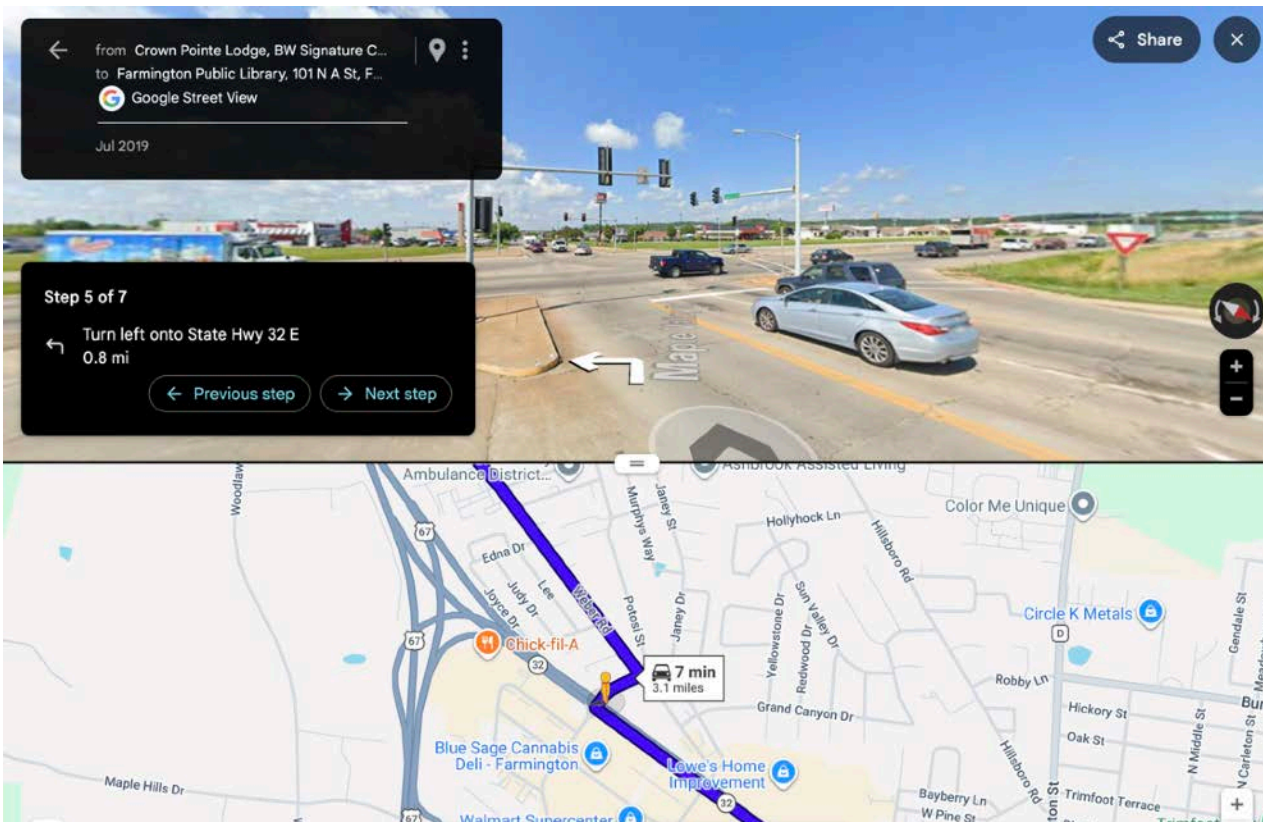

Crown Pointe Lodge,
4245 Hunt Rd, Farmington, MO 63640
to
Farmington Public Library
Sarah Barton Murphy Community Room
101 North A St.
Farmington, Missouri 63640

Please use the Liberty St. entrance on the south side of the building

Link to Google Maps:

<https://maps.app.goo.gl/An4B5yXYZK6PsM2p9>

Step 1 of 7
Head toward Hurryville Road for 0.1 miles

Step 2 of 7
Turn left onto Flat River Road for 1.0 mile

Step 3 of 7
Continue onto Weber Road for 0.6 miles

Step 4 of 7

Turn right onto Maple Valley Dr fiveor 0.1 miles

Step 5 of 7

Turn left onto State Highway 32 E for 0.8 miles

Step 6 of 7
Turn right onto North A Street for 0.4 miles

Step 7 of 7
Farmington Public Library
101 N A St, Farmington, MO 63640
Please use the Liberty St. entrance on the south side of the building