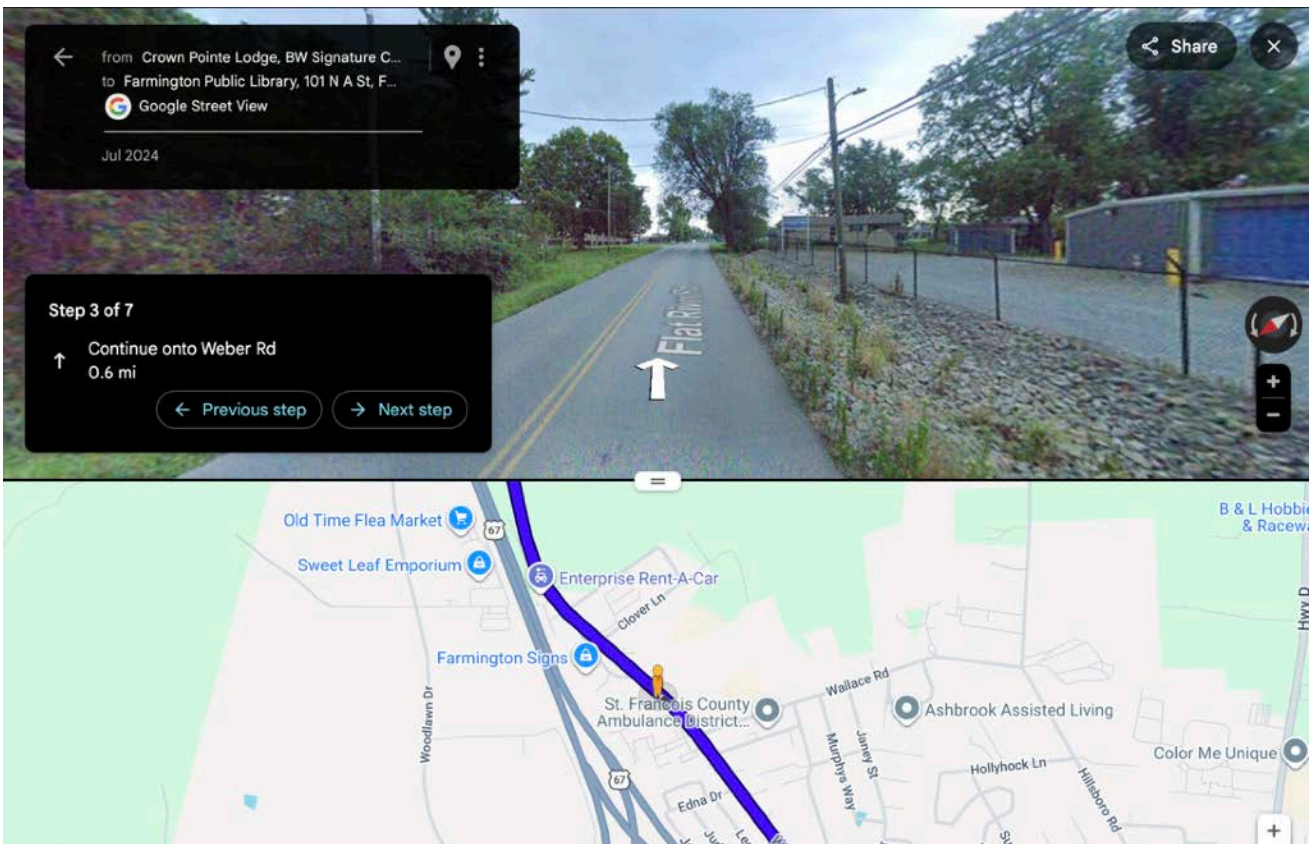

Crown Pointe Lodge,
4245 Hunt Rd, Farmington, MO 63640
to
Farmington Public Library
Sarah Barton Murphy Community Room
101 North A St.
Farmington, Missouri 63640

Please use the Liberty St. entrance on the south side of the building

Link to Google Maps:

<https://maps.app.goo.gl/An4B5yXYZK6PsM2p9>

Step 1 of 7
Head toward Hurryville Road for 0.1 miles

Step 2 of 7
Turn left onto Flat River Road for 1.0 mile

Step 3 of 7
Continue onto Weber Road for 0.6 miles

Step 4 of 7

Turn right onto Maple Valley Dr fiveor 0.1 miles

Step 5 of 7

Turn left onto State Highway 32 E for 0.8 miles

Step 6 of 7
Turn right onto North A Street for 0.4 miles

Step 7 of 7
Farmington Public Library
101 N A St, Farmington, MO 63640
Please use the Liberty St. entrance on the south side of the building