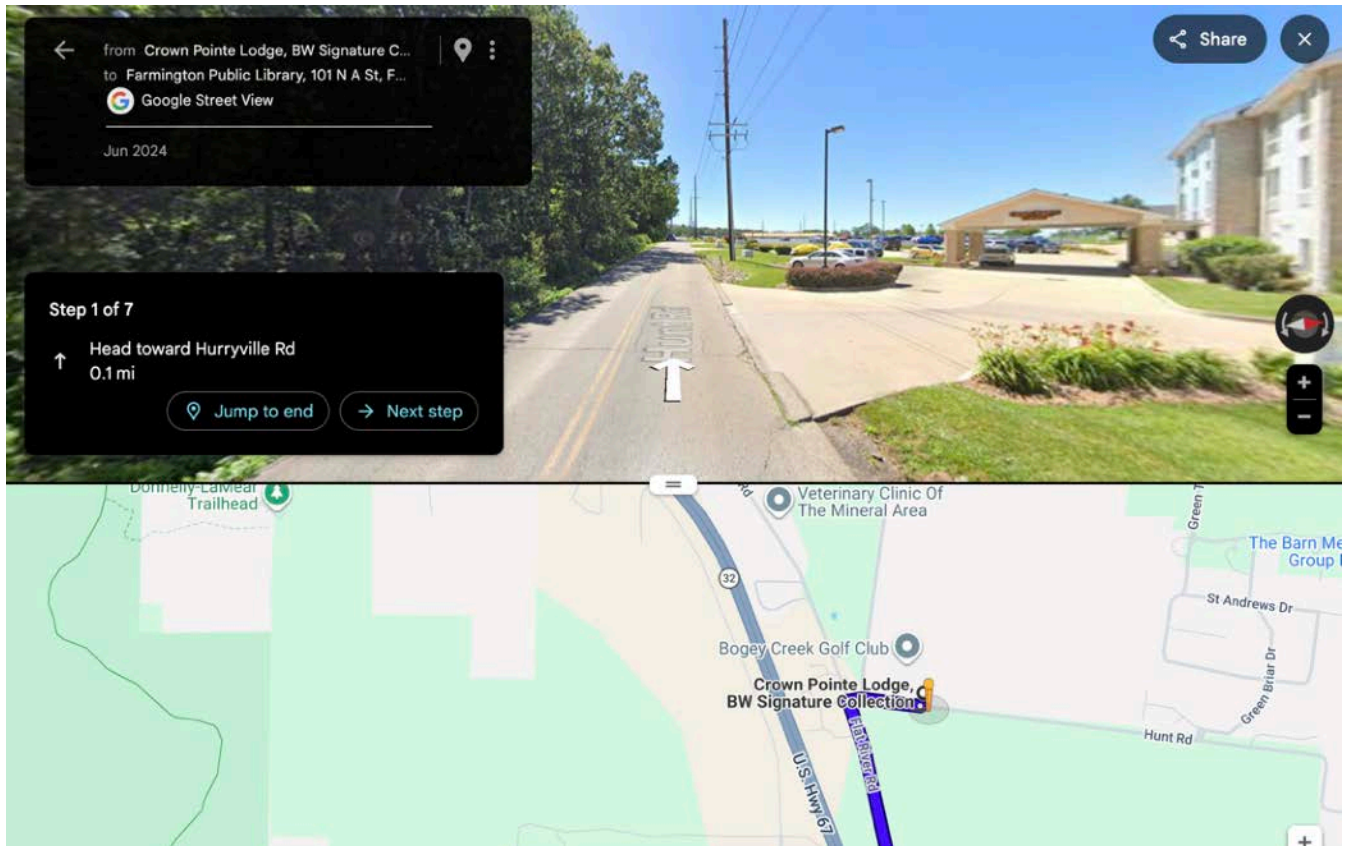

Crown Pointe Lodge,
4245 Hunt Rd, Farmington, MO 63640
to
Farmington Public Library
Sarah Barton Murphy Community Room
101 North A St.
Farmington, Missouri 63640

Please use the Liberty St. entrance on the south side of the building

Link to Google Maps:

<https://maps.app.goo.gl/An4B5yXYZK6PsM2p9>

Step 1 of 7
Head toward Hurryville Road for 0.1 miles

Step 2 of 7
Turn left onto Flat River Road for 1.0 mile

Step 3 of 7
Continue onto Weber Road for 0.6 miles

Step 4 of 7

Turn right onto Maple Valley Dr fiveor 0.1 miles

Step 5 of 7

Turn left onto State Highway 32 E for 0.8 miles

Step 6 of 7
Turn right onto North A Street for 0.4 miles

Step 7 of 7
Farmington Public Library
101 N A St, Farmington, MO 63640
Please use the Liberty St. entrance on the south side of the building