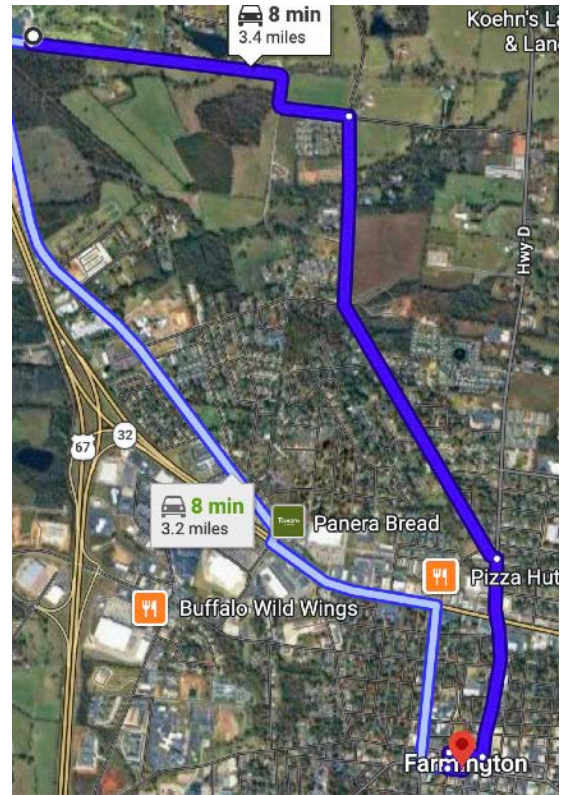

Crown Pointe Lodge,
4245 Hunt Rd, Farmington, MO 63640
to
Farmington Public Library
Sarah Barton Murphy Community Room
101 North A St.
Farmington, Missouri 63640

Please use the Liberty St. entrance on the south side of the building

Link to Google Maps:

<https://maps.app.goo.gl/An4B5yXYZK6PsM2p9>

Step 1 of 7
Head toward Hurryville Road for 0.1 miles

Step 2 of 7
Turn left onto Flat River Road for 1.0 mile

Step 3 of 7
Continue onto Weber Road for 0.6 miles

Step 4 of 7

Turn right onto Maple Valley Dr fiveor 0.1 miles

Step 5 of 7

Turn left onto State Highway 32 E for 0.8 miles

Step 6 of 7
Turn right onto North A Street for 0.4 miles

Step 7 of 7
Farmington Public Library
101 N A St, Farmington, MO 63640
Please use the Liberty St. entrance on the south side of the building