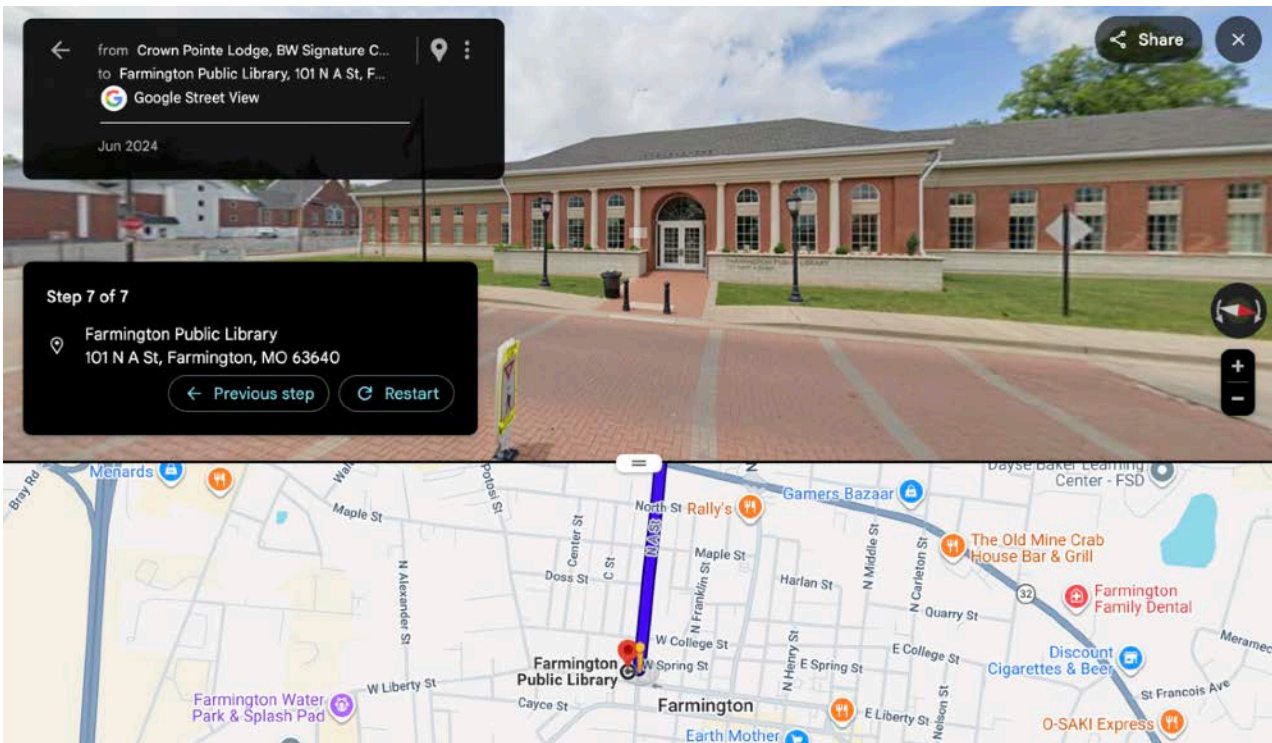

Crown Pointe Lodge,
4245 Hunt Rd, Farmington, MO 63640
to
Farmington Public Library
Sarah Barton Murphy Community Room
101 North A St.
Farmington, Missouri 63640

Please use the Liberty St. entrance on the south side of the building

Link to Google Maps:

<https://maps.app.goo.gl/An4B5yXYZK6PsM2p9>

Step 1 of 7
Head toward Hurryville Road for 0.1 miles

Step 2 of 7
Turn left onto Flat River Road for 1.0 mile

Step 3 of 7
Continue onto Weber Road for 0.6 miles

Step 4 of 7

Turn right onto Maple Valley Dr fiveor 0.1 miles

Step 5 of 7

Turn left onto State Highway 32 E for 0.8 miles

Step 6 of 7
Turn right onto North A Street for 0.4 miles

Step 7 of 7
Farmington Public Library
101 N A St, Farmington, MO 63640
Please use the Liberty St. entrance on the south side of the building