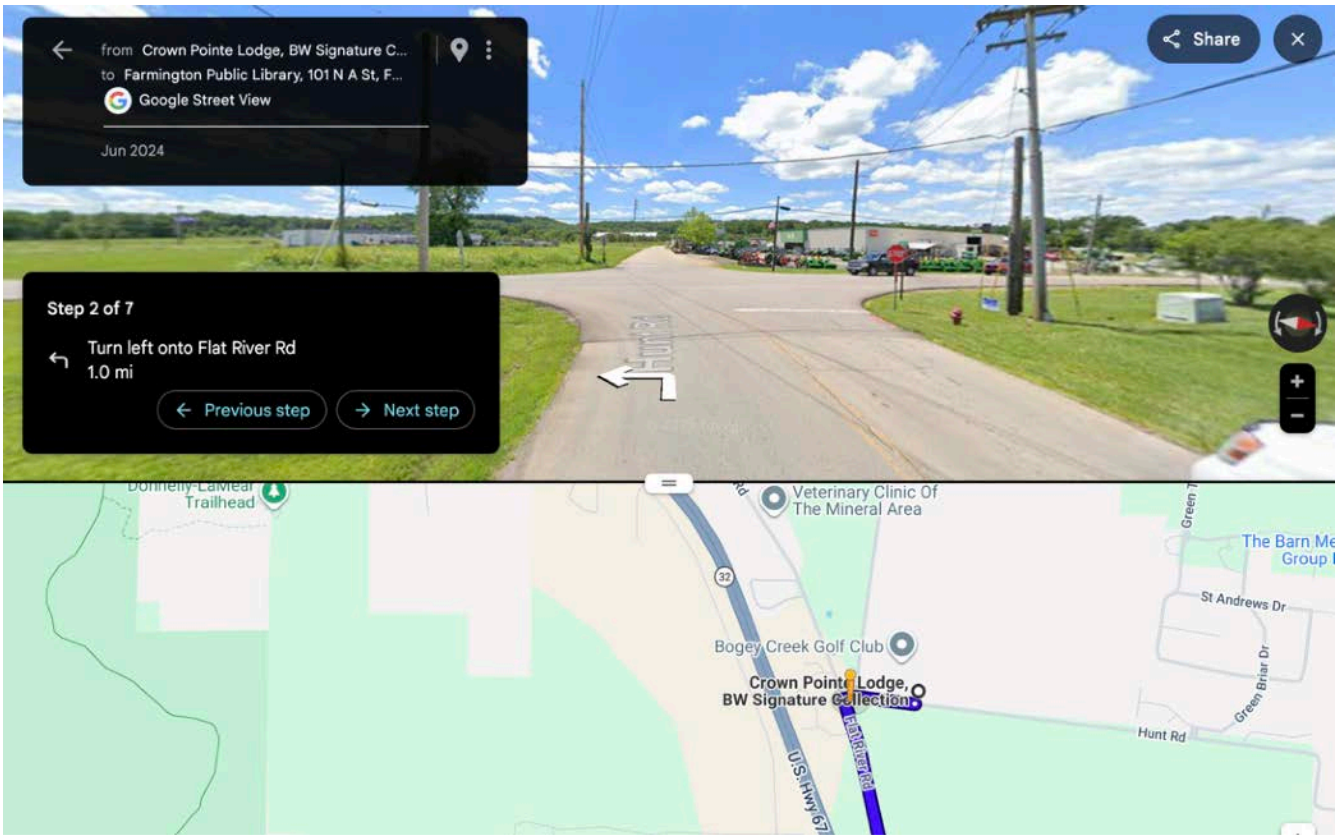

Crown Pointe Lodge,
4245 Hunt Rd, Farmington, MO 63640
to
Farmington Public Library
Sarah Barton Murphy Community Room
101 North A St.
Farmington, Missouri 63640

Please use the Liberty St. entrance on the south side of the building

Link to Google Maps:

<https://maps.app.goo.gl/An4B5yXYZK6PsM2p9>

Step 1 of 7
Head toward Hurryville Road for 0.1 miles

Step 2 of 7
Turn left onto Flat River Road for 1.0 mile

Step 3 of 7
Continue onto Weber Road for 0.6 miles

Step 4 of 7

Turn right onto Maple Valley Dr fiveor 0.1 miles

Step 5 of 7

Turn left onto State Highway 32 E for 0.8 miles

Step 6 of 7
Turn right onto North A Street for 0.4 miles

Step 7 of 7
Farmington Public Library
101 N A St, Farmington, MO 63640
Please use the Liberty St. entrance on the south side of the building