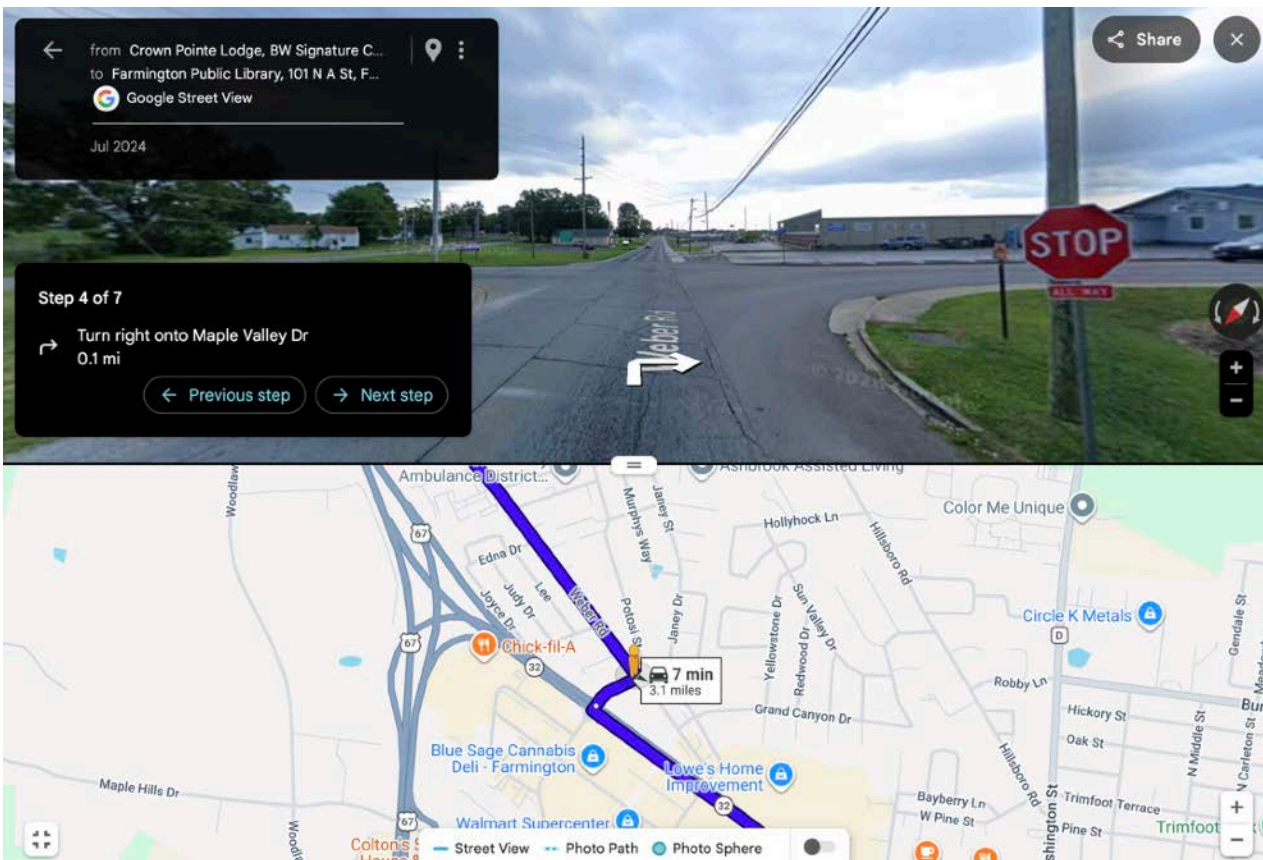

Crown Pointe Lodge,
4245 Hunt Rd, Farmington, MO 63640
to
Farmington Public Library
Sarah Barton Murphy Community Room
101 North A St.
Farmington, Missouri 63640

Please use the Liberty St. entrance on the south side of the building

Link to Google Maps:

<https://maps.app.goo.gl/An4B5yXYZK6PsM2p9>

Step 1 of 7
Head toward Hurryville Road for 0.1 miles

Step 2 of 7
Turn left onto Flat River Road for 1.0 mile

Step 3 of 7
Continue onto Weber Road for 0.6 miles

Step 4 of 7

Turn right onto Maple Valley Dr fiveor 0.1 miles

Step 5 of 7

Turn left onto State Highway 32 E for 0.8 miles

Step 6 of 7
Turn right onto North A Street for 0.4 miles

Step 7 of 7
Farmington Public Library
101 N A St, Farmington, MO 63640
Please use the Liberty St. entrance on the south side of the building