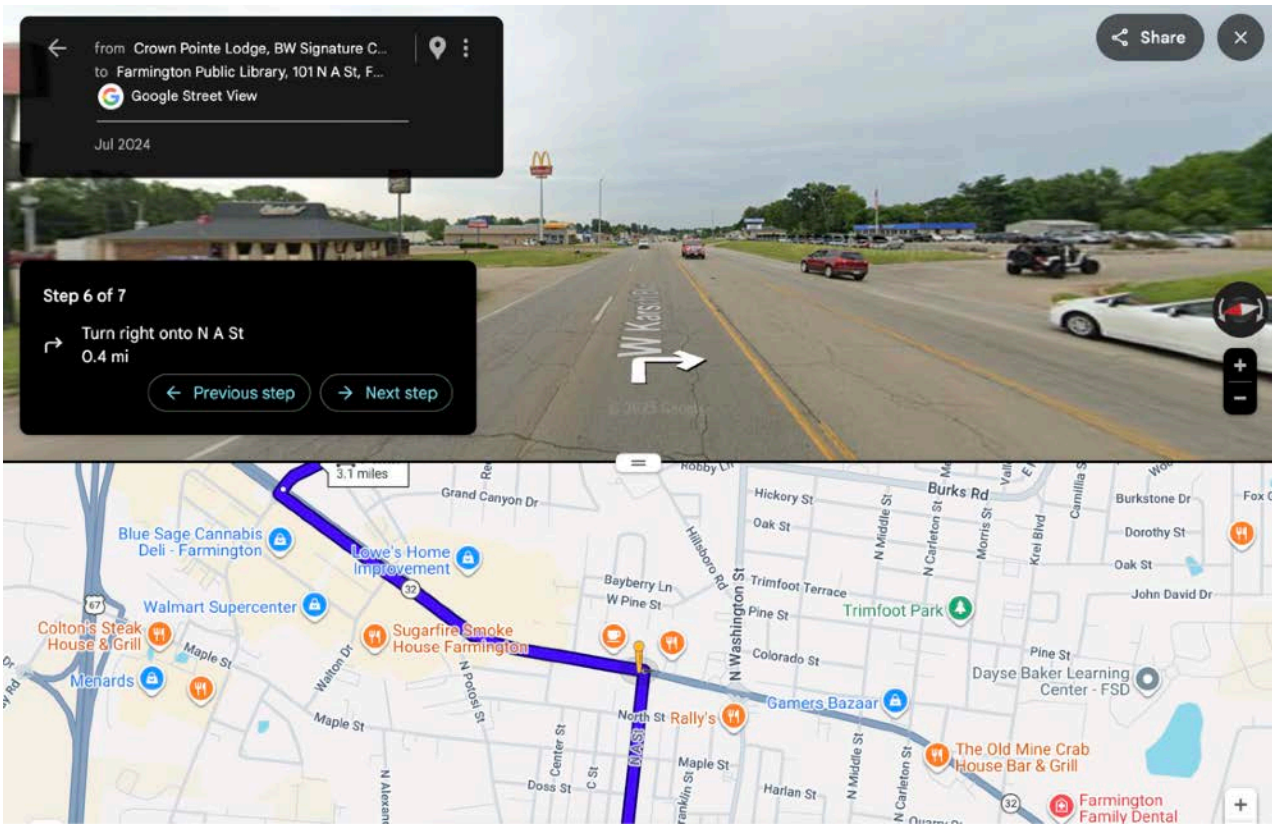

Crown Pointe Lodge,
4245 Hunt Rd, Farmington, MO 63640
to
Farmington Public Library
Sarah Barton Murphy Community Room
101 North A St.
Farmington, Missouri 63640

Please use the Liberty St. entrance on the south side of the building

Link to Google Maps:

<https://maps.app.goo.gl/An4B5yXYZK6PsM2p9>

Step 1 of 7
Head toward Hurryville Road for 0.1 miles

Step 2 of 7
Turn left onto Flat River Road for 1.0 mile

Step 3 of 7
Continue onto Weber Road for 0.6 miles

Step 4 of 7

Turn right onto Maple Valley Dr fiveor 0.1 miles

Step 5 of 7

Turn left onto State Highway 32 E for 0.8 miles

Step 6 of 7
Turn right onto North A Street for 0.4 miles

Step 7 of 7
Farmington Public Library
101 N A St, Farmington, MO 63640
Please use the Liberty St. entrance on the south side of the building