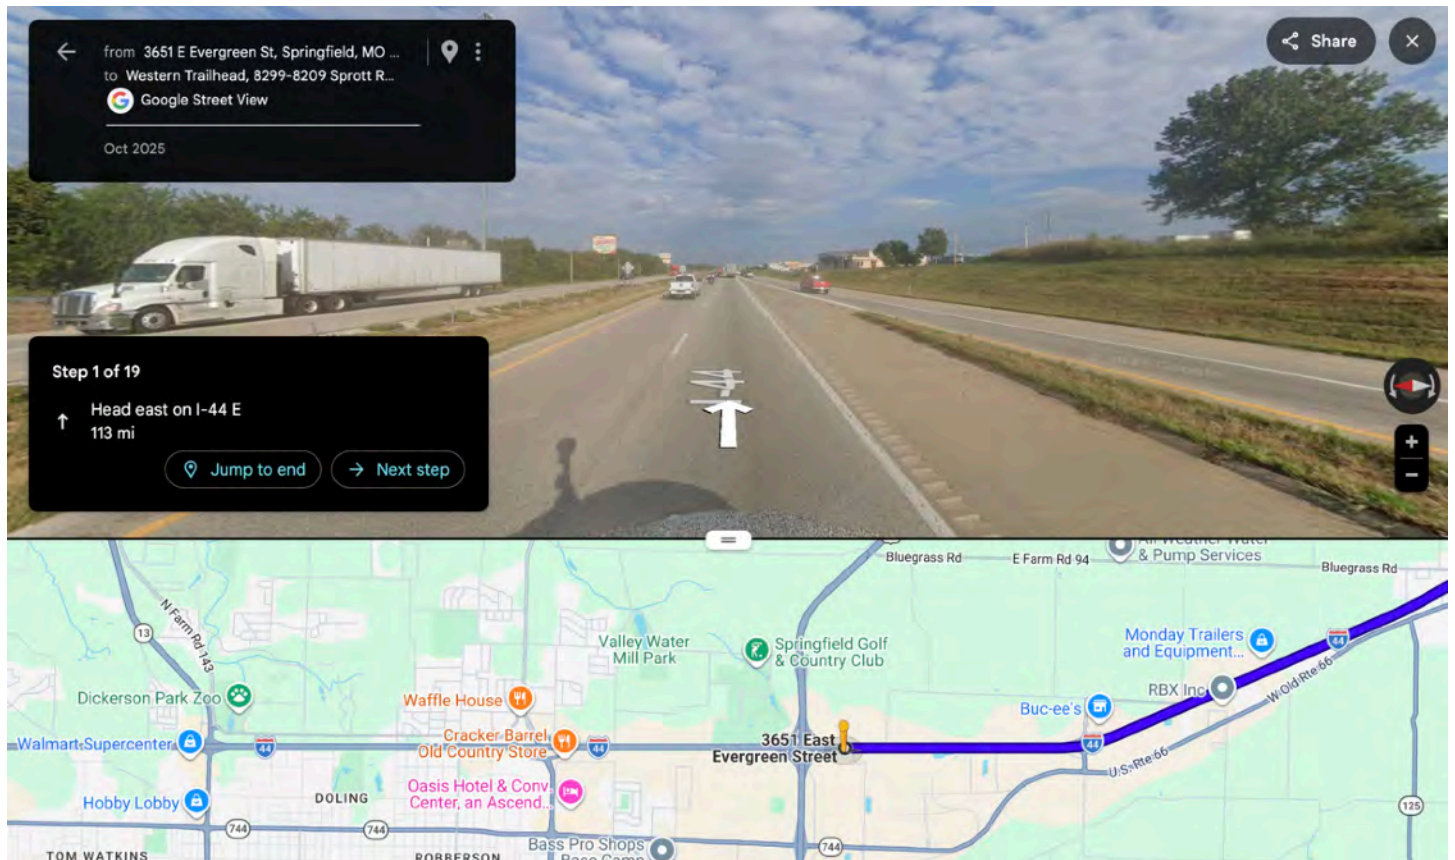

Springfield / Saint Robert / Rolla (I-44 East)

to Hickory Canyons Natural Area

GPS: 37.87231 -90.30240

Link to Google Maps:

From Springfield - <https://maps.app.goo.gl/U4pGTCRxVnxf6JiK7>

From Saint Robert - <https://maps.app.goo.gl/3vsq74hZV351idFF6>

From Rolla - <https://maps.app.goo.gl/vkT4QJuxsFeERcM87>

From Springfield Start Here

Step 1 of 19

Head east on I-44 East for 113 miles

From St Robert Start Here

Step 1 of 19

Head east on I-44 East for 35.5 miles

From Rolla Start Here

Step 1 of 19

Head east on I-44 East for 8.5 miles

Step 2 of 19

Take exit 195 for MO-68 / MO-8 toward Saint James for 0.1 miles

Step 3 of 19

Keep right and merge onto MO-68 E/MO-8 E/N Jefferson St/Old Rte 66 E/U.S. Bicycle Rte 66 for 108 ft

Step 4 of 19
Merge onto MO-68 East for 17.2 miles

Step 5 of 19
Turn right onto MO-8 East for 52.6 miles

Step 6 of 19

Turn right onto Short Street / Taylor Avenue for 0.5 miles

Step 7 of 19

Turn left onto Watts Street for 0.6 miles