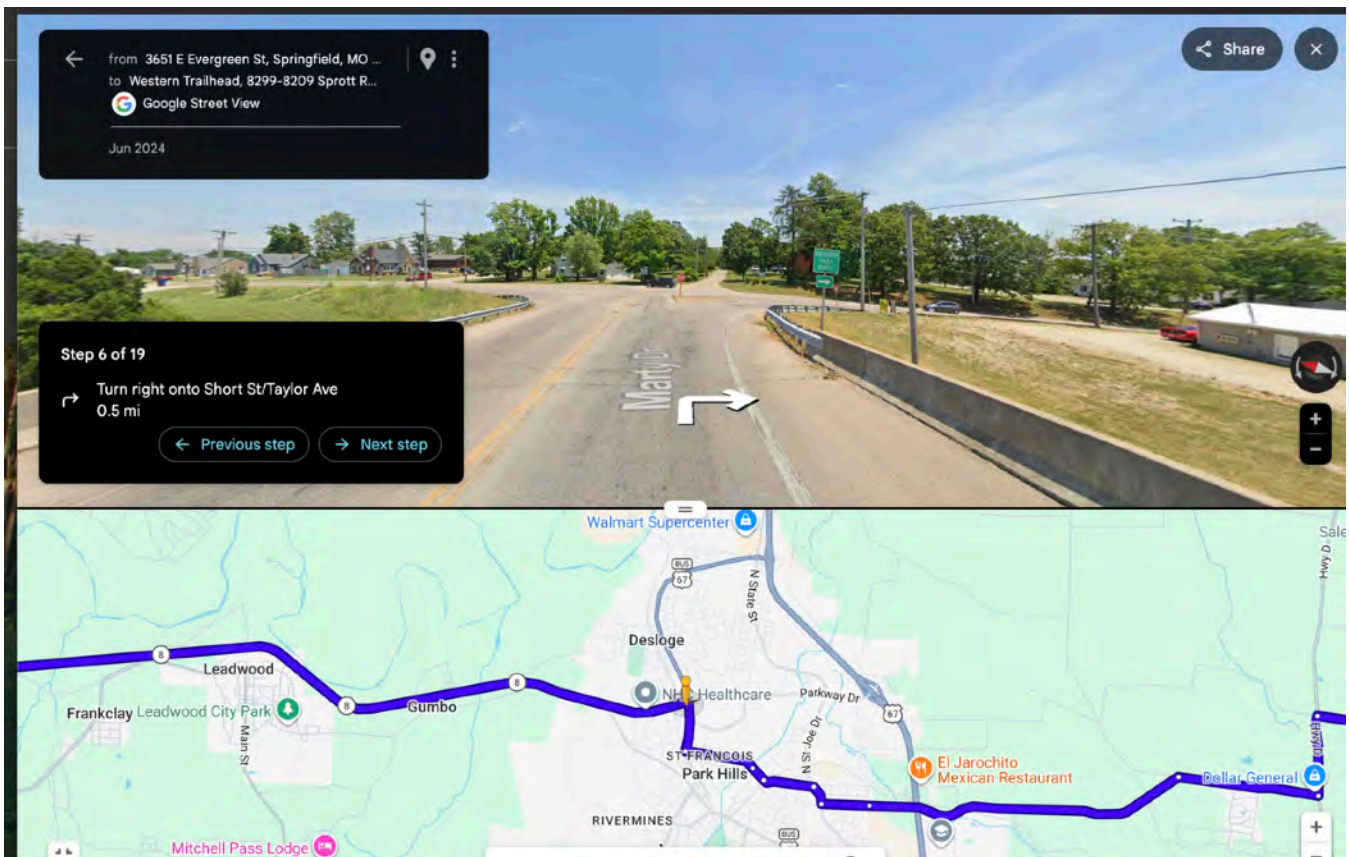

From Rolla - <https://maps.app.goo.gl/vkT4QJuxsFeERcM87>

From Springfield Start Here

Step 1 of 19

Head east on I-44 East for 113 miles

From St Robert Start Here

Step 1 of 19

Head east on I-44 East for 35.5 miles

From Rolla Start Here

Step 1 of 19

Head east on I-44 East for 8.5 miles

Step 2 of 19

Take exit 195 for MO-68 / MO-8 toward Saint James for 0.1 miles

Step 3 of 19

Keep right and merge onto MO-68 E/MO-8 E/N Jefferson St/Old Rte 66 E/U.S. Bicycle Rte 66 for 108 ft

Step 4 of 19
Merge onto MO-68 East for 17.2 miles

Step 5 of 19
Turn right onto MO-8 East for 52.6 miles

Step 6 of 19

Turn right onto Short Street / Taylor Avenue for 0.5 miles

Step 7 of 19

Turn left onto Watts Street for 0.6 miles

Step 8 of 19

Continue onto Juniper Street for 0.1 miles

Step 9 of 19

Continue onto Lewis Street for 0.4 miles

Step 10 of 19

Turn right onto N State Street /South St Joe Drive 0.2 miles

Step 11 of 19

Turn left onto Jefferson Street for 0.4 miles