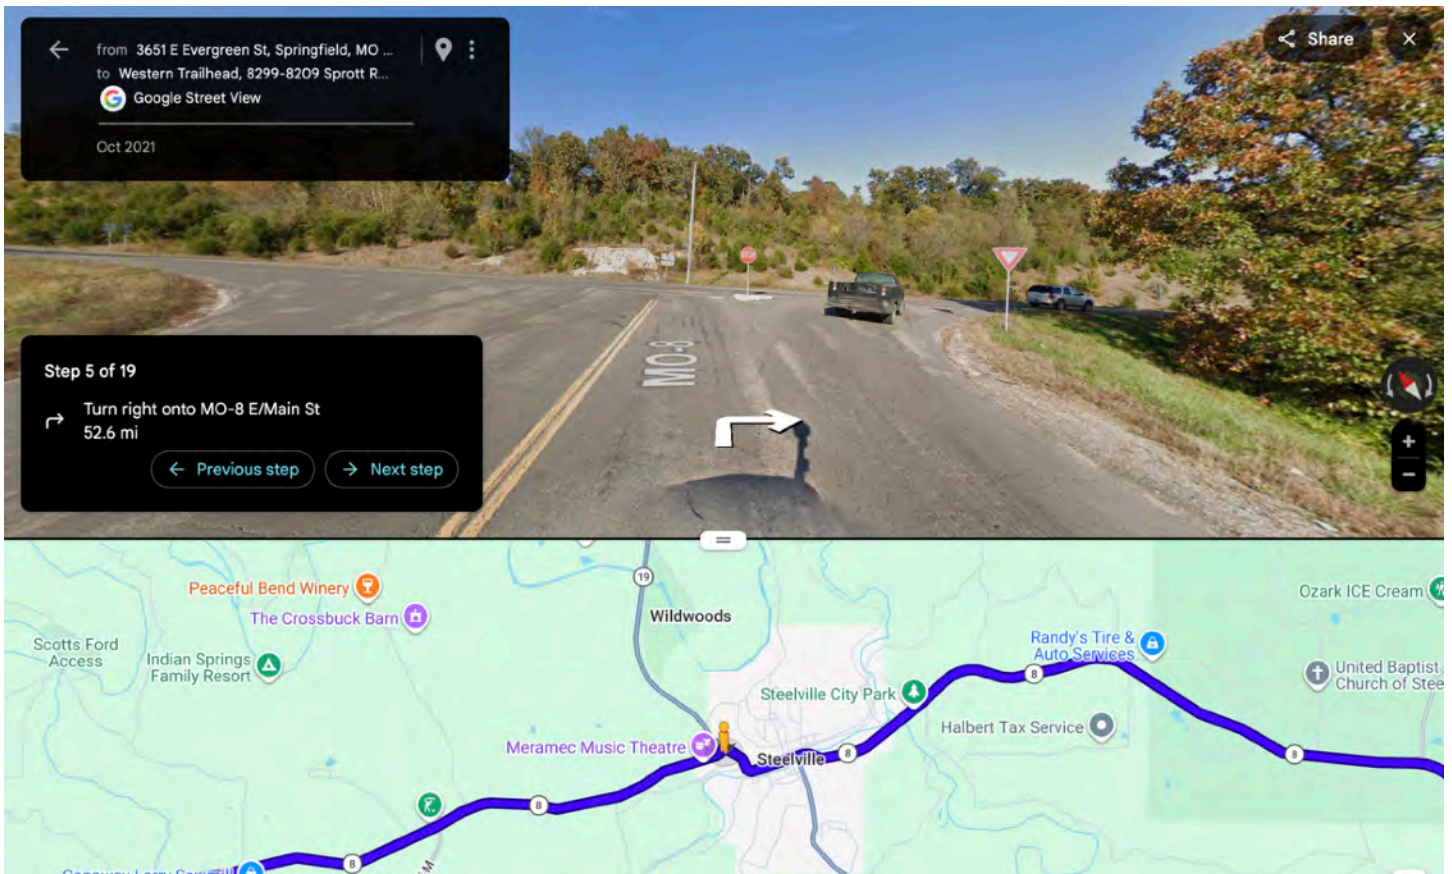

From Rolla - <https://maps.app.goo.gl/vkT4QJuxsFeERcM87>

From Springfield Start Here

Step 1 of 19

Head east on I-44 East for 113 miles

From St Robert Start Here

Step 1 of 19

Head east on I-44 East for 35.5 miles

From Rolla Start Here

Step 1 of 19

Head east on I-44 East for 8.5 miles

Step 2 of 19

Take exit 195 for MO-68 / MO-8 toward Saint James for 0.1 miles

Step 3 of 19

Keep right and merge onto MO-68 E/MO-8 E/N Jefferson St/Old Rte 66 E/U.S. Bicycle Rte 66 for 108 ft

Step 4 of 19
Merge onto MO-68 East for 17.2 miles

Step 5 of 19
Turn right onto MO-8 East for 52.6 miles

Step 6 of 19

Turn right onto Short Street / Taylor Avenue for 0.5 miles

Step 7 of 19

Turn left onto Watts Street for 0.6 miles

Step 8 of 19

Continue onto Juniper Street for 0.1 miles

Step 9 of 19

Continue onto Lewis Street for 0.4 miles

Step 10 of 19

Turn right onto N State Street /South St Joe Drive 0.2 miles

Step 11 of 19

Turn left onto Jefferson Street for 0.4 miles