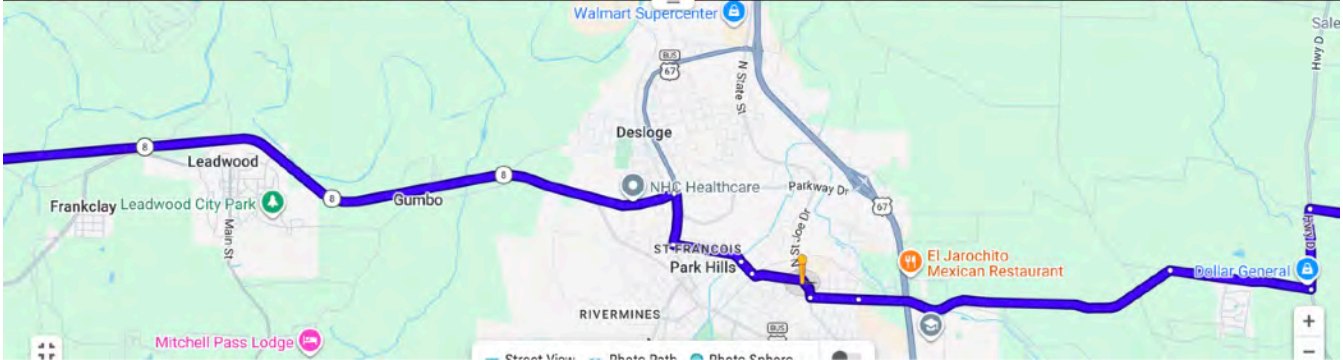

From Rolla Start Here

Step 1 of 19

Head east on I-44 East for 8.5 miles

Step 2 of 19

Take exit 195 for MO-68 / MO-8 toward Saint James for 0.1 miles

Step 3 of 19

Keep right and merge onto MO-68 E/MO-8 E/N Jefferson St/Old Rte 66 E/U.S. Bicycle Rte 66 for 108 ft

Step 4 of 19
Merge onto MO-68 East for 17.2 miles

Step 5 of 19
Turn right onto MO-8 East for 52.6 miles

Step 6 of 19

Turn right onto Short Street / Taylor Avenue for 0.5 miles

Step 7 of 19

Turn left onto Watts Street for 0.6 miles

Step 8 of 19

Continue onto Juniper Street for 0.1 miles

Step 9 of 19

Continue onto Lewis Street for 0.4 miles

Step 10 of 19

Turn right onto N State Street /South St Joe Drive 0.2 miles

Step 11 of 19

Turn left onto Jefferson Street for 0.4 miles