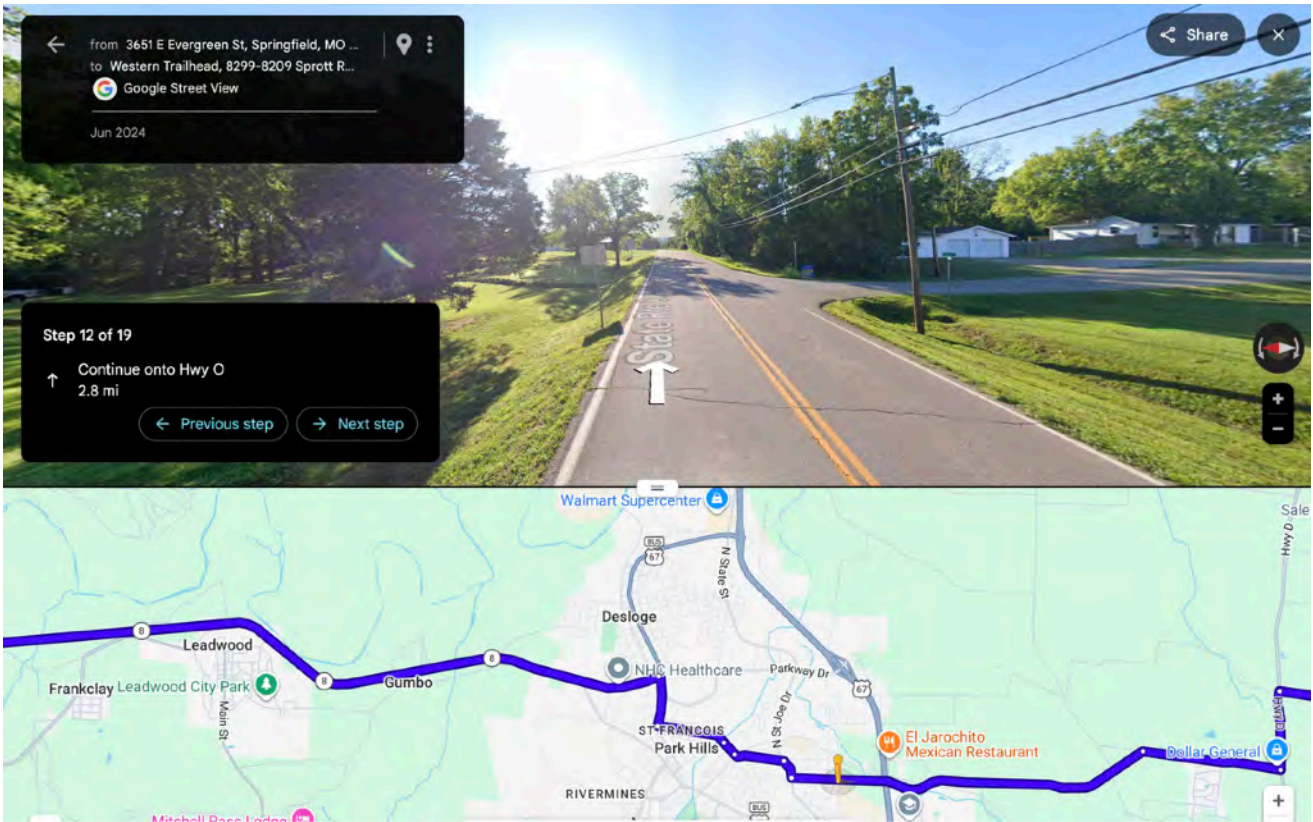

From Rolla Start Here

Step 1 of 19

Head east on I-44 East for 8.5 miles

Step 2 of 19

Take exit 195 for MO-68 / MO-8 toward Saint James for 0.1 miles

Step 3 of 19

Keep right and merge onto MO-68 E/MO-8 E/N Jefferson St/Old Rte 66 E/U.S. Bicycle Rte 66 for 108 ft

Step 4 of 19
Merge onto MO-68 East for 17.2 miles

Step 5 of 19
Turn right onto MO-8 East for 52.6 miles

Step 6 of 19

Turn right onto Short Street / Taylor Avenue for 0.5 miles

Step 7 of 19

Turn left onto Watts Street for 0.6 miles

Step 8 of 19

Continue onto Juniper Street for 0.1 miles

Step 9 of 19

Continue onto Lewis Street for 0.4 miles

Step 10 of 19

Turn right onto N State Street /South St Joe Drive 0.2 miles

Step 11 of 19

Turn left onto Jefferson Street for 0.4 miles

Step 12 of 19
Continue onto Hwy O for 2.8 miles

Step 13 of 19
Slight right onto State Route O / Highway O for 1.2 miles

Step 14 of 19
Turn left onto Hwy D for 0.7 miles

Step 15 of 19
Turn right onto State Rd HH for 1.8 miles