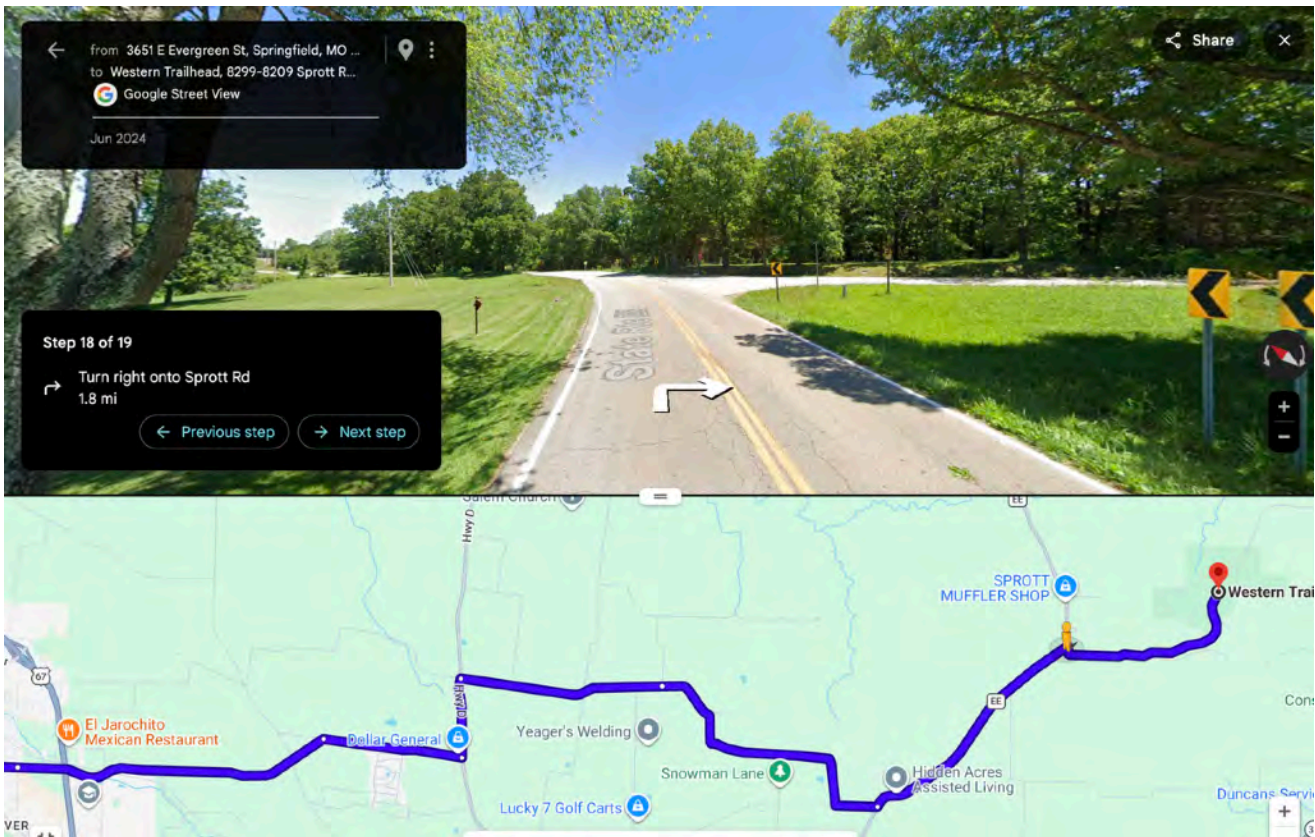

Step 4 of 19
Merge onto MO-68 East for 17.2 miles

Step 5 of 19
Turn right onto MO-8 East for 52.6 miles

Step 6 of 19

Turn right onto Short Street / Taylor Avenue for 0.5 miles

Step 7 of 19

Turn left onto Watts Street for 0.6 miles

Step 8 of 19

Continue onto Juniper Street for 0.1 miles

Step 9 of 19

Continue onto Lewis Street for 0.4 miles

Step 10 of 19

Turn right onto N State Street /South St Joe Drive 0.2 miles

Step 11 of 19

Turn left onto Jefferson Street for 0.4 miles

Step 12 of 19
Continue onto Hwy O for 2.8 miles

Step 13 of 19
Slight right onto State Route O / Highway O for 1.2 miles

Step 14 of 19
Turn left onto Hwy D for 0.7 miles

Step 15 of 19
Turn right onto State Rd HH for 1.8 miles

Step 18 of 19
Turn right onto Sprott Road for 1.8 miles

Step 19 of 19 You have reached our meeting point
Hickory Canyons Natural Area Western Trailhead
8299-8209 Sprott Road, New Offenburg, Missouri 63670