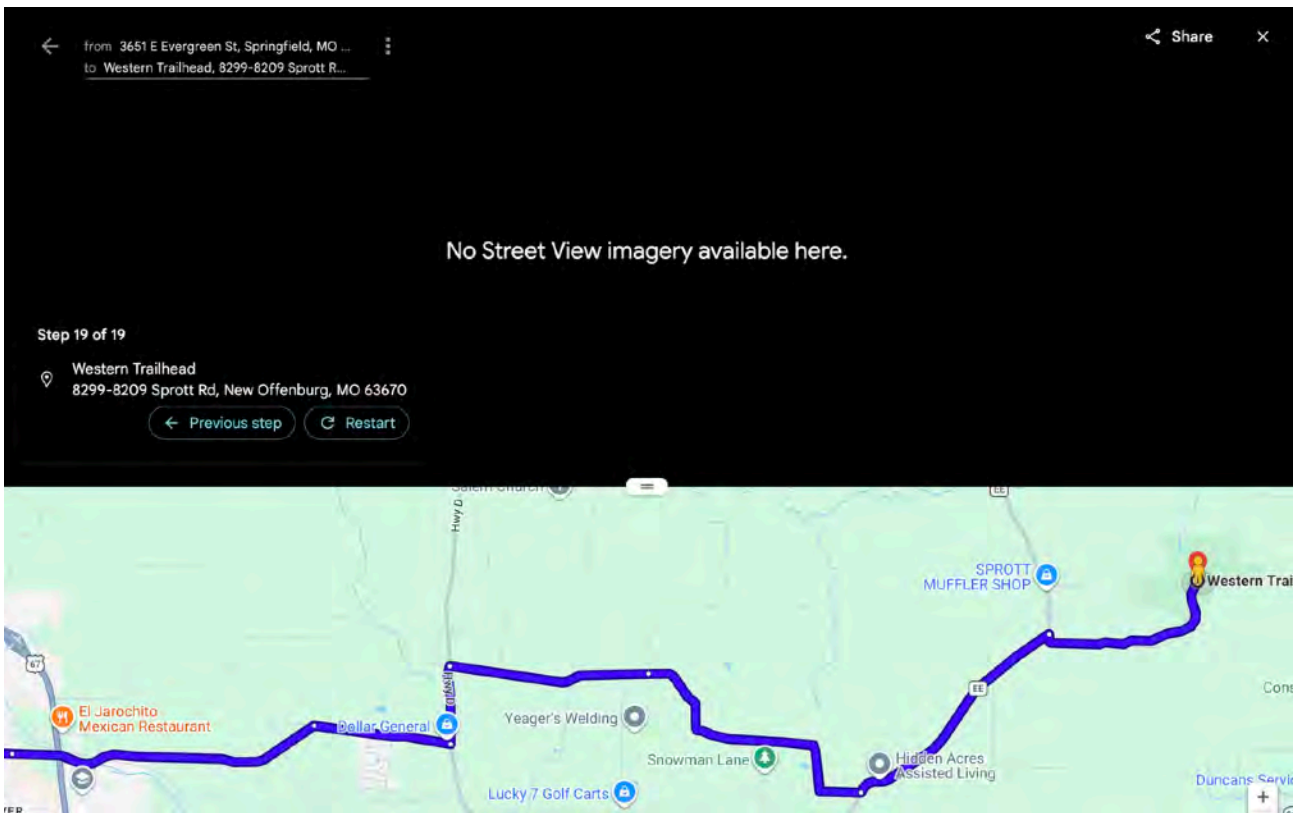

Springfield / Saint Robert / Rolla (I-44 East)

to Hickory Canyons Natural Area

GPS: 37.87231 -90.30240

Link to Google Maps:

From Springfield - <https://maps.app.goo.gl/U4pGTCRxVnxf6JiK7>

From Saint Robert - <https://maps.app.goo.gl/3vsq74hZV351idFF6>

Step 8 of 19

Continue onto Juniper Street for 0.1 miles

Step 9 of 19

Continue onto Lewis Street for 0.4 miles

Step 10 of 19

Turn right onto N State Street /South St Joe Drive 0.2 miles

Step 11 of 19

Turn left onto Jefferson Street for 0.4 miles

Step 12 of 19
Continue onto Hwy O for 2.8 miles

Step 13 of 19
Slight right onto State Route O / Highway O for 1.2 miles

Step 14 of 19
Turn left onto Hwy D for 0.7 miles

Step 15 of 19
Turn right onto State Rd HH for 1.8 miles

Step 18 of 19
Turn right onto Sprott Road for 1.8 miles

Step 19 of 19 You have reached our meeting point
Hickory Canyons Natural Area Western Trailhead
8299-8209 Sprott Road, New Offenburg, Missouri 63670