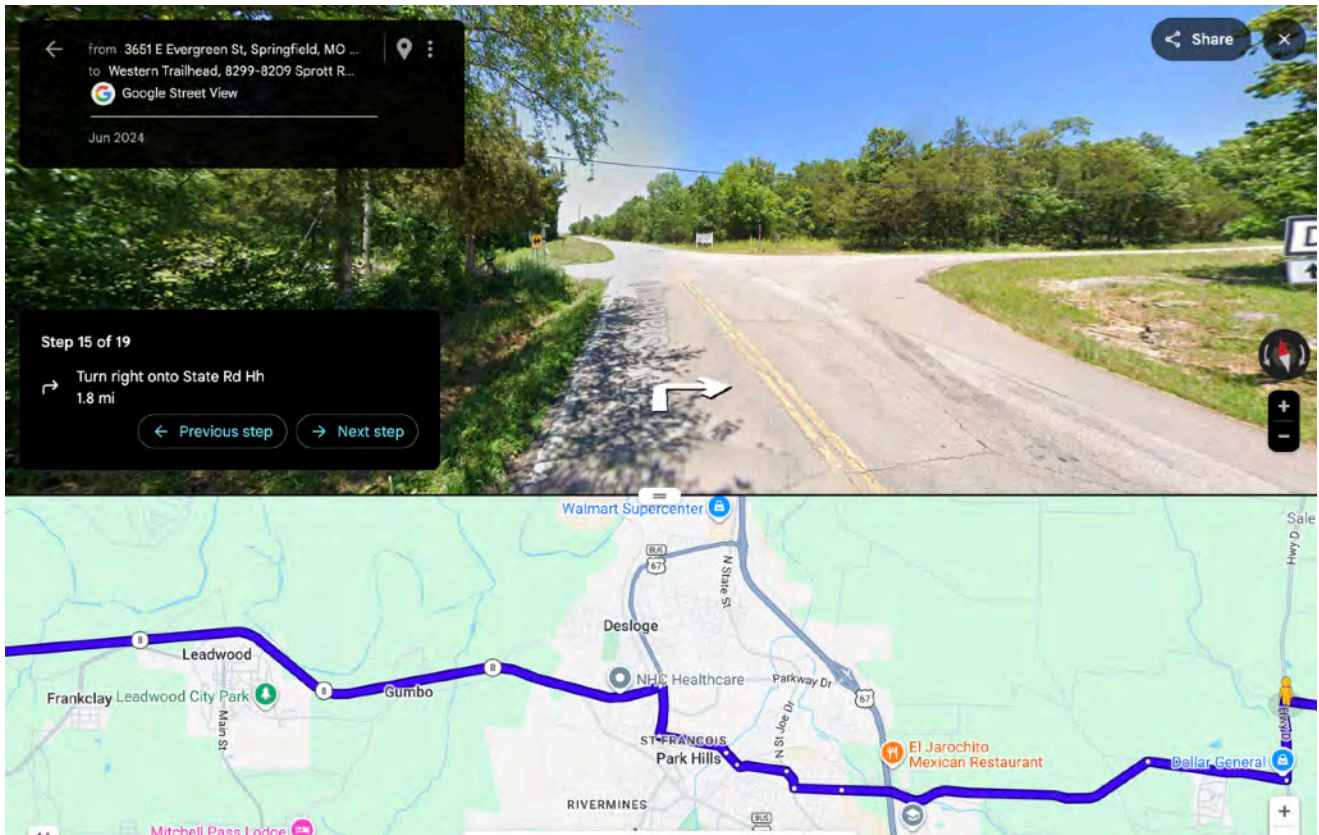

From Rolla Start Here

Step 1 of 19

Head east on I-44 East for 8.5 miles

Step 2 of 19

Take exit 195 for MO-68 / MO-8 toward Saint James for 0.1 miles

Step 3 of 19

Keep right and merge onto MO-68 E/MO-8 E/N Jefferson St/Old Rte 66 E/U.S. Bicycle Rte 66 for 108 ft

Step 4 of 19
Merge onto MO-68 East for 17.2 miles

Step 5 of 19
Turn right onto MO-8 East for 52.6 miles

Step 6 of 19

Turn right onto Short Street / Taylor Avenue for 0.5 miles

Step 7 of 19

Turn left onto Watts Street for 0.6 miles

Step 8 of 19

Continue onto Juniper Street for 0.1 miles

Step 9 of 19

Continue onto Lewis Street for 0.4 miles

Step 10 of 19

Turn right onto N State Street /South St Joe Drive 0.2 miles

Step 11 of 19

Turn left onto Jefferson Street for 0.4 miles

Step 12 of 19
Continue onto Hwy O for 2.8 miles

Step 13 of 19
Slight right onto State Route O / Highway O for 1.2 miles

Step 14 of 19
Turn left onto Hwy D for 0.7 miles

Step 15 of 19
Turn right onto State Rd HH for 1.8 miles