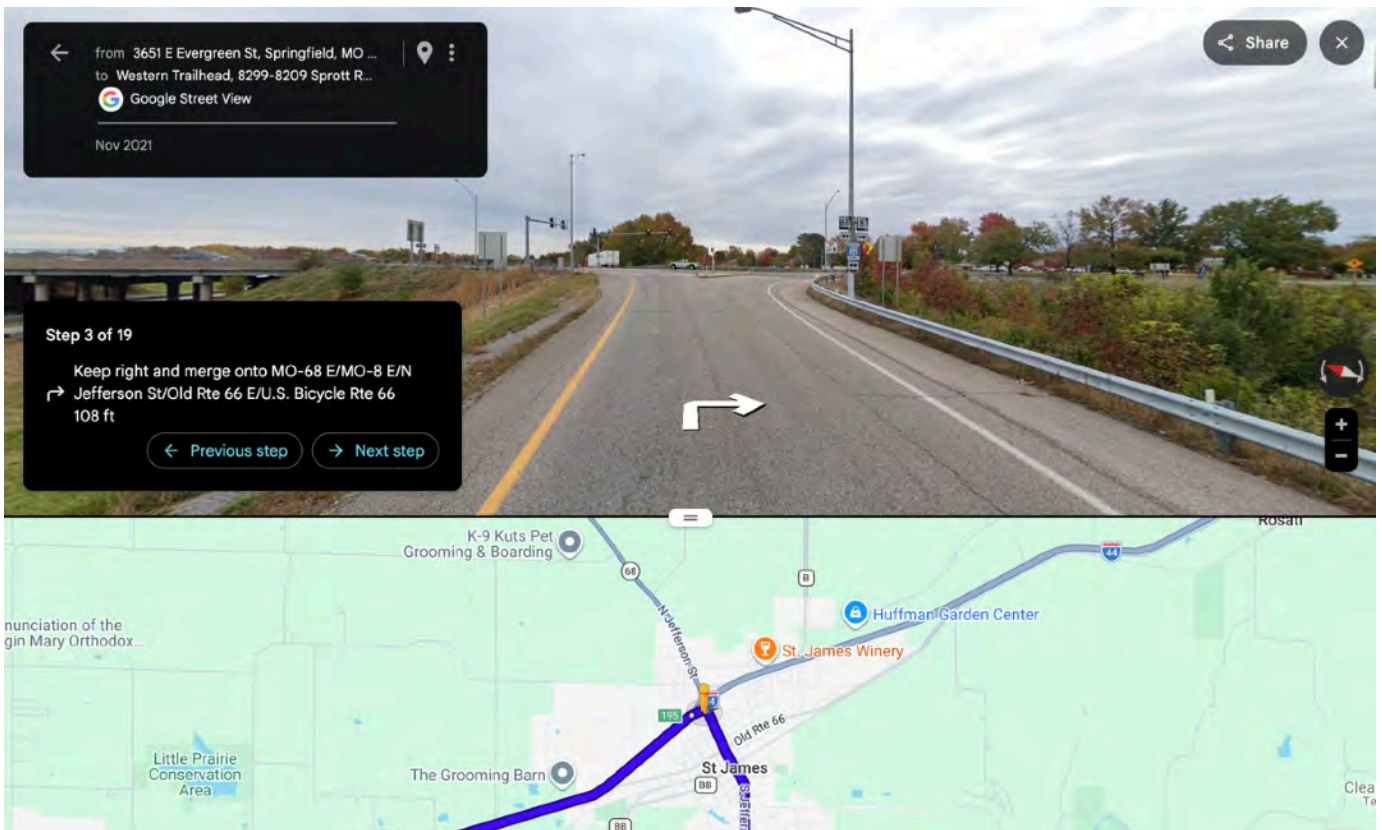

From Rolla - <https://maps.app.goo.gl/vkT4QJuxsFeERcM87>

From Springfield Start Here

Step 1 of 19

Head east on I-44 East for 113 miles

From St Robert Start Here

Step 1 of 19

Head east on I-44 East for 35.5 miles

From Rolla Start Here

Step 1 of 19

Head east on I-44 East for 8.5 miles

Step 2 of 19

Take exit 195 for MO-68 / MO-8 toward Saint James for 0.1 miles

Step 3 of 19

Keep right and merge onto MO-68 E/MO-8 E/N Jefferson St/Old Rte 66 E/U.S. Bicycle Rte 66 for 108 ft

Step 4 of 19
Merge onto MO-68 East for 17.2 miles

Step 5 of 19
Turn right onto MO-8 East for 52.6 miles

Step 6 of 19

Turn right onto Short Street / Taylor Avenue for 0.5 miles

Step 7 of 19

Turn left onto Watts Street for 0.6 miles

Step 8 of 19

Continue onto Juniper Street for 0.1 miles

Step 9 of 19

Continue onto Lewis Street for 0.4 miles

Step 10 of 19

Turn right onto N State Street /South St Joe Drive 0.2 miles

Step 11 of 19

Turn left onto Jefferson Street for 0.4 miles