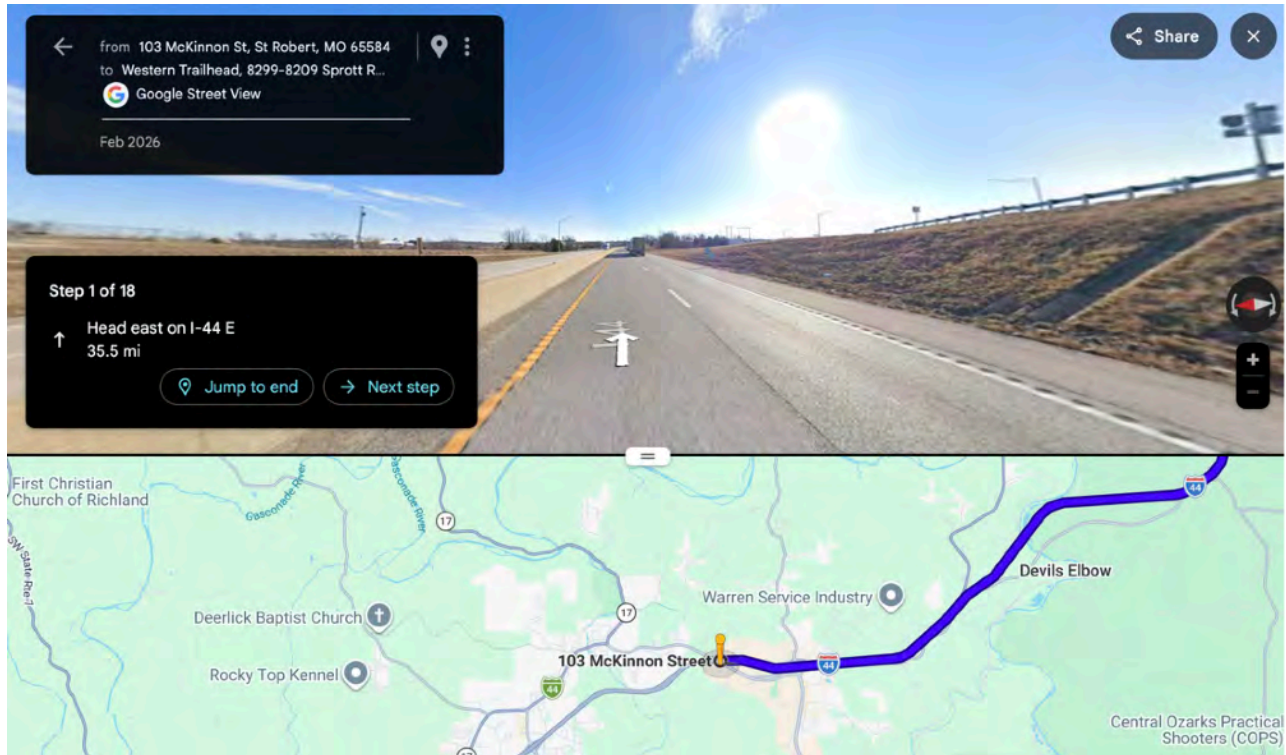

Springfield / Saint Robert / Rolla (I-44 East)

to Hickory Canyons Natural Area

GPS: 37.87231 -90.30240

Link to Google Maps:

From Springfield - <https://maps.app.goo.gl/U4pGTCRxVnxf6JiK7>

From Saint Robert - <https://maps.app.goo.gl/3vsq74hZV351idFF6>

From Rolla - <https://maps.app.goo.gl/vkT4QJuxsFeERcM87>

From Springfield Start Here

Step 1 of 19

Head east on I-44 East for 113 miles

From St Robert Start Here

Step 1 of 19

Head east on I-44 East for 35.5 miles

From Rolla Start Here

Step 1 of 19

Head east on I-44 East for 8.5 miles

Step 2 of 19

Take exit 195 for MO-68 / MO-8 toward Saint James for 0.1 miles

Step 3 of 19

Keep right and merge onto MO-68 E/MO-8 E/N Jefferson St/Old Rte 66 E/U.S. Bicycle Rte 66 for 108 ft

Step 4 of 19
Merge onto MO-68 East for 17.2 miles

Step 5 of 19
Turn right onto MO-8 East for 52.6 miles

Step 6 of 19

Turn right onto Short Street / Taylor Avenue for 0.5 miles

Step 7 of 19

Turn left onto Watts Street for 0.6 miles