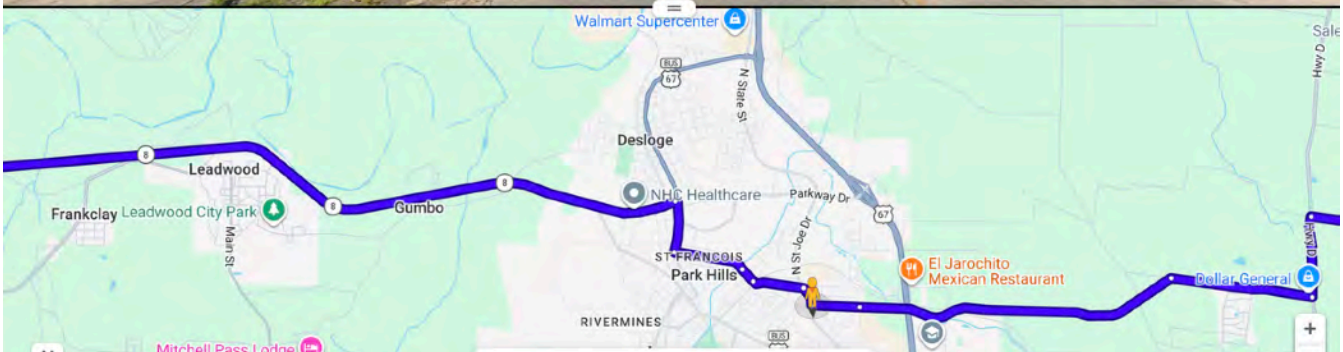

From Rolla Start Here

Step 1 of 19

Head east on I-44 East for 8.5 miles

Step 2 of 19

Take exit 195 for MO-68 / MO-8 toward Saint James for 0.1 miles

Step 3 of 19

Keep right and merge onto MO-68 E/MO-8 E/N Jefferson St/Old Rte 66 E/U.S. Bicycle Rte 66 for 108 ft

Step 4 of 19
Merge onto MO-68 East for 17.2 miles

Step 5 of 19
Turn right onto MO-8 East for 52.6 miles

Step 6 of 19

Turn right onto Short Street / Taylor Avenue for 0.5 miles

Step 7 of 19

Turn left onto Watts Street for 0.6 miles

Step 8 of 19

Continue onto Juniper Street for 0.1 miles

Step 9 of 19

Continue onto Lewis Street for 0.4 miles

Step 10 of 19

Turn right onto N State Street /South St Joe Drive 0.2 miles

Step 11 of 19

Turn left onto Jefferson Street for 0.4 miles

Step 12 of 19
Continue onto Hwy O for 2.8 miles

Step 13 of 19
Slight right onto State Route O / Highway O for 1.2 miles

Step 14 of 19
Turn left onto Hwy D for 0.7 miles

Step 15 of 19
Turn right onto State Rd HH for 1.8 miles