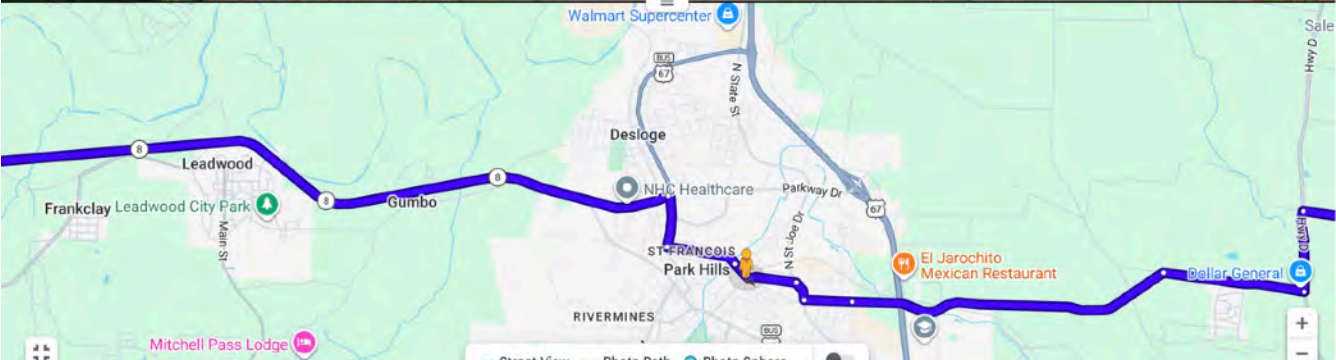

From Rolla - <https://maps.app.goo.gl/vkT4QJuxsFeERcM87>

From Springfield Start Here

Step 1 of 19

Head east on I-44 East for 113 miles

From St Robert Start Here

Step 1 of 19

Head east on I-44 East for 35.5 miles

From Rolla Start Here

Step 1 of 19

Head east on I-44 East for 8.5 miles

Step 2 of 19

Take exit 195 for MO-68 / MO-8 toward Saint James for 0.1 miles

Step 3 of 19

Keep right and merge onto MO-68 E/MO-8 E/N Jefferson St/Old Rte 66 E/U.S. Bicycle Rte 66 for 108 ft

Step 4 of 19
Merge onto MO-68 East for 17.2 miles

Step 5 of 19
Turn right onto MO-8 East for 52.6 miles

Step 6 of 19

Turn right onto Short Street / Taylor Avenue for 0.5 miles

Step 7 of 19

Turn left onto Watts Street for 0.6 miles

Step 8 of 19

Continue onto Juniper Street for 0.1 miles

Step 9 of 19

Continue onto Lewis Street for 0.4 miles

Step 10 of 19

Turn right onto N State Street /South St Joe Drive 0.2 miles

Step 11 of 19

Turn left onto Jefferson Street for 0.4 miles