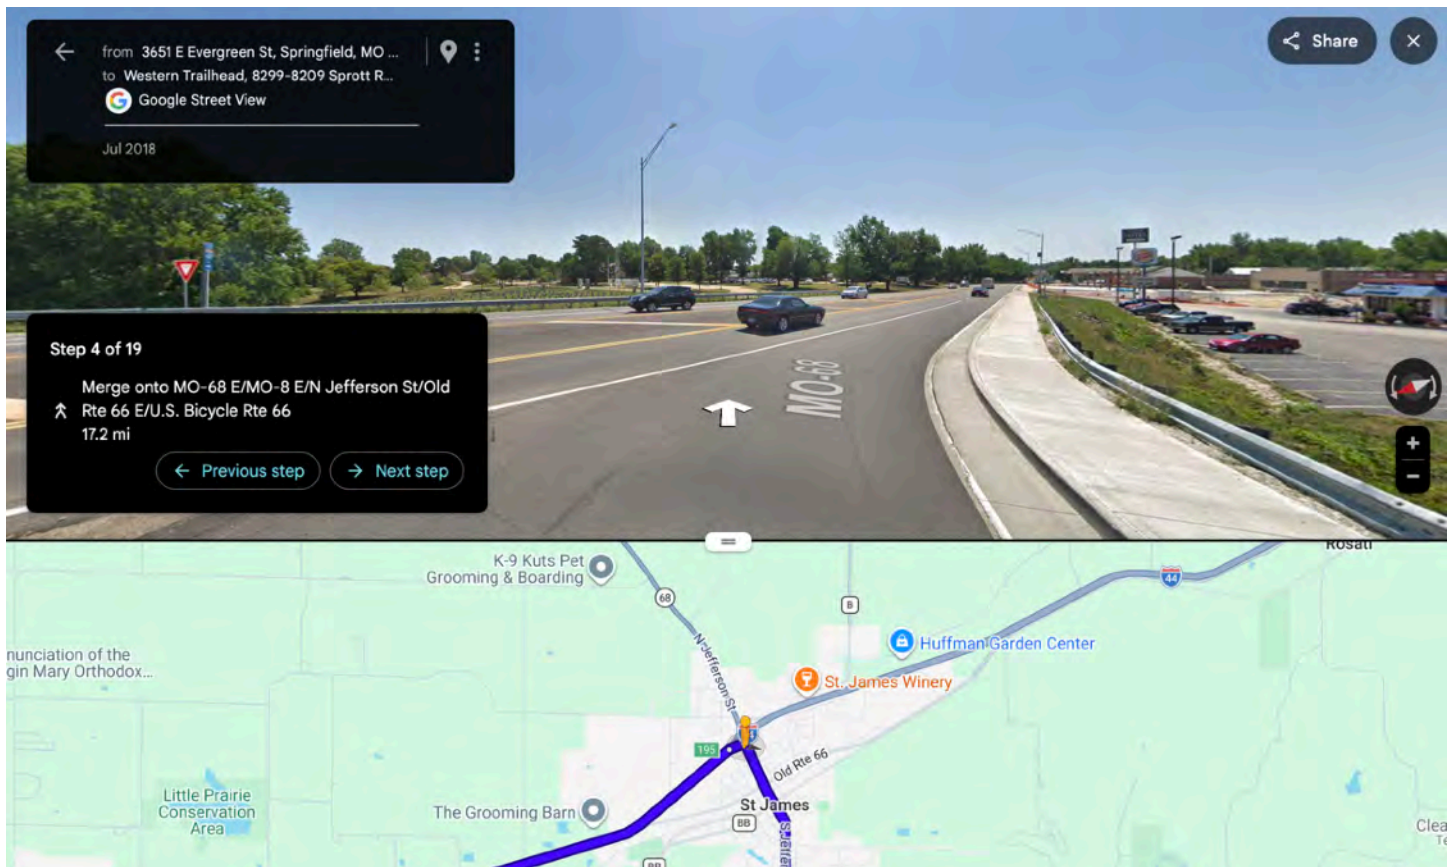

From Rolla - <https://maps.app.goo.gl/vkT4QJuxsFeERcM87>

From Springfield Start Here

Step 1 of 19

Head east on I-44 East for 113 miles

From St Robert Start Here

Step 1 of 19

Head east on I-44 East for 35.5 miles

From Rolla Start Here

Step 1 of 19

Head east on I-44 East for 8.5 miles

Step 2 of 19

Take exit 195 for MO-68 / MO-8 toward Saint James for 0.1 miles

Step 3 of 19

Keep right and merge onto MO-68 E/MO-8 E/N Jefferson St/Old Rte 66 E/U.S. Bicycle Rte 66 for 108 ft

Step 4 of 19
Merge onto MO-68 East for 17.2 miles

Step 5 of 19
Turn right onto MO-8 East for 52.6 miles

Step 6 of 19

Turn right onto Short Street / Taylor Avenue for 0.5 miles

Step 7 of 19

Turn left onto Watts Street for 0.6 miles

Step 8 of 19

Continue onto Juniper Street for 0.1 miles

Step 9 of 19

Continue onto Lewis Street for 0.4 miles

Step 10 of 19

Turn right onto N State Street /South St Joe Drive 0.2 miles

Step 11 of 19

Turn left onto Jefferson Street for 0.4 miles