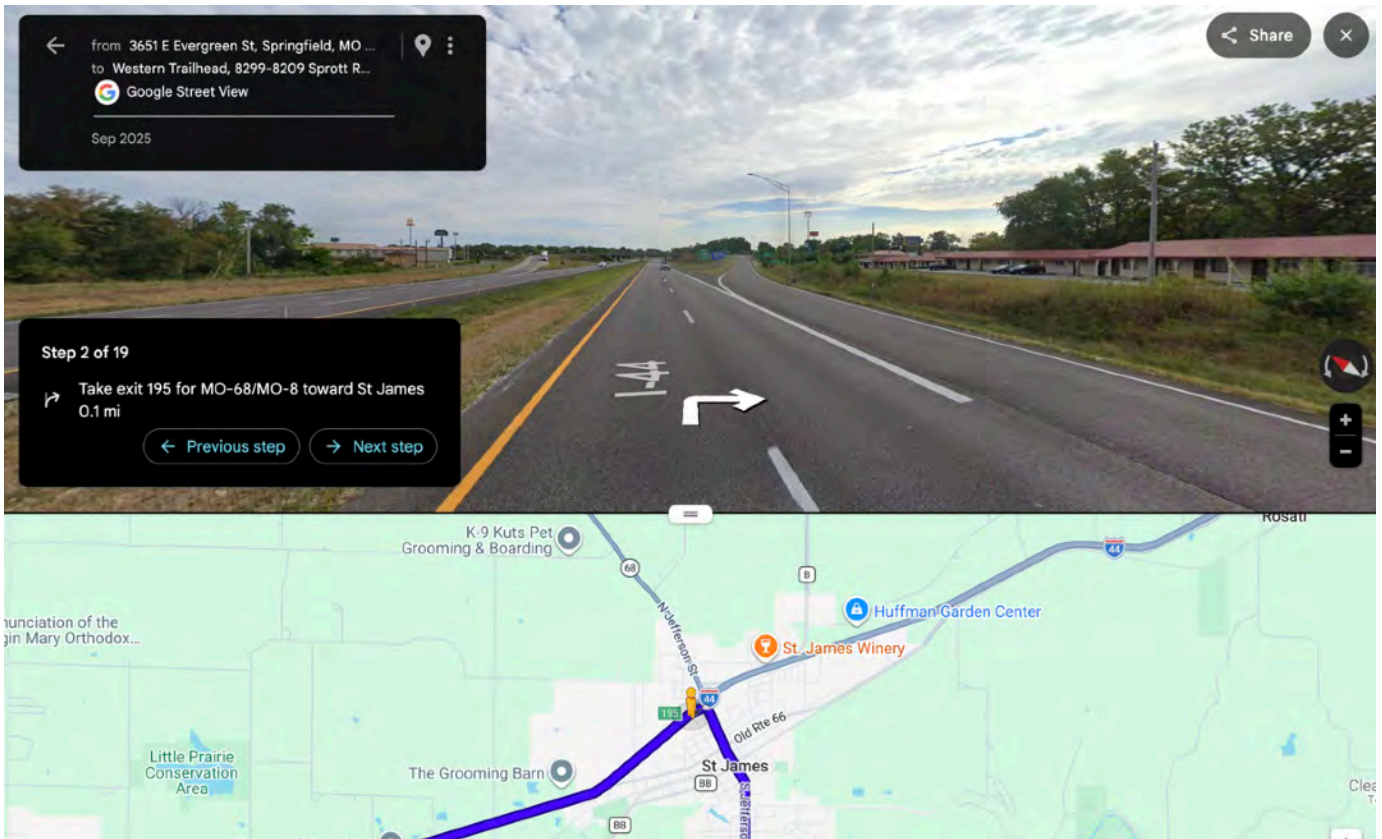

Springfield / Saint Robert / Rolla (I-44 East)

to Hickory Canyons Natural Area

GPS: 37.87231 -90.30240

Link to Google Maps:

From Springfield - <https://maps.app.goo.gl/U4pGTCRxVnxf6JiK7>

From Saint Robert - <https://maps.app.goo.gl/3vsq74hZV351idFF6>

From Rolla - <https://maps.app.goo.gl/vkT4QJuxsFeERcM87>

From Springfield Start Here

Step 1 of 19

Head east on I-44 East for 113 miles

From St Robert Start Here

Step 1 of 19

Head east on I-44 East for 35.5 miles

From Rolla Start Here

Step 1 of 19

Head east on I-44 East for 8.5 miles

Step 2 of 19

Take exit 195 for MO-68 / MO-8 toward Saint James for 0.1 miles

Step 3 of 19

Keep right and merge onto MO-68 E/MO-8 E/N Jefferson St/Old Rte 66 E/U.S. Bicycle Rte 66 for 108 ft

Step 4 of 19
Merge onto MO-68 East for 17.2 miles

Step 5 of 19
Turn right onto MO-8 East for 52.6 miles

Step 6 of 19

Turn right onto Short Street / Taylor Avenue for 0.5 miles

Step 7 of 19

Turn left onto Watts Street for 0.6 miles