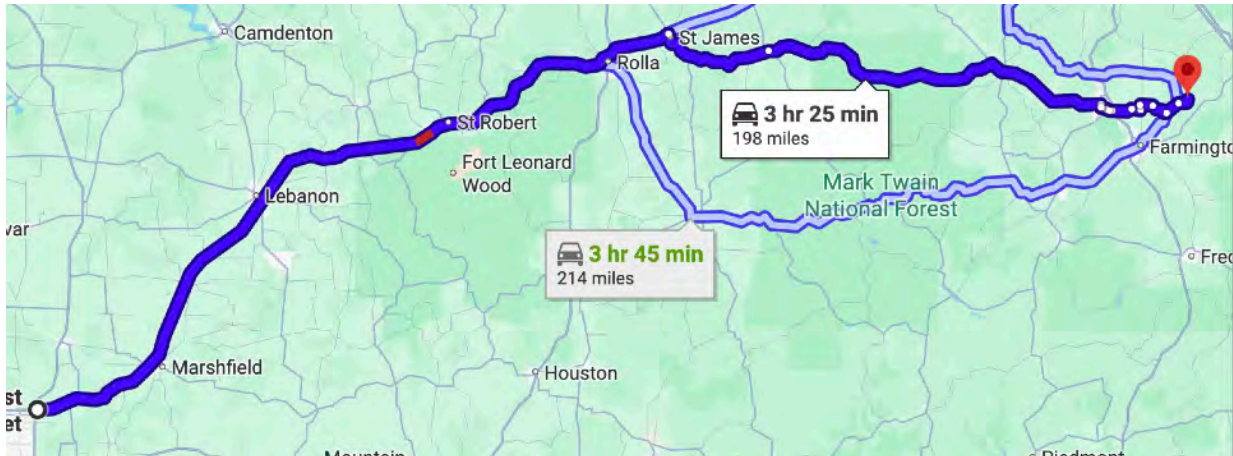

Springfield / Saint Robert / Rolla (I-44 East)

to Hickory Canyons Natural Area

GPS: 37.87231 -90.30240

Link to Google Maps:

From Springfield - <https://maps.app.goo.gl/U4pGTCRxVnxf6JiK7>

From Saint Robert - <https://maps.app.goo.gl/3vsq74hZV351idFF6>

From Rolla - <https://maps.app.goo.gl/vkT4QJuxsFeERcM87>

From Springfield Start Here

Step 1 of 19

Head east on I-44 East for 113 miles

From St Robert Start Here

Step 1 of 19

Head east on I-44 East for 35.5 miles

From Rolla Start Here

Step 1 of 19

Head east on I-44 East for 8.5 miles

Step 2 of 19

Take exit 195 for MO-68 / MO-8 toward Saint James for 0.1 miles

Step 3 of 19

Keep right and merge onto MO-68 E/MO-8 E/N Jefferson St/Old Rte 66 E/U.S. Bicycle Rte 66 for 108 ft

Step 4 of 19
Merge onto MO-68 East for 17.2 miles

Step 5 of 19
Turn right onto MO-8 East for 52.6 miles

Step 6 of 19

Turn right onto Short Street / Taylor Avenue for 0.5 miles

Step 7 of 19

Turn left onto Watts Street for 0.6 miles