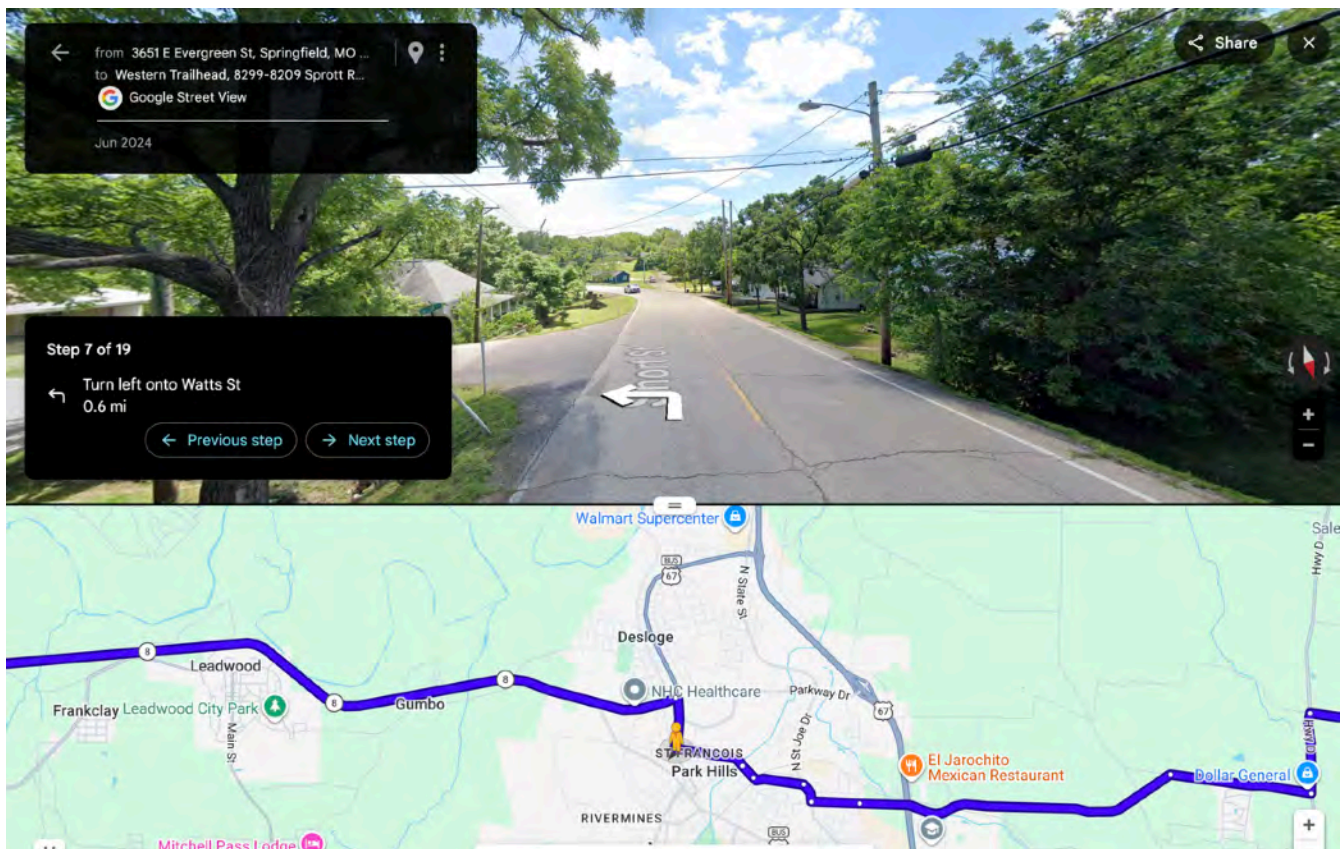

Springfield / Saint Robert / Rolla (I-44 East)

to Hickory Canyons Natural Area

GPS: 37.87231 -90.30240

Link to Google Maps:

From Springfield - <https://maps.app.goo.gl/U4pGTCRxVnxf6JiK7>

From Saint Robert - <https://maps.app.goo.gl/3vsq74hZV351idFF6>

From Rolla Start Here

Step 1 of 19

Head east on I-44 East for 8.5 miles

Step 2 of 19

Take exit 195 for MO-68 / MO-8 toward Saint James for 0.1 miles

Step 3 of 19

Keep right and merge onto MO-68 E/MO-8 E/N Jefferson St/Old Rte 66 E/U.S. Bicycle Rte 66 for 108 ft

Step 4 of 19
Merge onto MO-68 East for 17.2 miles

Step 5 of 19
Turn right onto MO-8 East for 52.6 miles

Step 6 of 19

Turn right onto Short Street / Taylor Avenue for 0.5 miles

Step 7 of 19

Turn left onto Watts Street for 0.6 miles

Step 8 of 19

Continue onto Juniper Street for 0.1 miles

Step 9 of 19

Continue onto Lewis Street for 0.4 miles

Step 10 of 19

Turn right onto N State Street /South St Joe Drive 0.2 miles

Step 11 of 19

Turn left onto Jefferson Street for 0.4 miles