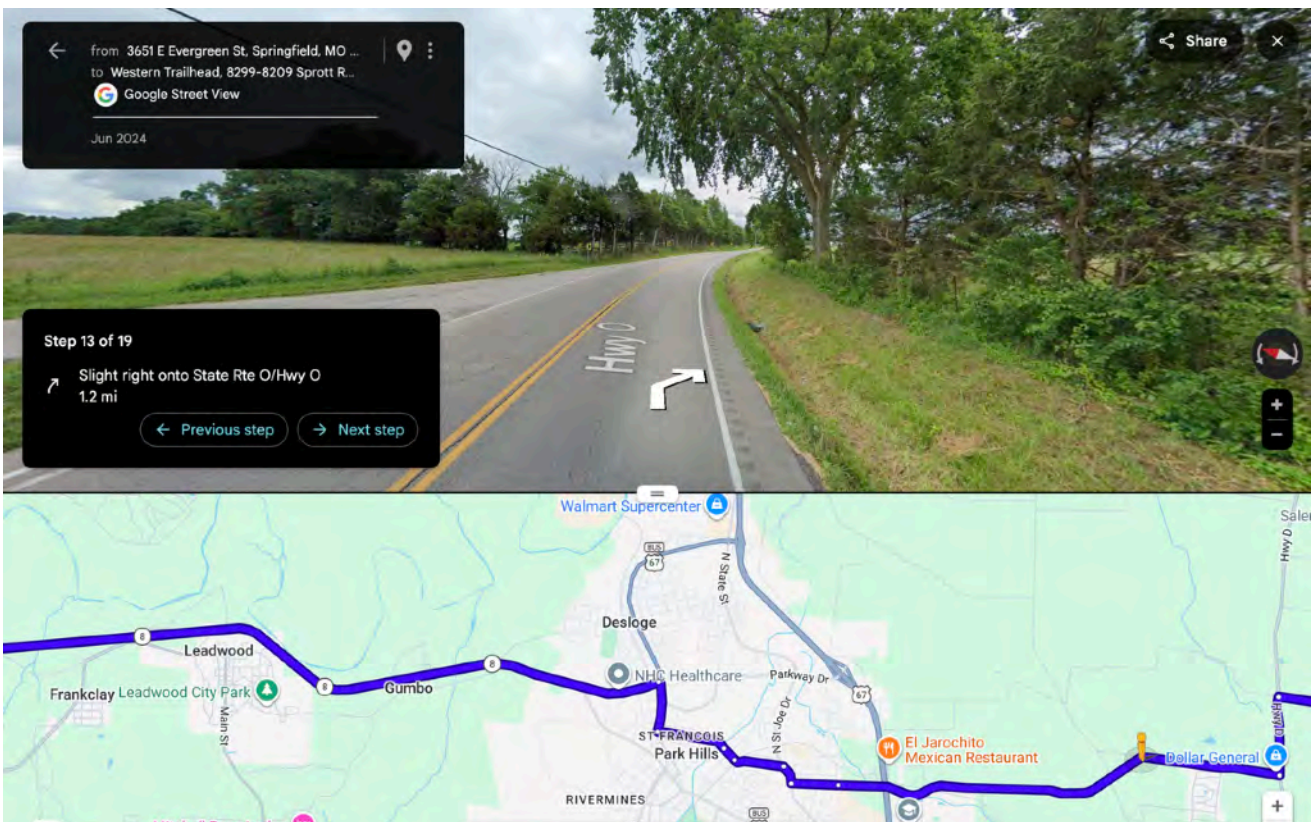

From Rolla Start Here

Step 1 of 19

Head east on I-44 East for 8.5 miles

Step 2 of 19

Take exit 195 for MO-68 / MO-8 toward Saint James for 0.1 miles

Step 3 of 19

Keep right and merge onto MO-68 E/MO-8 E/N Jefferson St/Old Rte 66 E/U.S. Bicycle Rte 66 for 108 ft

Step 8 of 19

Continue onto Juniper Street for 0.1 miles

Step 9 of 19

Continue onto Lewis Street for 0.4 miles

Step 10 of 19

Turn right onto N State Street /South St Joe Drive 0.2 miles

Step 11 of 19

Turn left onto Jefferson Street for 0.4 miles

Step 12 of 19
Continue onto Hwy O for 2.8 miles

Step 13 of 19
Slight right onto State Route O / Highway O for 1.2 miles

Step 14 of 19
Turn left onto Hwy D for 0.7 miles

Step 15 of 19
Turn right onto State Rd HH for 1.8 miles

Step 18 of 19
Turn right onto Sprott Road for 1.8 miles

Step 19 of 19 You have reached our meeting point
Hickory Canyons Natural Area Western Trailhead
8299-8209 Sprott Road, New Offenburg, Missouri 63670