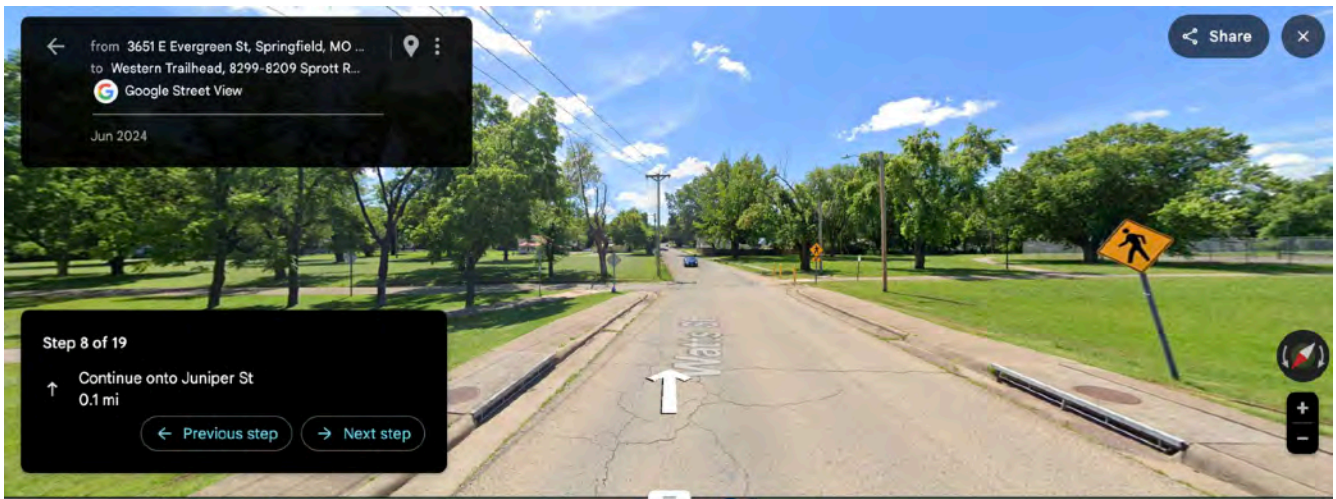

Springfield / Saint Robert / Rolla (I-44 East)

to Hickory Canyons Natural Area

GPS: 37.87231 -90.30240

Link to Google Maps:

From Springfield - <https://maps.app.goo.gl/U4pGTCRxVnxf6JiK7>

From Saint Robert - <https://maps.app.goo.gl/3vsq74hZV351idFF6>

From Rolla Start Here

Step 1 of 19

Head east on I-44 East for 8.5 miles

Step 2 of 19

Take exit 195 for MO-68 / MO-8 toward Saint James for 0.1 miles

Step 3 of 19

Keep right and merge onto MO-68 E/MO-8 E/N Jefferson St/Old Rte 66 E/U.S. Bicycle Rte 66 for 108 ft

Step 4 of 19
Merge onto MO-68 East for 17.2 miles

Step 5 of 19
Turn right onto MO-8 East for 52.6 miles

Step 6 of 19

Turn right onto Short Street / Taylor Avenue for 0.5 miles

Step 7 of 19

Turn left onto Watts Street for 0.6 miles

Step 8 of 19

Continue onto Juniper Street for 0.1 miles

Step 9 of 19

Continue onto Lewis Street for 0.4 miles

Step 10 of 19

Turn right onto N State Street /South St Joe Drive 0.2 miles

Step 11 of 19

Turn left onto Jefferson Street for 0.4 miles