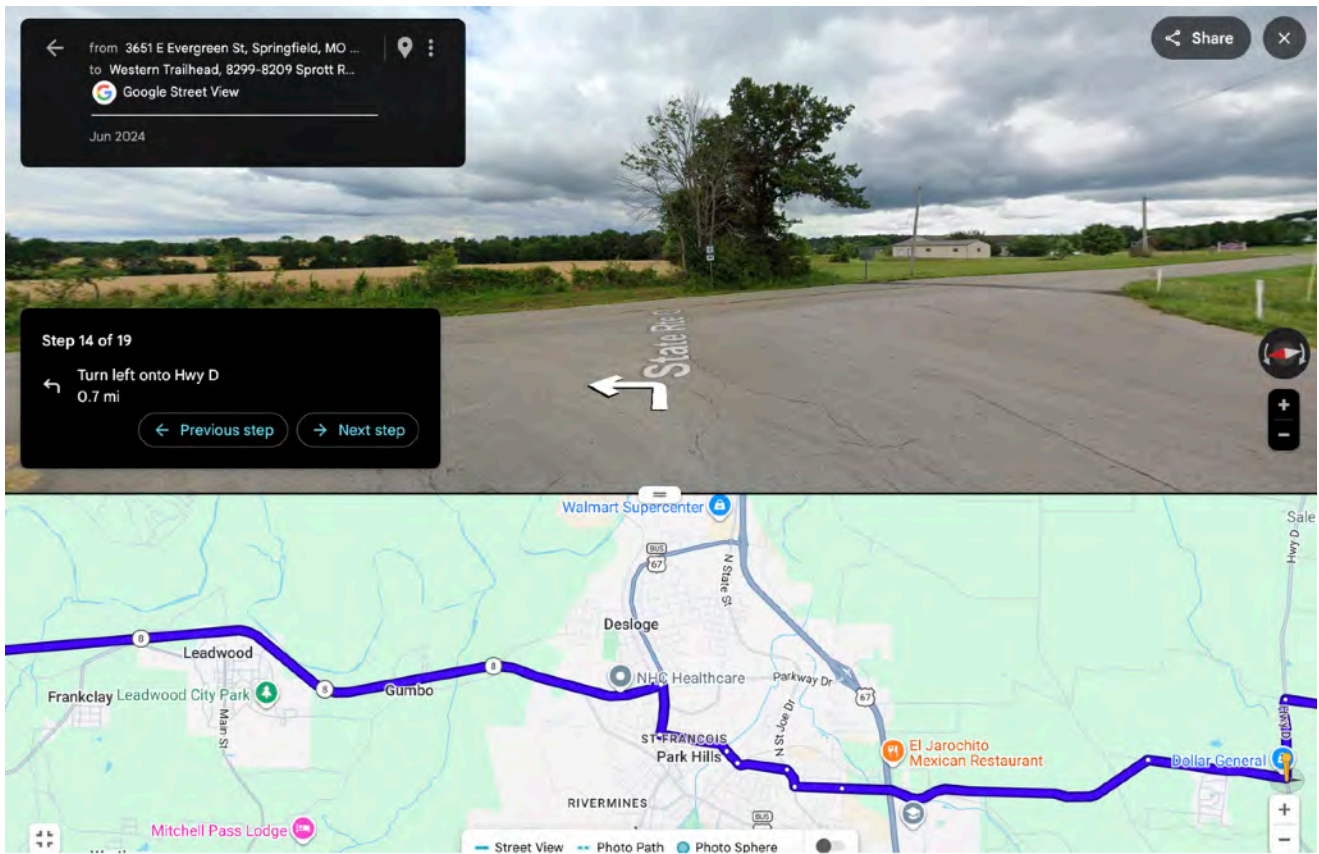

From Rolla Start Here

Step 1 of 19

Head east on I-44 East for 8.5 miles

Step 2 of 19

Take exit 195 for MO-68 / MO-8 toward Saint James for 0.1 miles

Step 3 of 19

Keep right and merge onto MO-68 E/MO-8 E/N Jefferson St/Old Rte 66 E/U.S. Bicycle Rte 66 for 108 ft

Step 4 of 19
Merge onto MO-68 East for 17.2 miles

Step 5 of 19
Turn right onto MO-8 East for 52.6 miles

Step 6 of 19

Turn right onto Short Street / Taylor Avenue for 0.5 miles

Step 7 of 19

Turn left onto Watts Street for 0.6 miles

Step 8 of 19

Continue onto Juniper Street for 0.1 miles

Step 9 of 19

Continue onto Lewis Street for 0.4 miles

Step 10 of 19

Turn right onto N State Street /South St Joe Drive 0.2 miles

Step 11 of 19

Turn left onto Jefferson Street for 0.4 miles

Step 12 of 19
Continue onto Hwy O for 2.8 miles

Step 13 of 19
Slight right onto State Route O / Highway O for 1.2 miles

Step 14 of 19
Turn left onto Hwy D for 0.7 miles

Step 15 of 19
Turn right onto State Rd HH for 1.8 miles