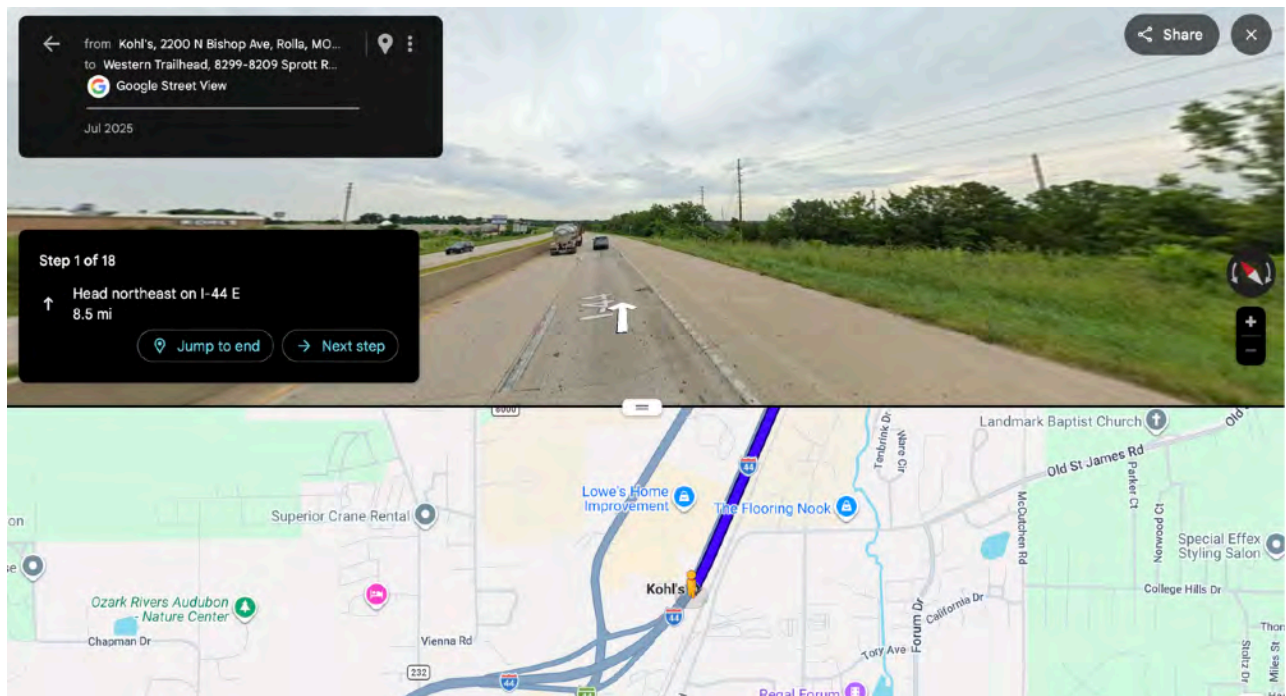

Springfield / Saint Robert / Rolla (I-44 East)

to Hickory Canyons Natural Area

GPS: 37.87231 -90.30240

Link to Google Maps:

From Springfield - <https://maps.app.goo.gl/U4pGTCRxVnxf6JiK7>

From Saint Robert - <https://maps.app.goo.gl/3vsq74hZV351idFF6>

From Rolla - <https://maps.app.goo.gl/vkT4QJuxsFeERcM87>

From Springfield Start Here

Step 1 of 19

Head east on I-44 East for 113 miles

From St Robert Start Here

Step 1 of 19

Head east on I-44 East for 35.5 miles

From Rolla Start Here

Step 1 of 19

Head east on I-44 East for 8.5 miles

Step 2 of 19

Take exit 195 for MO-68 / MO-8 toward Saint James for 0.1 miles

Step 3 of 19

Keep right and merge onto MO-68 E/MO-8 E/N Jefferson St/Old Rte 66 E/U.S. Bicycle Rte 66 for 108 ft

Step 4 of 19
Merge onto MO-68 East for 17.2 miles

Step 5 of 19
Turn right onto MO-8 East for 52.6 miles

Step 6 of 19

Turn right onto Short Street / Taylor Avenue for 0.5 miles

Step 7 of 19

Turn left onto Watts Street for 0.6 miles