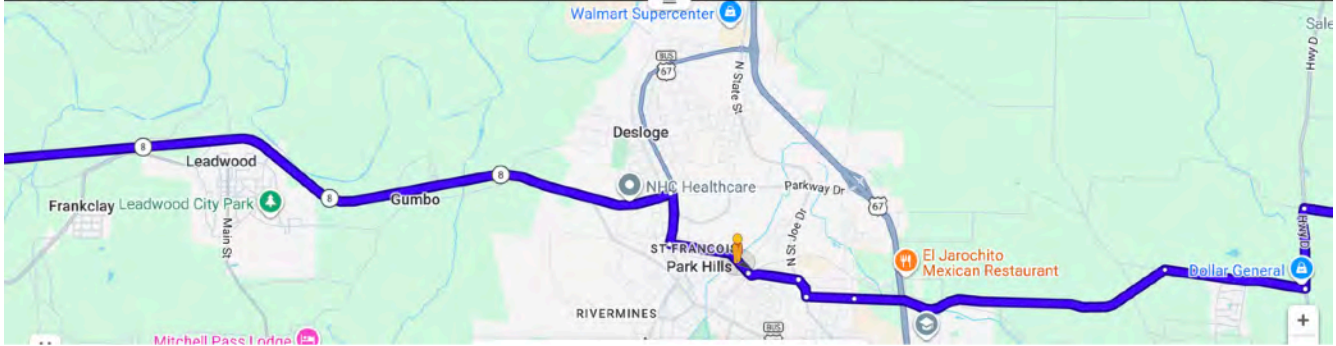

From Rolla - <https://maps.app.goo.gl/vkT4QJuxsFeERcM87>

From Springfield Start Here

Step 1 of 19

Head east on I-44 East for 113 miles

From St Robert Start Here

Step 1 of 19

Head east on I-44 East for 35.5 miles

From Rolla Start Here

Step 1 of 19

Head east on I-44 East for 8.5 miles

Step 2 of 19

Take exit 195 for MO-68 / MO-8 toward Saint James for 0.1 miles

Step 3 of 19

Keep right and merge onto MO-68 E/MO-8 E/N Jefferson St/Old Rte 66 E/U.S. Bicycle Rte 66 for 108 ft

Step 4 of 19
Merge onto MO-68 East for 17.2 miles

Step 5 of 19
Turn right onto MO-8 East for 52.6 miles

Step 6 of 19

Turn right onto Short Street / Taylor Avenue for 0.5 miles

Step 7 of 19

Turn left onto Watts Street for 0.6 miles

Step 8 of 19

Continue onto Juniper Street for 0.1 miles

Step 9 of 19

Continue onto Lewis Street for 0.4 miles

Step 10 of 19

Turn right onto N State Street /South St Joe Drive 0.2 miles

Step 11 of 19

Turn left onto Jefferson Street for 0.4 miles