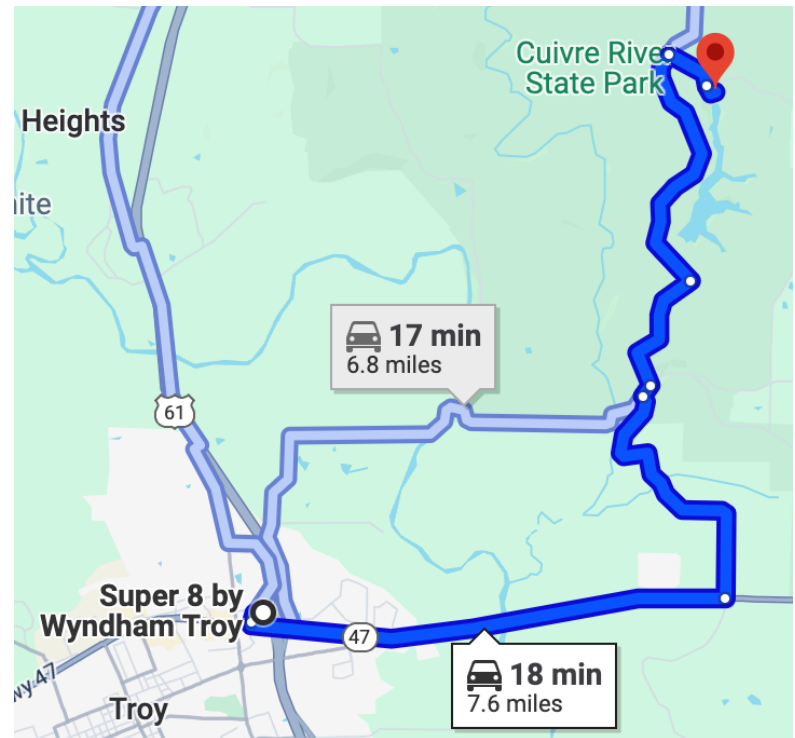

Super 8 Wyndham to Lakeside Trailhead

[Open in Google Maps](#)

Super 8 by Wyndham Troy

28 Turnbull Trail, Troy, MO 63379

- ✓ Continue to State Hwy 47 N
2 min (0.1 mi)
- ↑ Head west toward Turnbull Trail
354 ft
- ↶ Turn left onto Turnbull Trail
285 ft
- ↶ Turn left onto State Hwy 47 N
5 min (2.8 mi)
- ✓ Continue on Thornhill Cemetery Rd to your destination in Snow Hill Township
11 min (4.6 mi)
- ↶ Turn left onto Thornhill Cemetery Rd
1.7 mi
- ↷ Turn right onto MO-147 S
410 ft
- ↶ Turn left onto Lincoln Hills Rd
0.8 mi
- ↶ Turn left to stay on Lincoln Hills Rd
1.6 mi
- ↷ Turn right onto Midway Dr
0.3 mi
- ↑ Continue straight
482 ft

Lakeside Trailhead