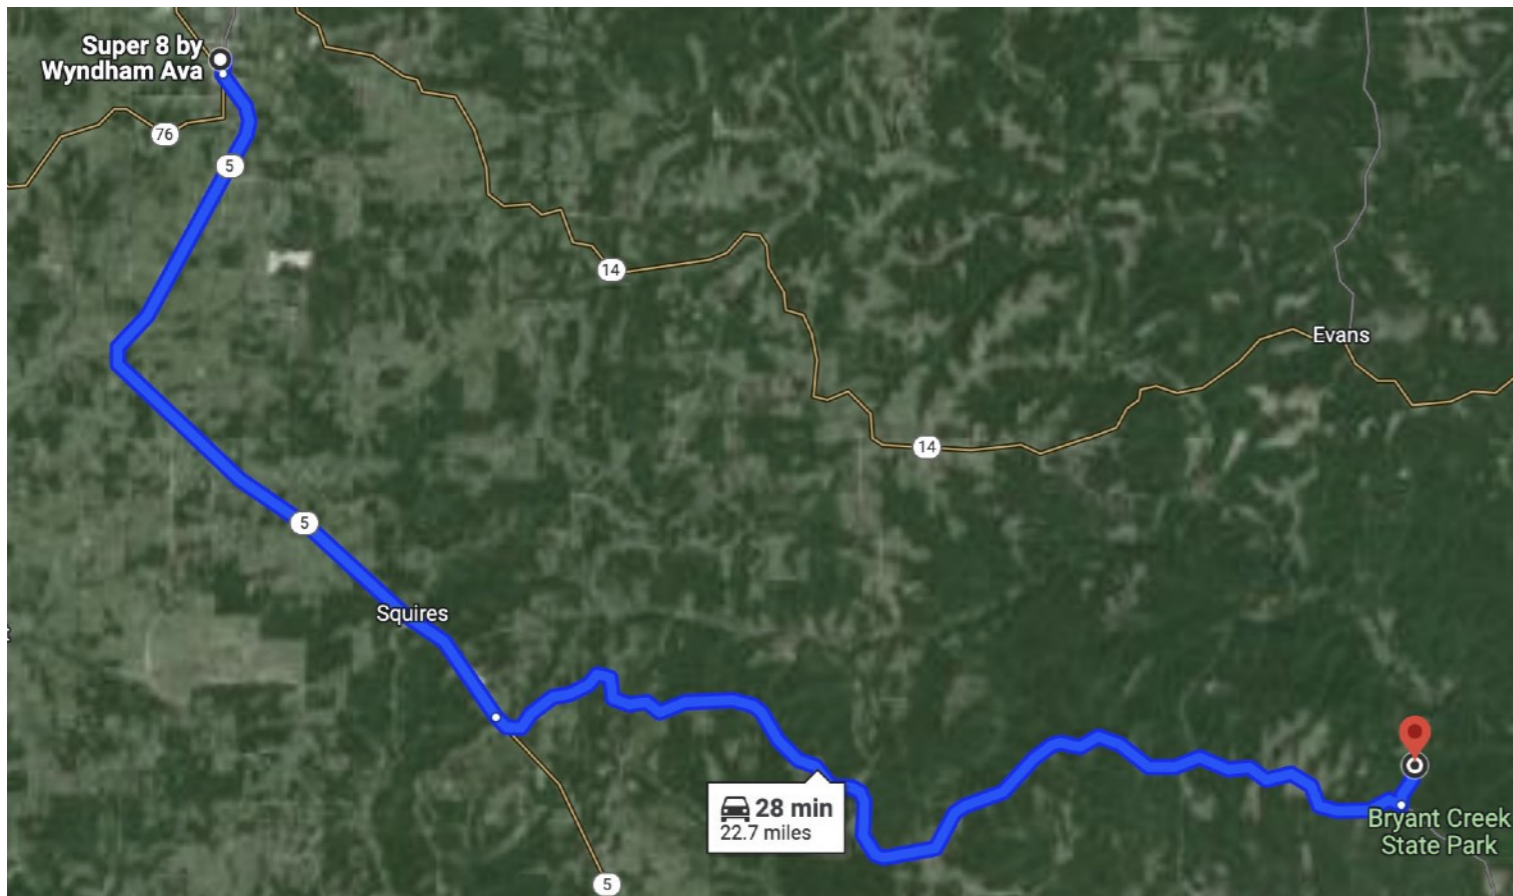

# Super 8 to Bryant State Park - Pike Hollow Trail

(36.827729, -92.426131)

[Open in Google Maps](#)

## Super 8 by Wyndham Ave

1711 S Jefferson St, Ava, MO 65608

- ↑ Head south on MO-5 BUS S toward Valentine Rd  
0.2 mi
- ← Turn left onto MO-5 S  
9.4 mi
- ← Turn left onto State Hwy N  
12.6 mi
- ← Turn left onto N 337D  
**i Destination will be on the right**  
0.5 mi

Bryant State Park