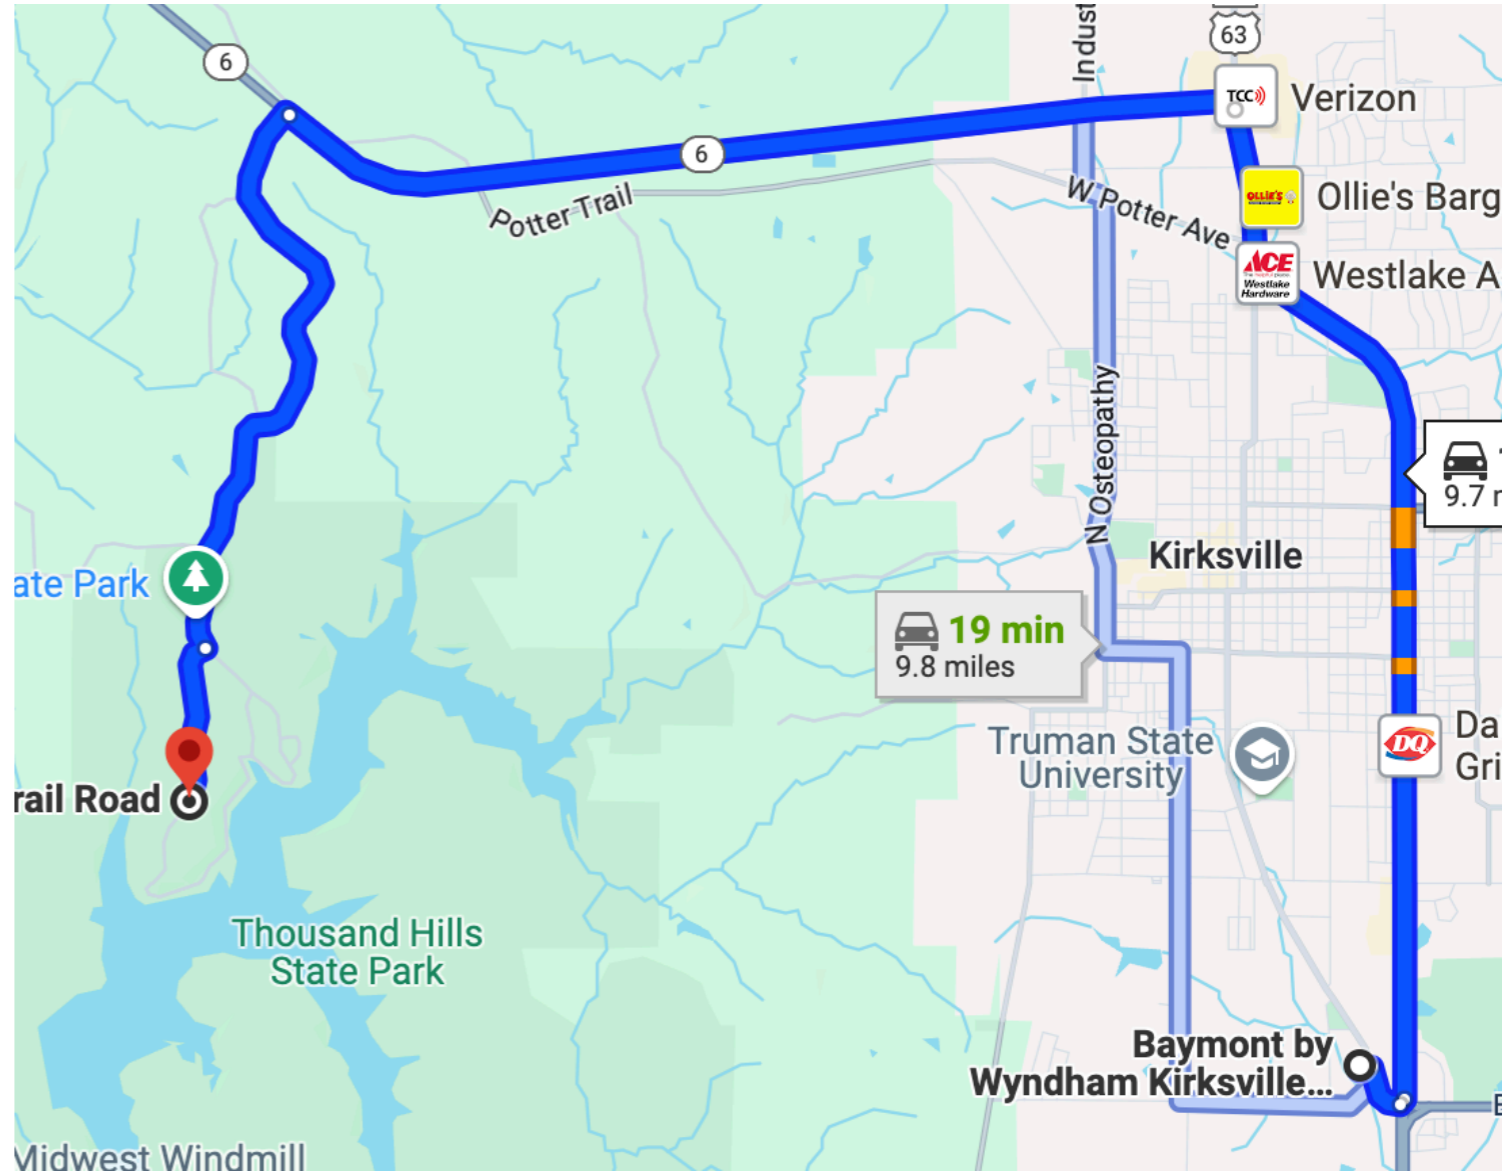

# Baymont by Wyndham to Thousand Hills State Park (40.182871, -92.648909)

[Open in Google Maps](#)

## Baymont by Wyndham Kirksville University Area

2702 S Franklin St, Kirksville, MO 63501

- ↑ Head northeast toward S Franklin St  
223 ft
- ↪ Turn right onto S Franklin St  
0.2 mi
- ↶ Turn left toward S Baltimore St  
128 ft
- ↗ Merge onto S Baltimore St  
Pass by Dairy Queen Grill & Chill (on the right in 1.1 mi)  
3.5 mi
- ↶ Turn left onto MO-6 W  
3.3 mi
- ↶ Turn left onto MO-157 S  
2.1 mi
- ↪ Turn right onto Big Loop Trail Rd  
Destination will be on the right  
0.6 mi

## Big Loop Trail Rd

Kirksville, MO 63501