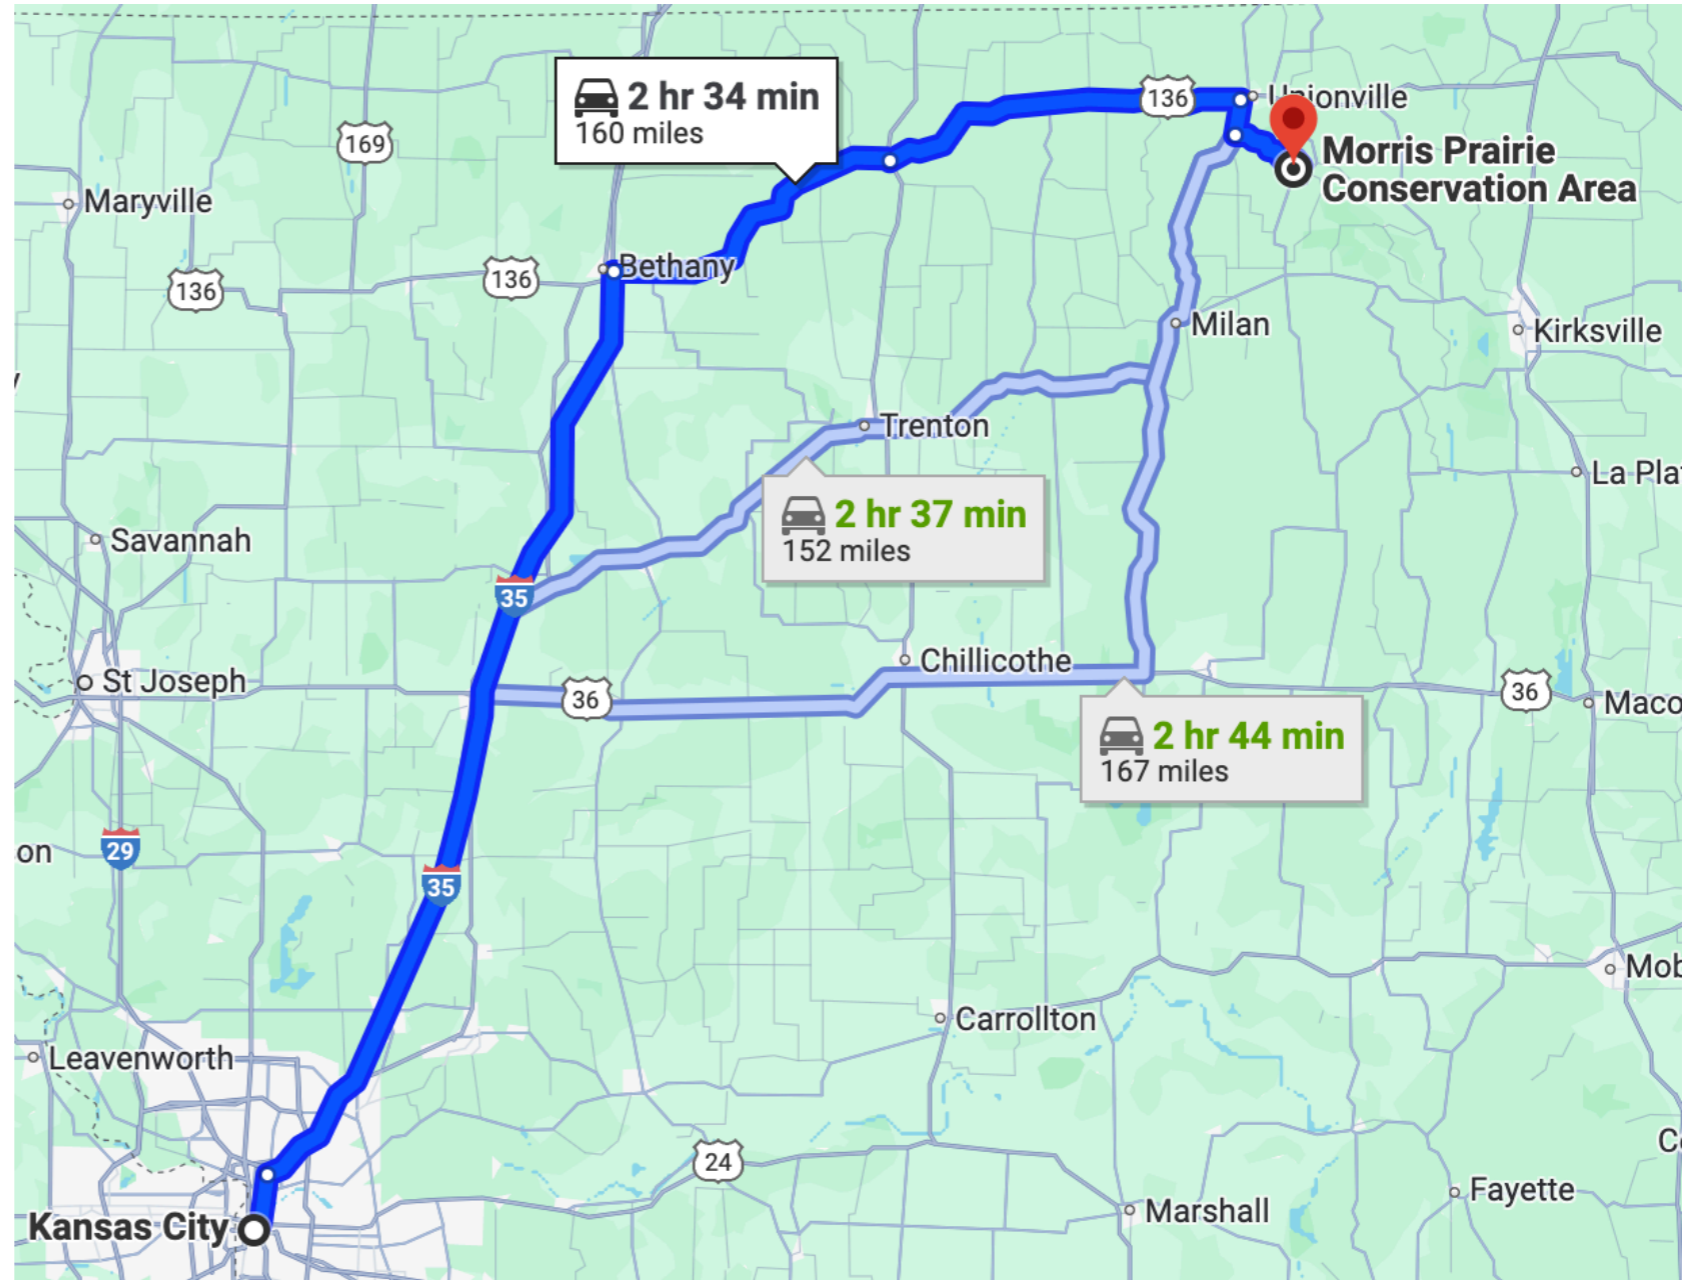

Kansas City to Morris Prairie CA - Parking (40.388068, -92.937877)

[Open in Google Maps](#)

Kansas City, MO

- Follow I-35 N to US-136 E/Miller St/US Hwy 136 E in Bethany. Take exit 92 from I-35 N
1 hr 17 min (88.9 mi)
- ✓ Continue on US Hwy 136 E. Drive to High Prairie in Richland Township
1 hr 17 min (69.9 mi)
- Turn right onto US-136 E/Miller St/US Hwy 136 E
Continue to follow US-136 E/US Hwy 136 E
27.3 mi
- Slight right onto US-65 S/US Hwy 136 E
0.3 mi
- Turn left onto US Hwy 136 E
31.5 mi
- Turn right onto MO-5 S
3.1 mi
- Turn left onto State Hwy F
6.7 mi
- Turn right onto 235th St
0.6 mi
- Continue onto High Prairie
Destination will be on the right
0.4 mi

Morris Prairie CA - Parking