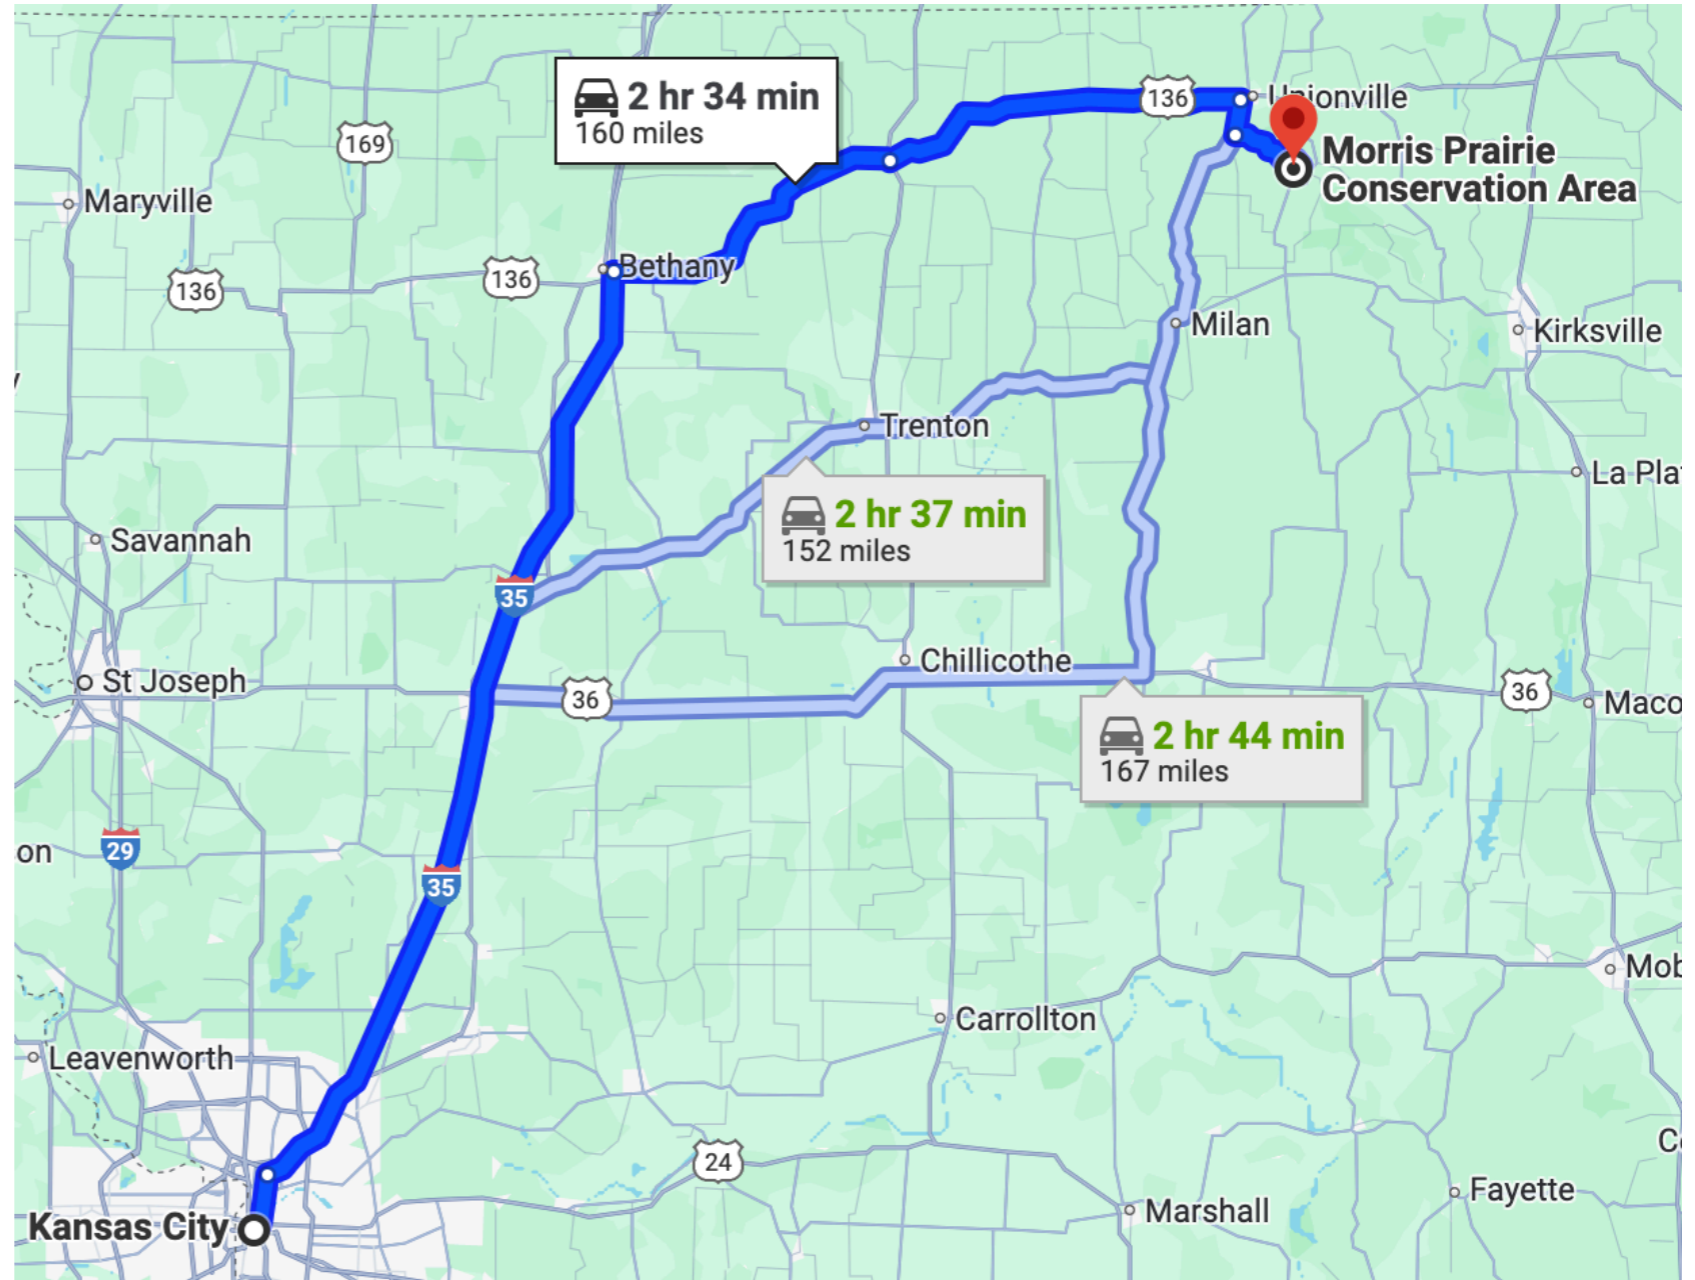

Sunday Morning
Thousand Hills State Park, Redbud Trailhead
(40.182871, -92.648909)

Hotel – Baymont by Wyndham
(40.169836, -92.574624)

Kansas City to Morris Prairie CA - Parking (40.388068, -92.937877)

[Open in Google Maps](#)

Kansas City, MO

- > Follow I-35 N to US-136 E/Miller St/US Hwy 136 E in Bethany. Take exit 92 from I-35 N
1 hr 17 min (88.9 mi)
- ✓ Continue on US Hwy 136 E. Drive to High Prairie in Richland Township
1 hr 17 min (69.9 mi)
- ↪ Turn right onto US-136 E/Miller St/US Hwy 136 E
Continue to follow US-136 E/US Hwy 136 E
27.3 mi
- ↗ Slight right onto US-65 S/US Hwy 136 E
0.3 mi
- ↶ Turn left onto US Hwy 136 E
31.5 mi
- ↪ Turn right onto MO-5 S
3.1 mi
- ↶ Turn left onto State Hwy F
6.7 mi
- ↪ Turn right onto 235th St
0.6 mi
- ↑ Continue onto High Prairie
Destination will be on the right
0.4 mi

Morris Prairie CA - Parking

Rolla to Morris Prairie CA - Parking (40.388068, -92.937877)

[Open in Google Maps](#)

Rolla, MO

- Follow US-63 N to E Illinois St in Kirksville
2 hr 55 min (184 mi)
- ▼ Take MO-6 W to State Hwy D in Buchanan Township
30 min (23.3 mi)
- ↶ Turn left onto E Illinois St
1.0 mi
- ↷ Turn right onto N Baltimore St
📍 Pass by Pizza Hut (on the right in 1 mi)
1.6 mi
- ↶ Turn left onto MO-6 W
5.9 mi
- ↷ Keep right to stay on MO-6 W
11.3 mi
- ↷ Turn right onto State Hwy D/Washington St
📍 Continue to follow State Hwy D
📍 Destination will be on the left
3.5 mi