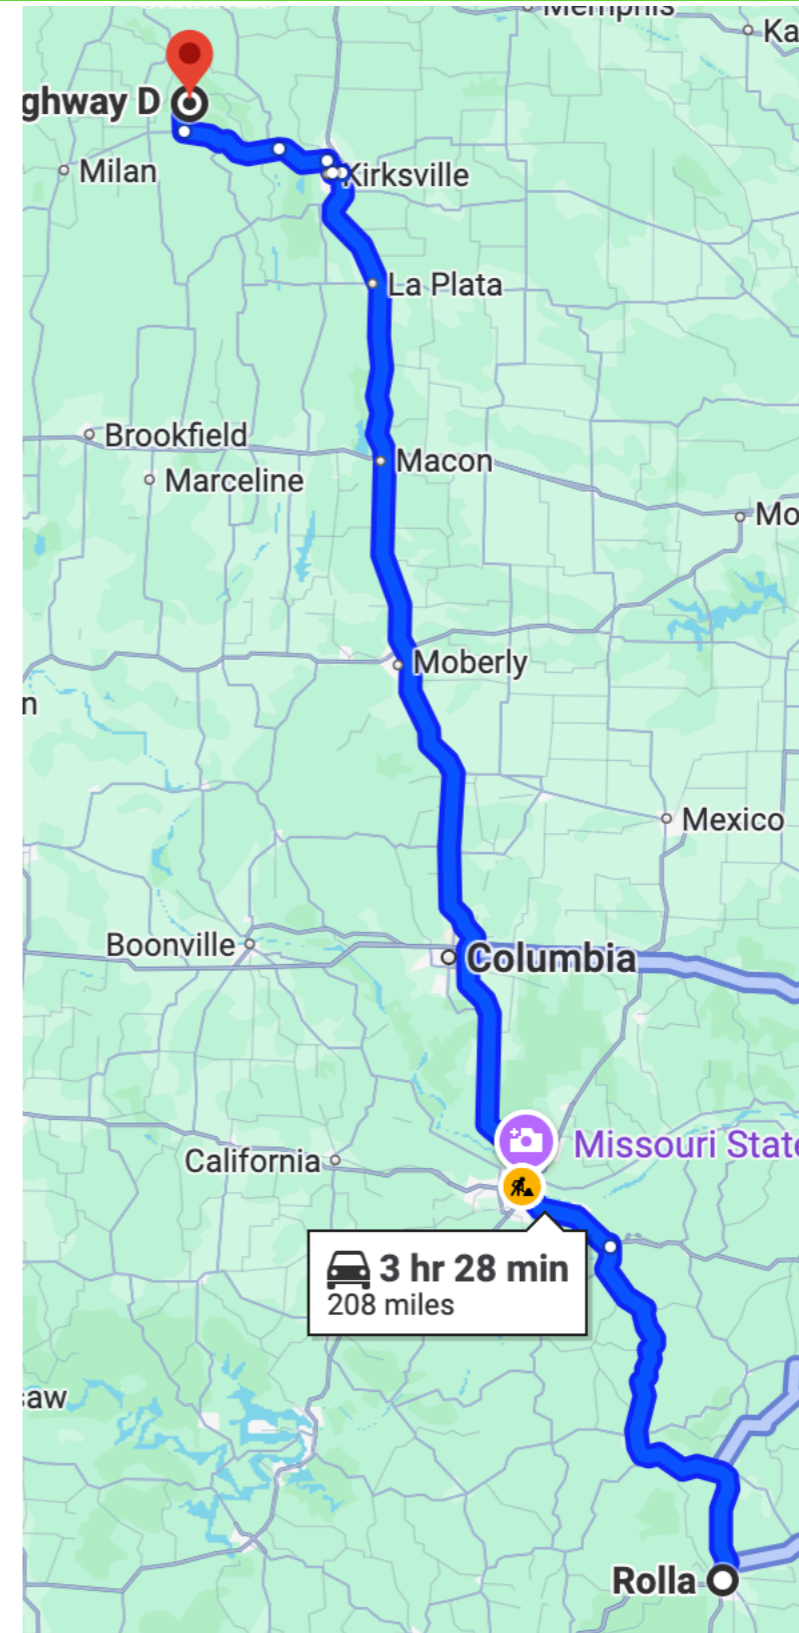

Kansas City, MO

- > Follow I-35 N to US-136 E/Miller St/US Hwy 136 E in Bethany. Take exit 92 from I-35 N
1 hr 17 min (88.9 mi)
- ✓ Continue on US Hwy 136 E. Drive to High Prairie in Richland Township
1 hr 17 min (69.9 mi)
- ↪ Turn right onto US-136 E/Miller St/US Hwy 136 E
Continue to follow US-136 E/US Hwy 136 E
27.3 mi
- ↗ Slight right onto US-65 S/US Hwy 136 E
0.3 mi
- ↶ Turn left onto US Hwy 136 E
31.5 mi
- ↪ Turn right onto MO-5 S
3.1 mi
- ↶ Turn left onto State Hwy F
6.7 mi
- ↪ Turn right onto 235th St
0.6 mi
- ↑ Continue onto High Prairie
Destination will be on the right
0.4 mi

Morris Prairie CA - Parking

Rolla to Morris Prairie CA - Parking (40.388068, -92.937877)

[Open in Google Maps](#)

Rolla, MO

- Follow US-63 N to E Illinois St in Kirksville
2 hr 55 min (184 mi)
- ▼ Take MO-6 W to State Hwy D in Buchanan Township
30 min (23.3 mi)
- ↶ Turn left onto E Illinois St
1.0 mi
- ↷ Turn right onto N Baltimore St
📍 Pass by Pizza Hut (on the right in 1 mi)
1.6 mi
- ↶ Turn left onto MO-6 W
5.9 mi
- ↷ Keep right to stay on MO-6 W
11.3 mi
- ↷ Turn right onto State Hwy D/Washington St
📍 Continue to follow State Hwy D
📍 Destination will be on the left
3.5 mi

Morris Prairie CA - Parking

Springfield to Morris Prairie CA - Parking (40.388068, -92.937877)

[Open in Google Maps](#)

Springfield, MO

- > Follow US-65 N to MO-20 E/W Arrow St in Marshall
2 hr 22 min (142 mi)
- ▼ Follow MO-41 N to US-24 E in De Witt
22 min (18.9 mi)
 - ↪ Turn right onto MO-20 E/W Arrow St
0.3 mi
 - ↶ Turn left onto S Miami Ave
0.9 mi
 - ↑ Continue onto MO-41 N
17.7 mi
- ↪ Turn right onto US-24 E
7 min (6.7 mi)
- ▼ Get on MO-5 S/Chicago - Kansas City Expy/E US-36 E in Brookfield from MO-11 S
27 min (26.5 mi)
 - ↶ Turn left onto MO-11 S
26.2 mi
 - ↗ Turn right to merge onto MO-5 S/Chicago - Kansas City Expy/E US-36 E toward Macon
0.3 mi