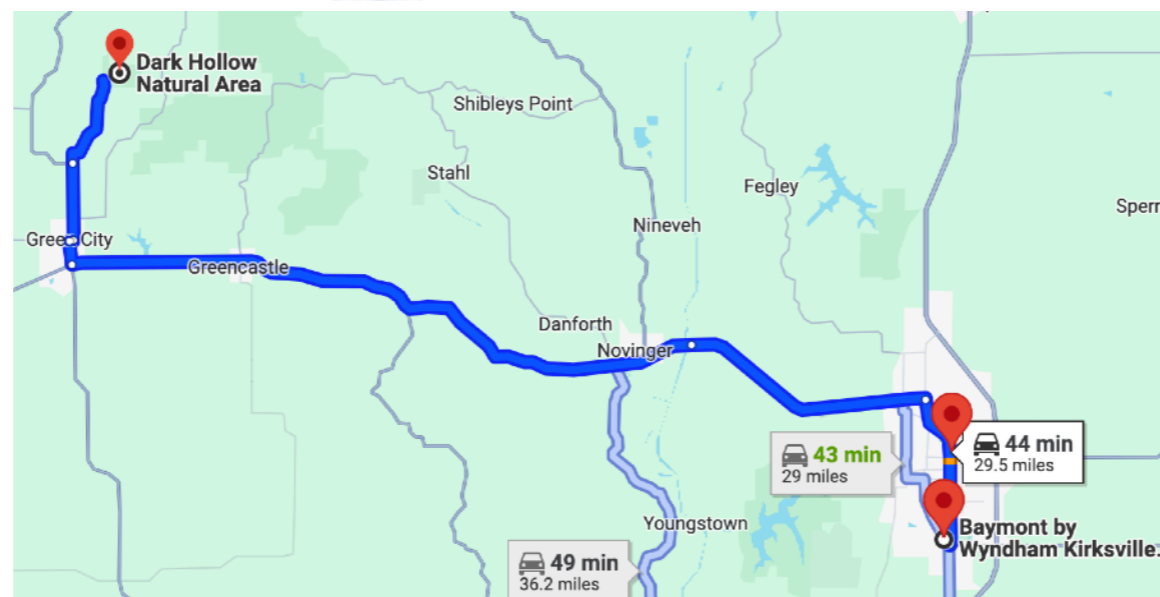

↘ Keep right to stay on MO-6 W

15.2 mi

↘ Turn right onto Lincoln St

0.5 mi

↘ Turn right onto 4th St

0.1 mi

↶ Turn left onto MO-129 N/East St

i Continue to follow MO-129 N

1.8 mi

↑ Continue straight onto Hedge Dr

6 min (2.2 mi)

Dark Hollow Natural Area

Hedge Dr, Green City, MO 63545

Dark Hollow NA Parking to Saturday Lunch Spot - Union Ridge Lake parking (40.321489, -92.850819)

[Open in Google Maps](#)

Dark Hollow NA Parking

↑ Head south on Hedge Dr toward MO-129 N

2.2 mi

↑ Continue onto MO-129 S

1.8 mi

→ Turn right onto 4th St

0.1 mi

↶ Turn left at the 2nd cross street onto Lincoln St

0.5 mi

↶ Turn left onto MO-6 E

3.9 mi

↶ Turn left onto State Hwy D/Washington St

i Continue to follow State Hwy D

5.2 mi

↶ Turn left onto Lilac Rd