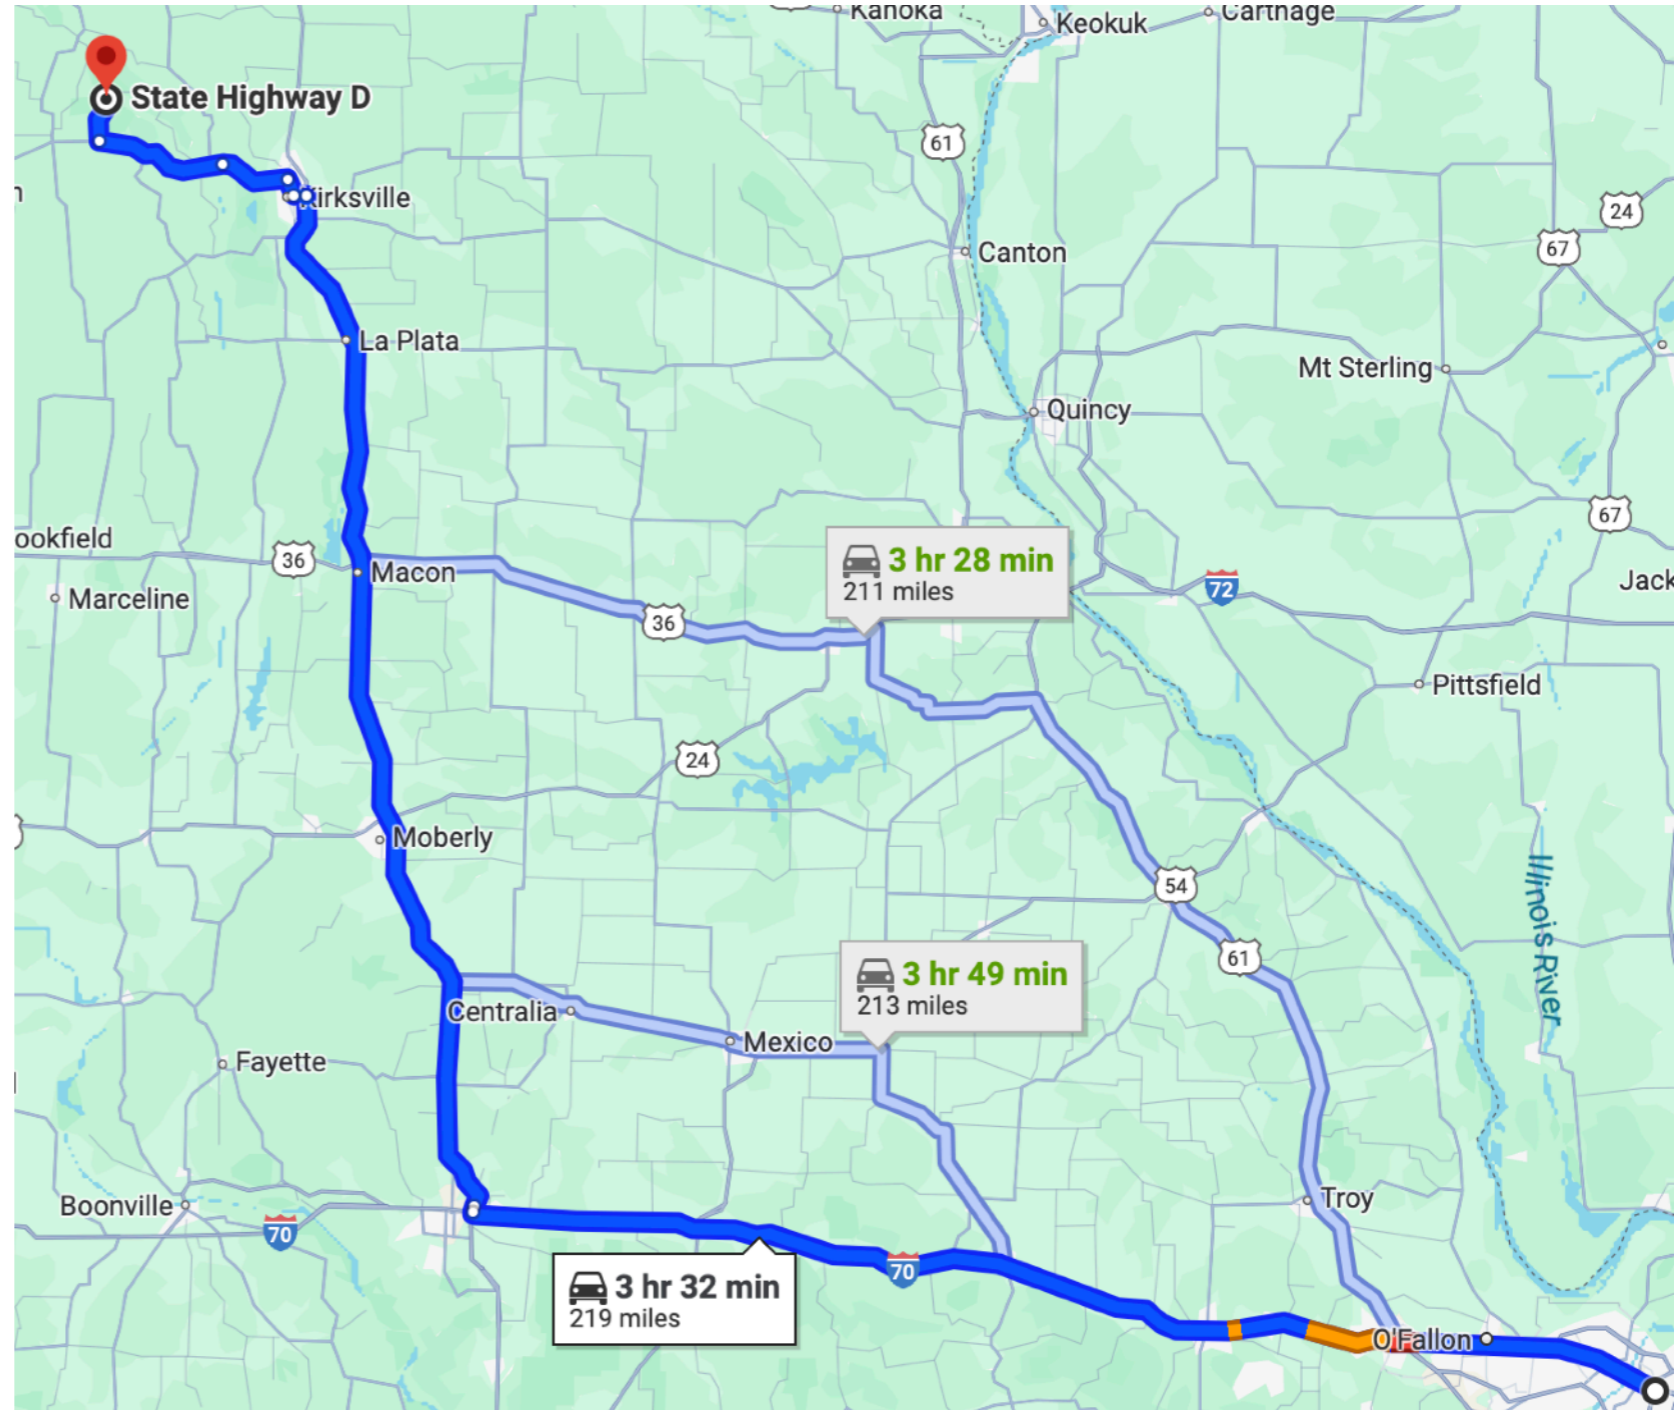

St Louis to Morris Prairie CA - Parking (40.388068, -92.937877)

[Open in Google Maps](#)

St Louis, MO

- > Follow I-70 W and US-63 N to E Illinois St in Kirksville
  2 hr 55 min (195 mi)
- ▼ Take MO-6 W to State Hwy D in Buchanan Township
  31 min (23.8 mi)
- ↶ Turn left onto E Illinois St
  1.0 mi
- ↷ Turn right onto N Baltimore St
  Pass by Pizza Hut (on the right in 1 min)
- 1.6 mi
- ↶ Turn left onto MO-6 W
  5.9 mi
- ↷ Keep right to stay on MO-6 W
  11.3 mi
- ↷ Turn right onto State Hwy D/Washington St
  Continue to follow State Hwy D
  Destination will be on the left
  4.0 mi

Morris Prairie CA - Parking