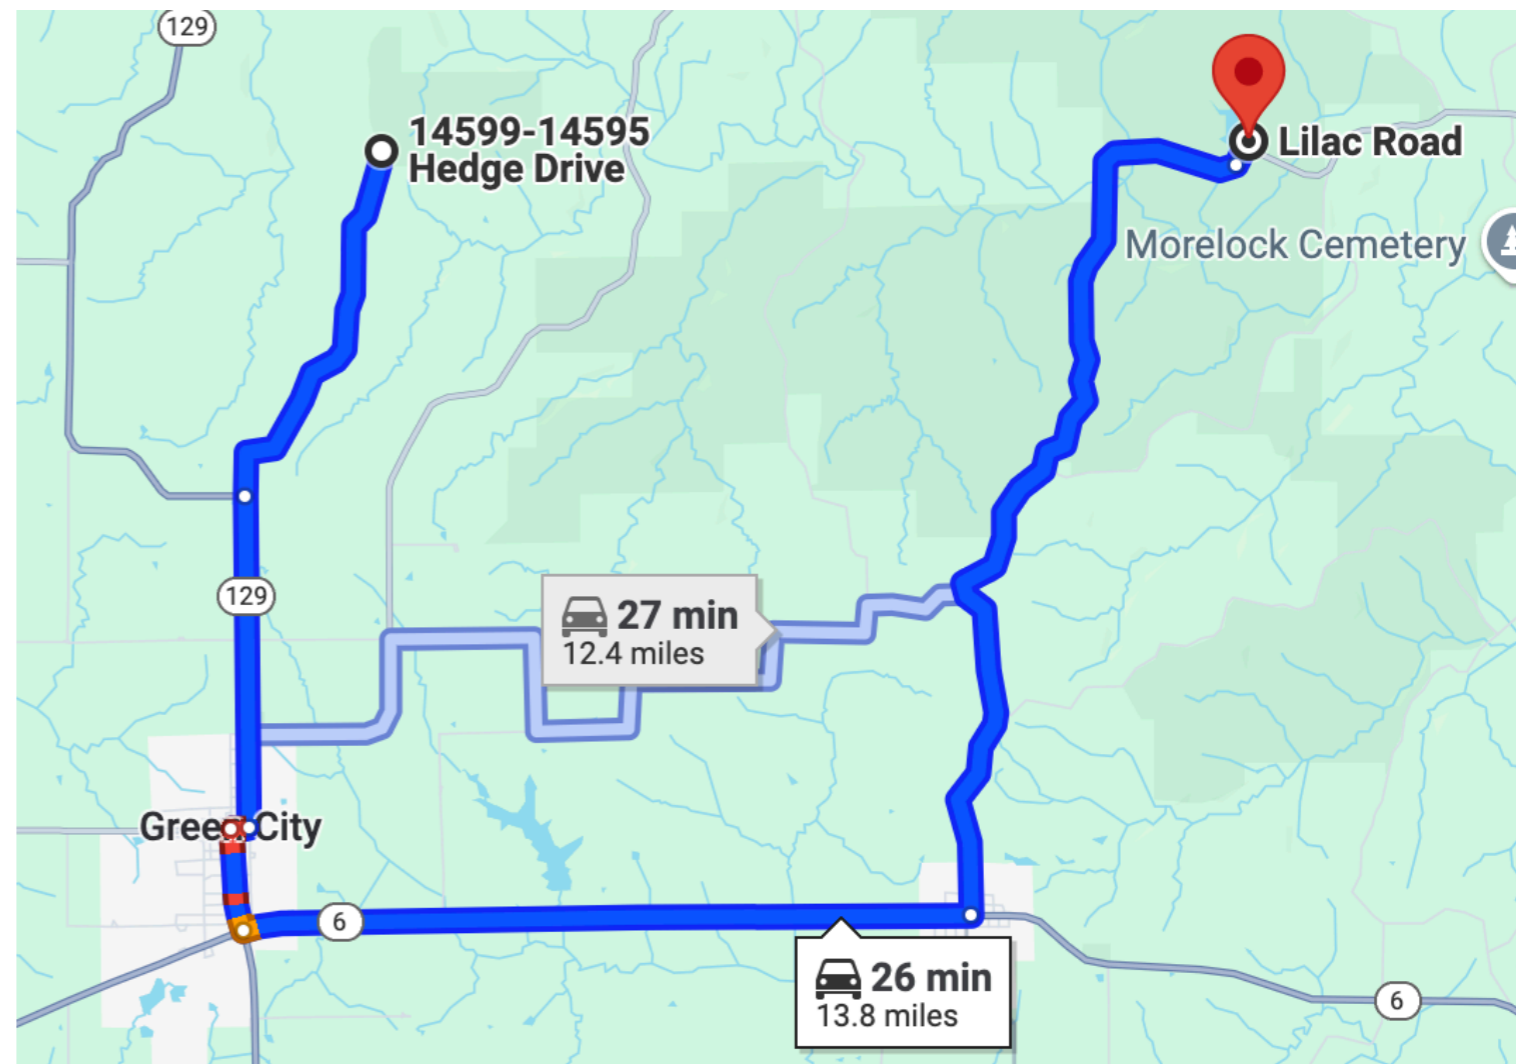

Dark Hollow NA Parking to Saturday Lunch Spot - Union Ridge Lake parking (40.321489, -92.850819)

[Open in Google Maps](#)

Dark Hollow NA Parking

↑ Head south on Hedge Dr toward MO-129 N

2.2 mi

↑ Continue onto MO-129 S

1.8 mi

→ Turn right onto 4th St

0.1 mi

↶ Turn left at the 2nd cross street onto Lincoln St

0.5 mi

↶ Turn left onto MO-6 E

3.9 mi

↶ Turn left onto State Hwy D/Washington St

i Continue to follow State Hwy D

5.2 mi

↶ Turn left onto Lilac Rd

i Destination will be on the right

0.2 mi

Saturday Lunch Spot - Union Ridge Lake parking