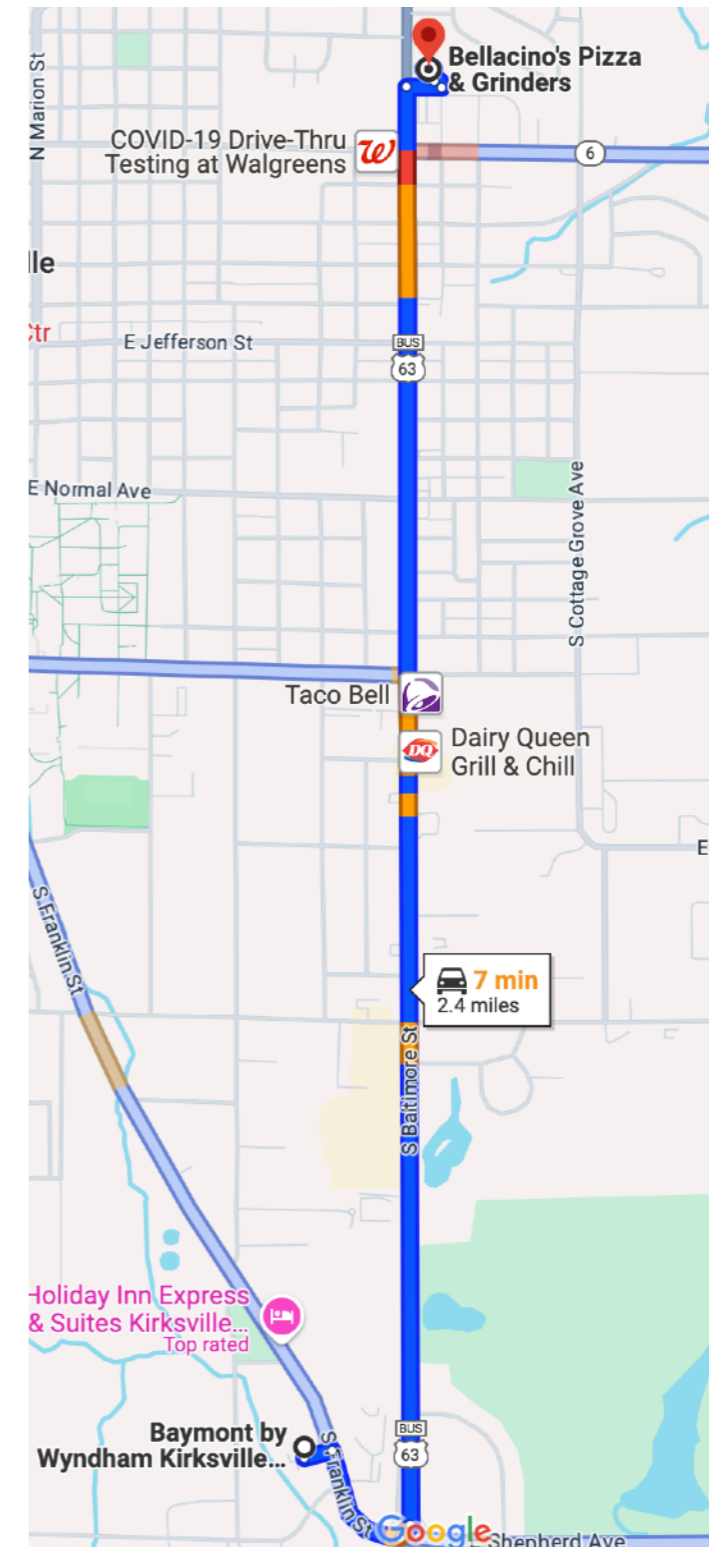

Baymont by Wyndham to Bellacino's Pizza & Grinders

516 N Baltimore St C
Kirksville, MO 63501

[Open in Google Maps](#)

Baymont by Wyndham Kirksville University Area

2702 S Franklin St, Kirksville, MO 63501

- ↑ Head northeast toward S Franklin St
  223 ft
- ↪ Turn right onto S Franklin St
  0.2 mi
- ↶ Turn left toward S Baltimore St
  128 ft
- ↗ Merge onto S Baltimore St
  ● Pass by Dairy Queen Grill & Chill (on the right in 1.1 mi)
  2.1 mi
- ↪ Turn right
  262 ft
- ↶ Turn left
  95 ft
- ↪ Turn right
  ● Destination will be on the left
  171 ft

Bellacino's Pizza & Grinders

516 N Baltimore St C, Kirksville, MO 63501