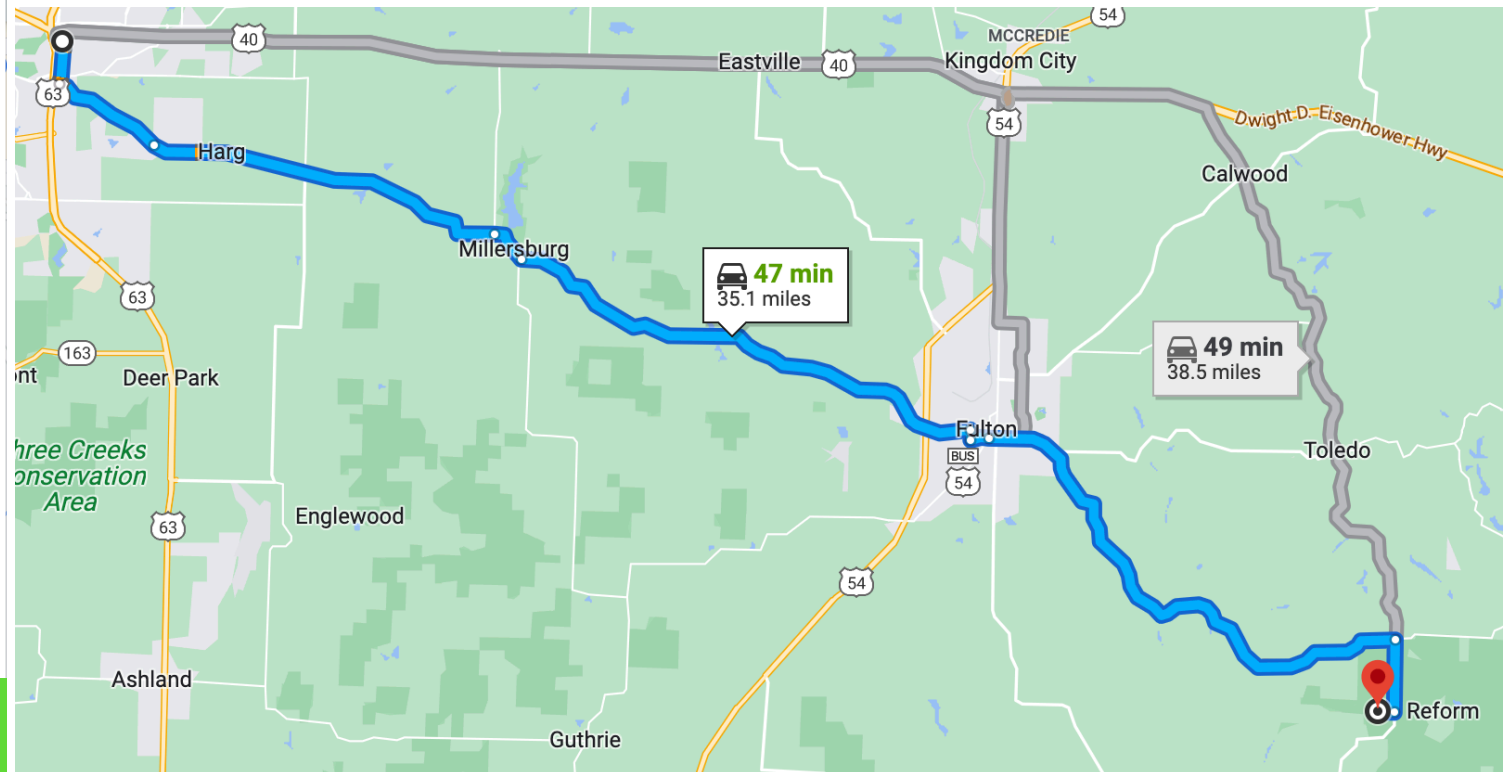

Quality Inn & Suites to Auxvasse Glade (38.765677, -91.803361)

[Open in Google Maps](#)

[Open in Apple Maps](#)

Quality Inn & Suites Columbia I-70

- > Follow N Keene St to E Broadway
3 min (0.9 mi)
- ✓ Take State Hwy WW, Missouri F and Rte O to County Rd 428 in Steedman
44 min (33.9 mi)
- ↶ Turn left onto E Broadway
• Pass by Casey's (on the right in 1.1 mi)
2.3 mi
- ↻ At the traffic circle, continue straight onto State Hwy WW/E Broadway/E Fulton Gravel Rd
• Continue to follow State Hwy WW
7.3 mi
- ↑ Continue onto State Hwy J
0.8 mi
- ↑ Continue onto Missouri F
10.2 mi
- ↷ Turn right onto Westminster Ave
0.2 mi
- ↶ Turn left onto W 2nd St
0.4 mi
- ↻ At the traffic circle, continue straight onto E 2nd St/Rte O
• Continue to follow Rte O
11.2 mi
- ↷ Turn right onto State Hwy CC
1.5 mi
- ↷ Turn right onto County Rd 428
• Destination will be on the right

Auxvasse Glade