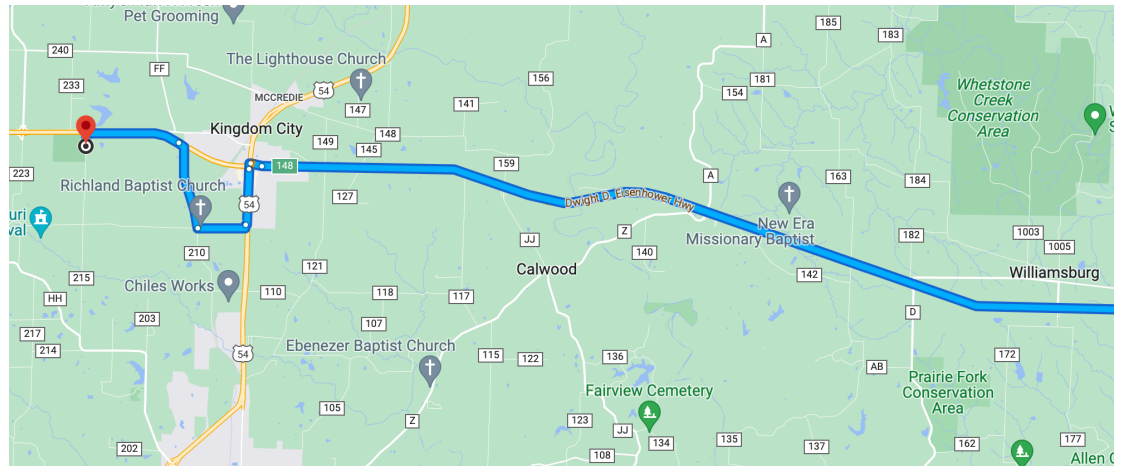

**St Louis to Tucker Prairie  
(38.949031, -91.990019)**

[Open in Google Maps](#)

[Open in Apple Maps](#)

➤ Follow I-64 W and I-70 W/US-40 W to US-54 W in Kingdom City. Take exit 148 from I-70 W/US-40 W

1 hr 18 min (87.6 mi)

✓ Continue on US-54 W. Take County Rd 220, County Rd 210 and Jade Rd to Co Rd 215/Co Rte 215

10 min (5.0 mi)

↶ Turn left onto US-54 W

0.1 mi

↑ Continue straight to stay on US-54 W

0.9 mi

↷ Turn right onto County Rd 220

85 ft

↶ Turn left to stay on County Rd 220

0.8 mi

↷ Turn right onto County Rd 210

1.4 mi

↑ Continue onto Jade Rd

1.6 mi

↑ Continue onto Co Rd 215/Co Rte 215

**i** Destination will be on the right

**Tucker Prairie**