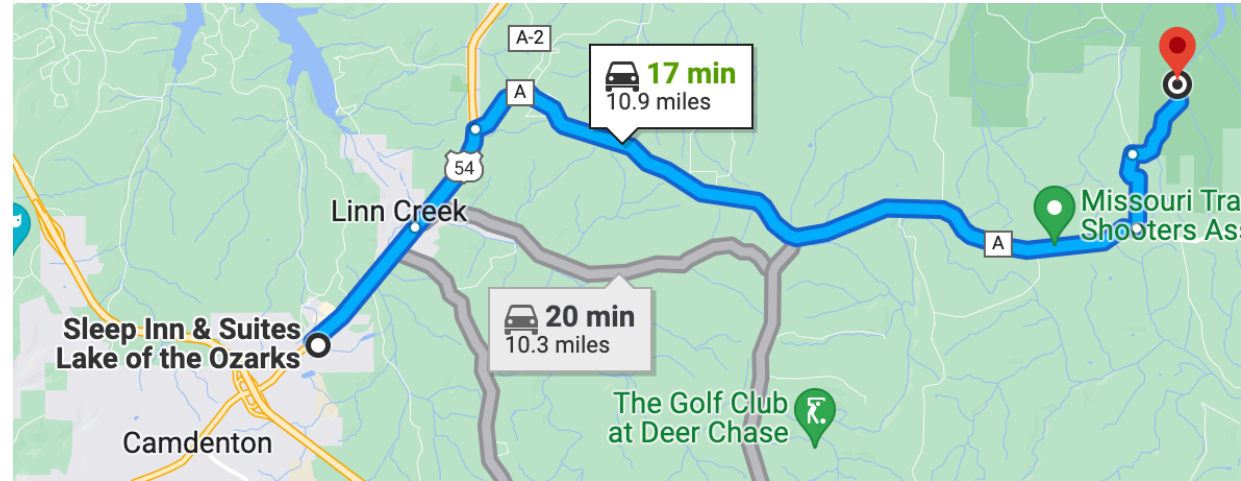

Sleep Inn & Suites to Coakley Hollow Fen
(38.05465, -92.58323)

[Open in Google Maps](#)

[Open in Apple Maps](#)

- ↑ Head west toward US-54 E
243 ft
- ↪ Turn right onto US-54 E
1.4 mi
- ↪ Keep right to stay on US-54 E
1.1 mi
- ↪ Turn right onto State Hwy A
6.8 mi
- ↶ Turn left onto A33
0.7 mi
- ↪ Turn right onto Ozark Caverns Rd
0.9 mi

Coakley Hollow Fen